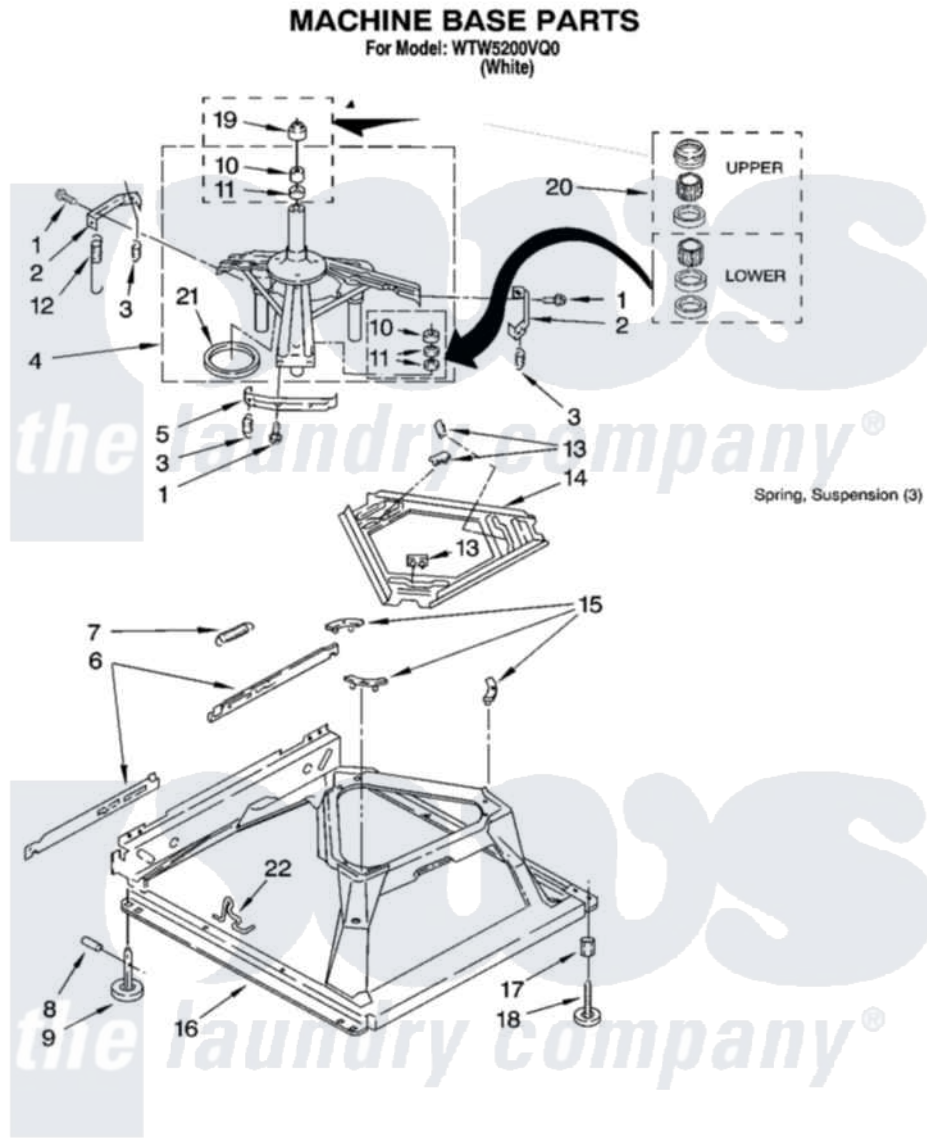

Whirlpool WTW5200VQ0 05 - MACHINE BASE PARTS

8

W10219453

Whirlpool [Residential Whirlpool WTW5200VQ0 Washer Parts](#) Parts Diagram 05 - MACHINE BASE PARTS
Click on the part number to view part

Item	Original Part Number	Replaced By	Status	Part Description
1	3400076			Screw, Bracket Mounting
2	64067			Bracket, Spring Outer
3	63907			Spring, Suspension
4	8575214	280184		Support
5	64065			Bracket, Spring Outer
6	63466			Link, Leveling Mechanism
7	62597	8316845		Spring
8	62837			Pin, Knurled
9	62596	285244		Feet-Leveling
10	8546455			Bearing, Centerpost
11	357409	359449		Seal, Agitator Shaft
12	8534035	285901		Spring
13	62568	285219		Pad
14	3946509			Plate, Suspension
15	3363660	285744		Pad
16	3946512	285771		Base

17	3359452	Nut, Lock
18	W10001130	Foot, Leveling
19	8577376	Seal, Centerpost
20	285203	Centerpost Bearing Kit
21	63134	Ring, Sound Deadening
22	W10145155	Retainer, Suspension Spring