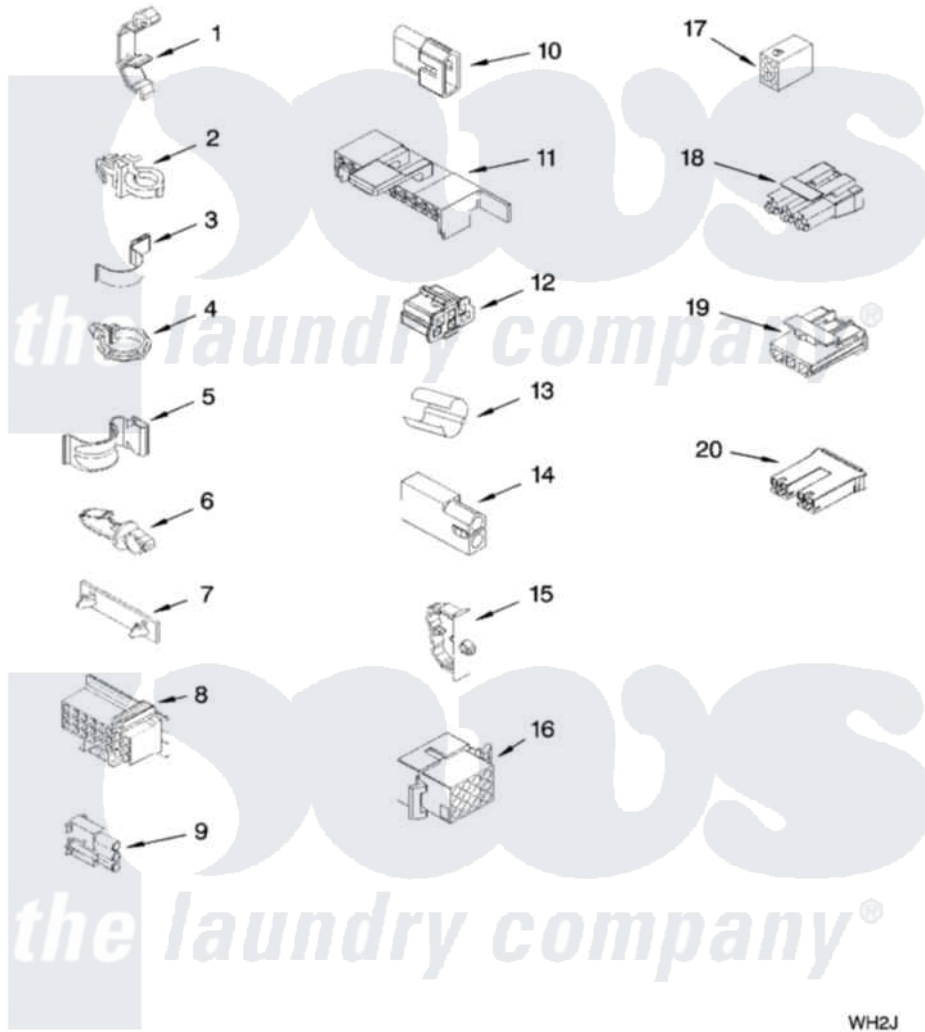

Whirlpool WTW5200VQ0 06 - WIRING HARNESS PARTS

WIRING HARNESS PARTS

For Model: WTW5200VQ0
(White)

W10219453

9

WH2J

Whirlpool [Residential Whirlpool WTW5200VQ0 Washer Parts](#) Parts Diagram 06 - WIRING HARNESS PARTS
Click on the part number to view part

Item	Original Part Number	Replaced By	Status	Part Description
1	3349557			Retainer, Harness
2	388498		Not Available	Clip, Harness
3	3347812	8528351		Clip
4	3352501	8559320		Restraint, Hose
5	90016			Clip, Pressure Switch Hose
6	3390496	8281256		Clip, Harness
7	389379			Retainer, Side To Feature Panel
8	3948614			Disconnect Block
"	352089			Timer, Block Disconnect
9	62889			Receptacle, Terminal
10	353424			Plug, Terminal
11	62505			Block, Disconnect
12	3347243			Block, Disconnect
13	63523			Harness, Protector
14	717252			Receptacle, Terminal
15	3352944			Clip, Harness

16	3390423		Not Available	Block, Disconnect (12-Way) (Timer) (Use Term. 94613)
17	3347730		Not Available	Receptacle, (6-Way) (Use Term. 94613)
18	3948617	2172937		Connector
19	3360056			Connector
20	3354925			Block, Connector
"	3354926			Block, Connector