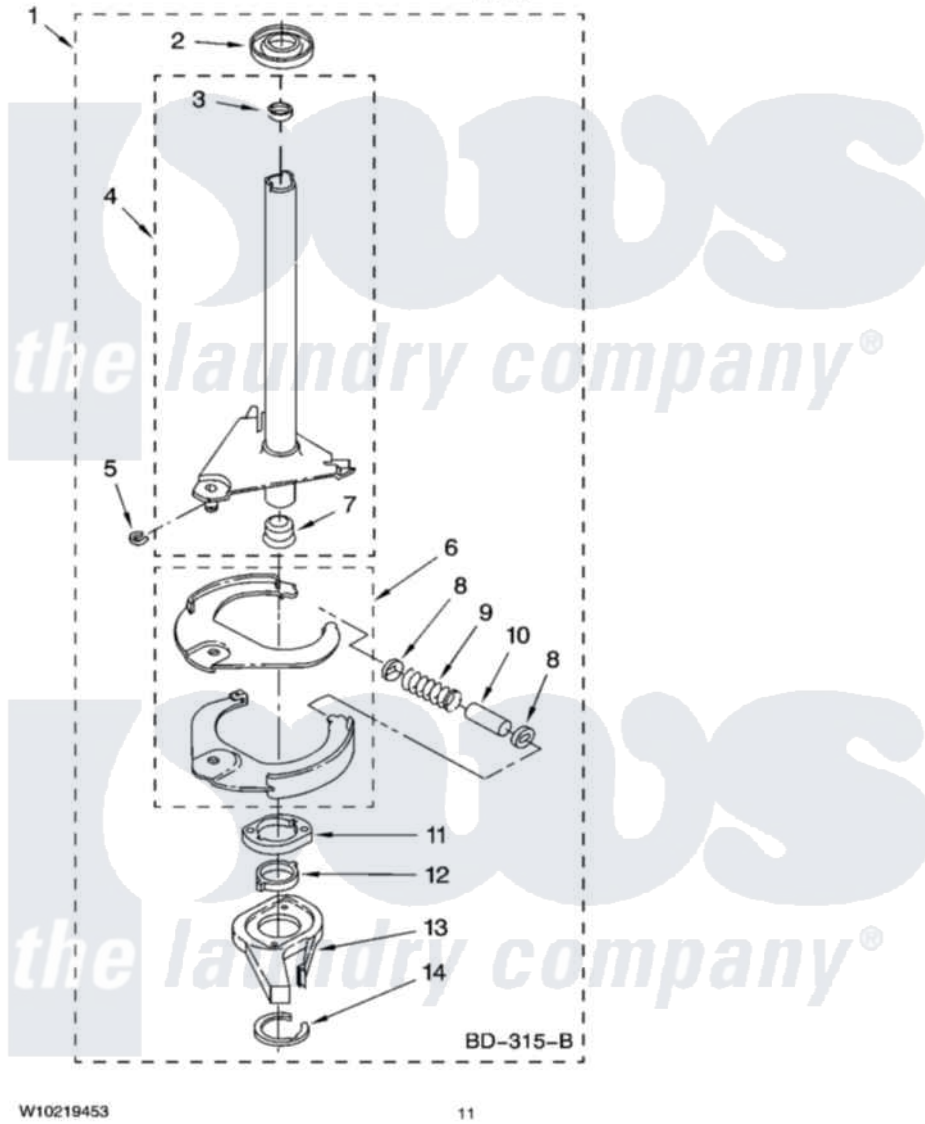

# Whirlpool WTW5200VQ0 07 - BRAKE AND DRIVE TUBE PARTS

## BRAKE AND DRIVE TUBE PARTS

For Model: WTW5200VQ0  
(White)

W10219453

11

Whirlpool Residential Whirlpool WTW5200VQ0 Washer Parts Parts Diagram 07 - BRAKE AND DRIVE TUBE PARTS  
Click on the part number to view part

Item	Original Part Number	Replaced By	Status	Part Description
1	388952	<a href="#">285792</a>		Basketdrive
2	<a href="#">62658</a>			Ring, Thrust
3	<a href="#">356427</a>			Seal, Spin Pinion
4	64027	<a href="#">64208</a>		Tube-Spin
5	64035	<a href="#">W10083190</a>		Ring, Retaining
6	64232	<a href="#">285438</a>		Shoe-Brake
7	62703	<a href="#">8546462</a>		"T" Bearing, Spin Tube
8	3353956	<a href="#">285658</a>		Sleeve
9	387806		Not Available	Spring, Brake
10	3355360	<a href="#">285658</a>		Sleeve
11	661516	<a href="#">8546461</a>		Cam, Brake Release
12	<a href="#">63022</a>			Sleeve, Cam
13	64194	<a href="#">285790</a>		Lining
14	90368	<a href="#">W10083200</a>		Ring, Retaining
	BLANK		Not Available	Following Parts Not Illustrated
"	<a href="#">285208</a>			Lubricant