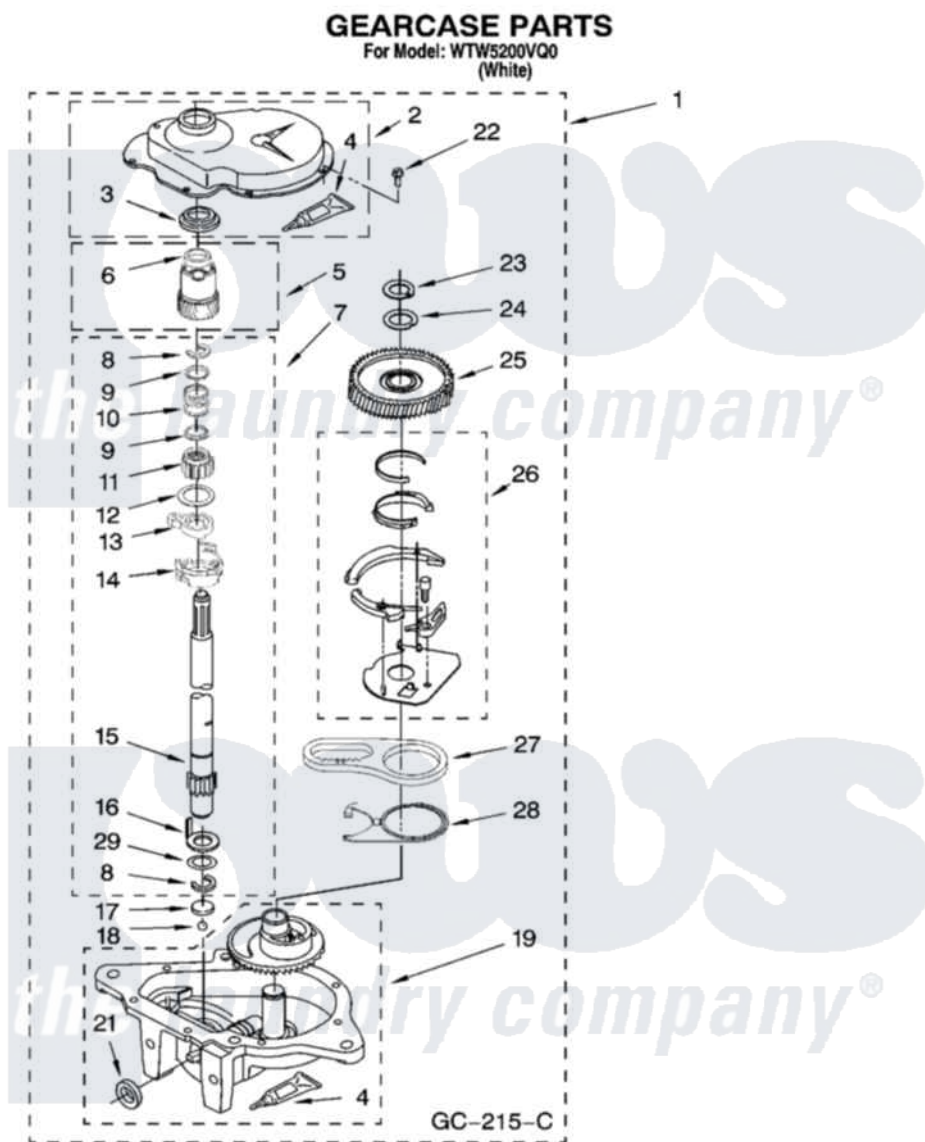

**Whirlpool WTW5200VQ0 08 - GEARCASE PARTS, OPTIONAL PARTS
(NOT INCLUDED)**

12

W10219453

Whirlpool [Residential Whirlpool WTW5200VQ0 Washer Parts](#) Parts Diagram 08 - GEARCASE PARTS, OPTIONAL PARTS (NOT INCLUDED)

[Click on the part number to view part](#)

Item	Original Part Number	Replaced By	Status	Part Description
1	3360630	3360629		Gearcase
2	285202			Cover, Gearcase
3	3349985			Seal, Gearcase Cover
4	285195			Sealer Sealer, Gasket
5	63320	285362		Gear and Pinion
6	356427			Seal, Spin Pinion
7	389387			Shaft, Agitator
8	90369		Not Available	Ring, Retaining (2)
9	62677			Retainer, Spring
10	62676			Spring, Agitator
11	63273	285509		Shaft, Agitator
12	62619			Washer, Agitator Gear
13	62580	285206		Cam-Agitator
14	62581	285206		Cam-Agitator
15	285509			Shaft, Agitator