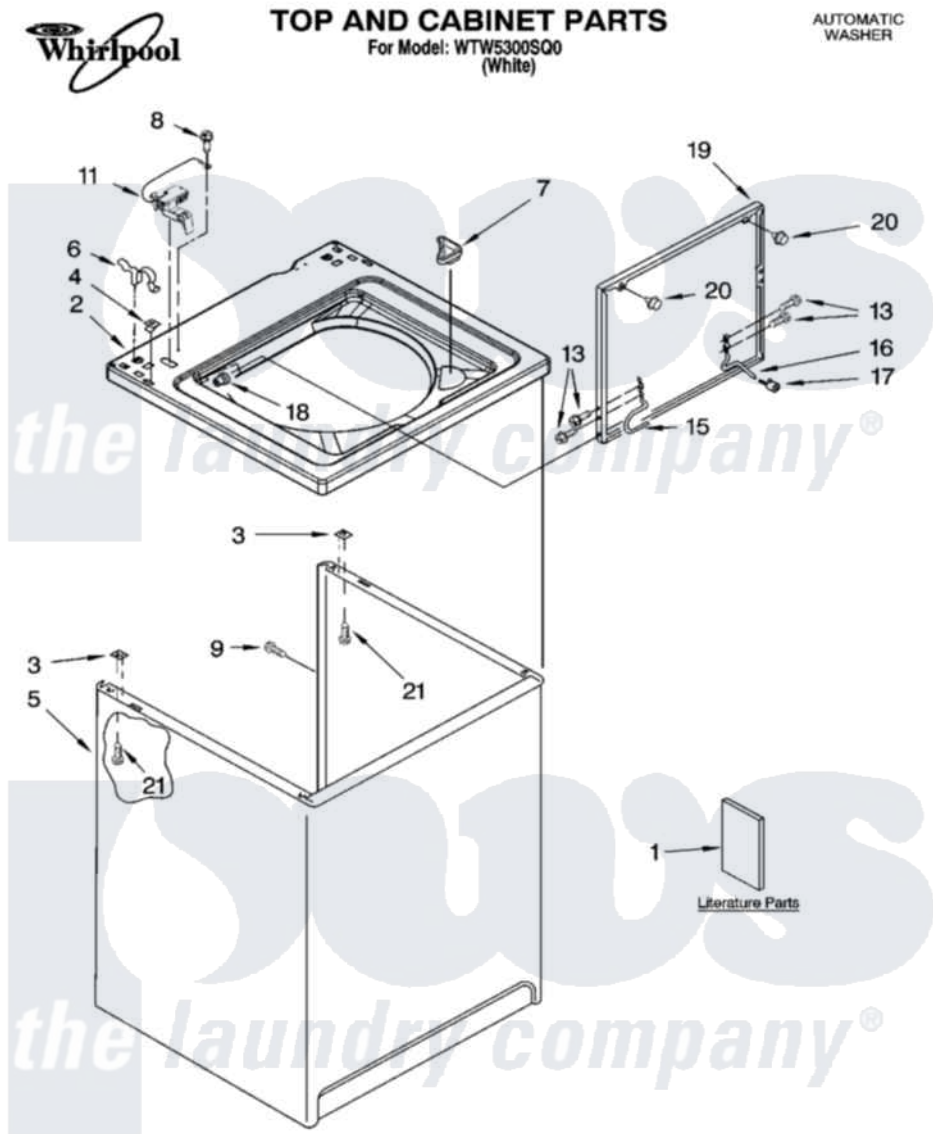

Whirlpool WTW5300SQ0 01 - TOP AND CABINET PARTS

6-06 Litho in U.S.A. (drd)

1

Part No. 8181301

Whirlpool Residential Whirlpool WTW5300SQ0 Washer Parts Parts Diagram 01 - TOP AND CABINET PARTS

[Click on the part number to view part](#)

Item	Original Part Number	Replaced By	Status	Part Description
1	W10044800			Installation Instructions
"	3957874		Not Available	Feature Sheet
"	3955884			Use And Care Guide
"	8578910		Not Available	Wiring Diagram
"	W10023640		Not Available	Energy Guide
"	BLANK		Not Available	Following May Be Purchased DO-IT-YOURSELF REPAIR MANUALS
"	4313896			Do-It-Yourself Repair Manuals
2	8318064			Top
3	62750			Spacer, Cabinet To Top (4)
4	357213			Nut, Push-In
5	63424			Cabinet
6	62780			Clip, Top And Cabinet And Rear Panel
7	3362952			Dispenser, Bleach
8	3351614			Screw, Gearcase Cover Mounting

9	3357011	308685	Side Trim)
11	8318084		Switch, Lid
13	3351355	W10119828	Screw, Lid Hinge Mounting
15	8318088		Hinge, Lid
16	54583		Hinge, Lid
17	19119		Bumper, Lid Hinge
18	21258		Bearing, Lid Hinge
19	8580061	W10193857	Lid
20	9724509		Bumper, Lid
21	3390631		Screw, 10-16 X 3/8