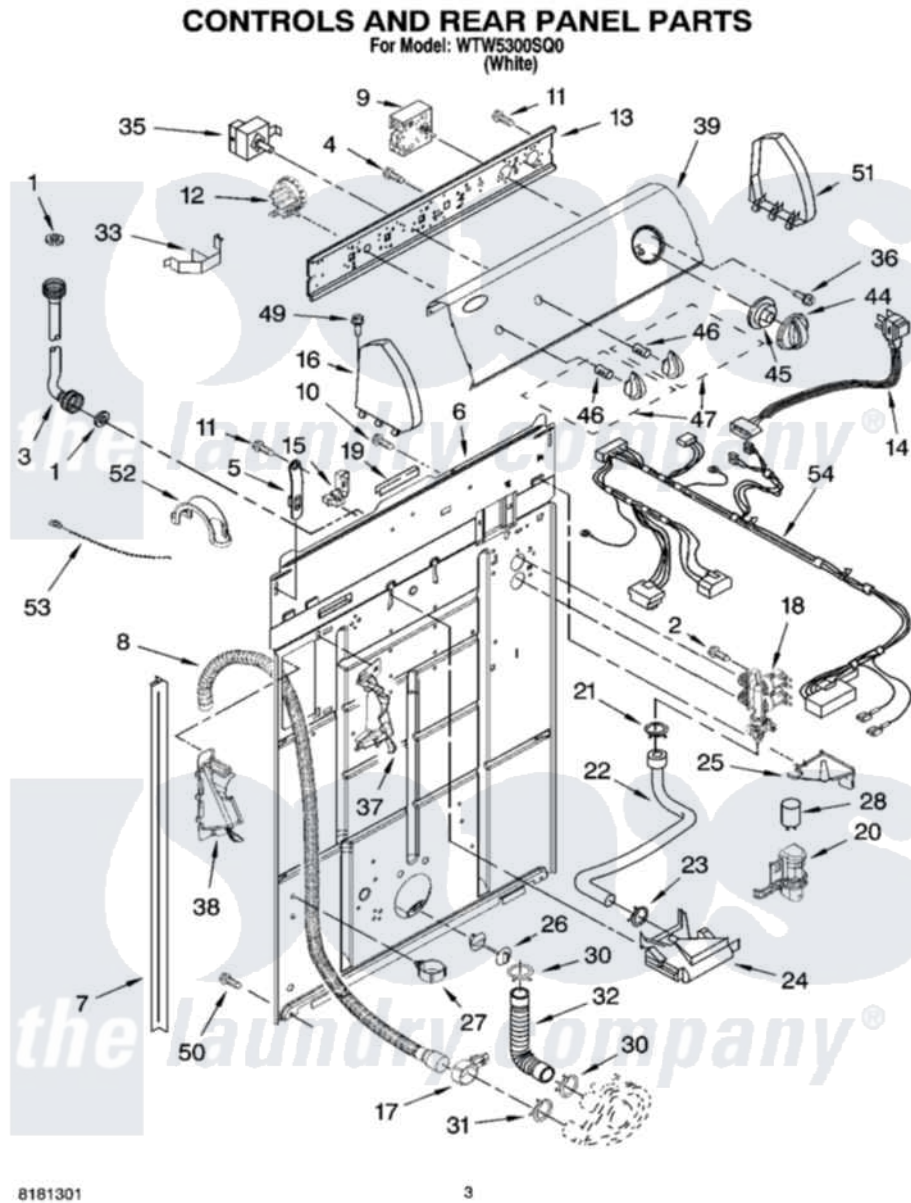

# Whirlpool WTW5300SQ0 02 - CONTROLS AND REAR PANEL PARTS

Whirlpool Residential Whirlpool WTW5300SQ0 Washer Parts Parts Diagram 02 - CONTROLS AND REAR PANEL PARTS

[Click on the part number to view part](#)

Item	Original Part Number	Replaced By	Status	Part Description
1	3976300	<a href="#">16123</a>		Washer Inlet-Hose Miscellaneous Parts Must be Ordered Separately.
2	<a href="#">9740848</a>			Screw, Mixing Valve Mounting
3	8571377	<a href="#">89503</a>		Hose-Inlet
"	8571378	<a href="#">89503</a>		Hose-Inlet
4	<a href="#">3400073</a>			Screw, Ground
5	<a href="#">8568314</a>			Strap, Console
6	<a href="#">8318015</a>			Panel, Rear
7	<a href="#">62747</a>			Pad, Rear Panel
8	8559373	<a href="#">W10096921</a>		Drain Hose Assembly
9	<a href="#">8546685</a>			Timer, Control
10	<a href="#">3351614</a>			Screw, Gearcase Cover Mounting
11	<a href="#">90767</a>			Screw, 8A X 3/8 HeX Washer Head Tapping
12	8577845	<a href="#">W10339334</a>		Switch-WL