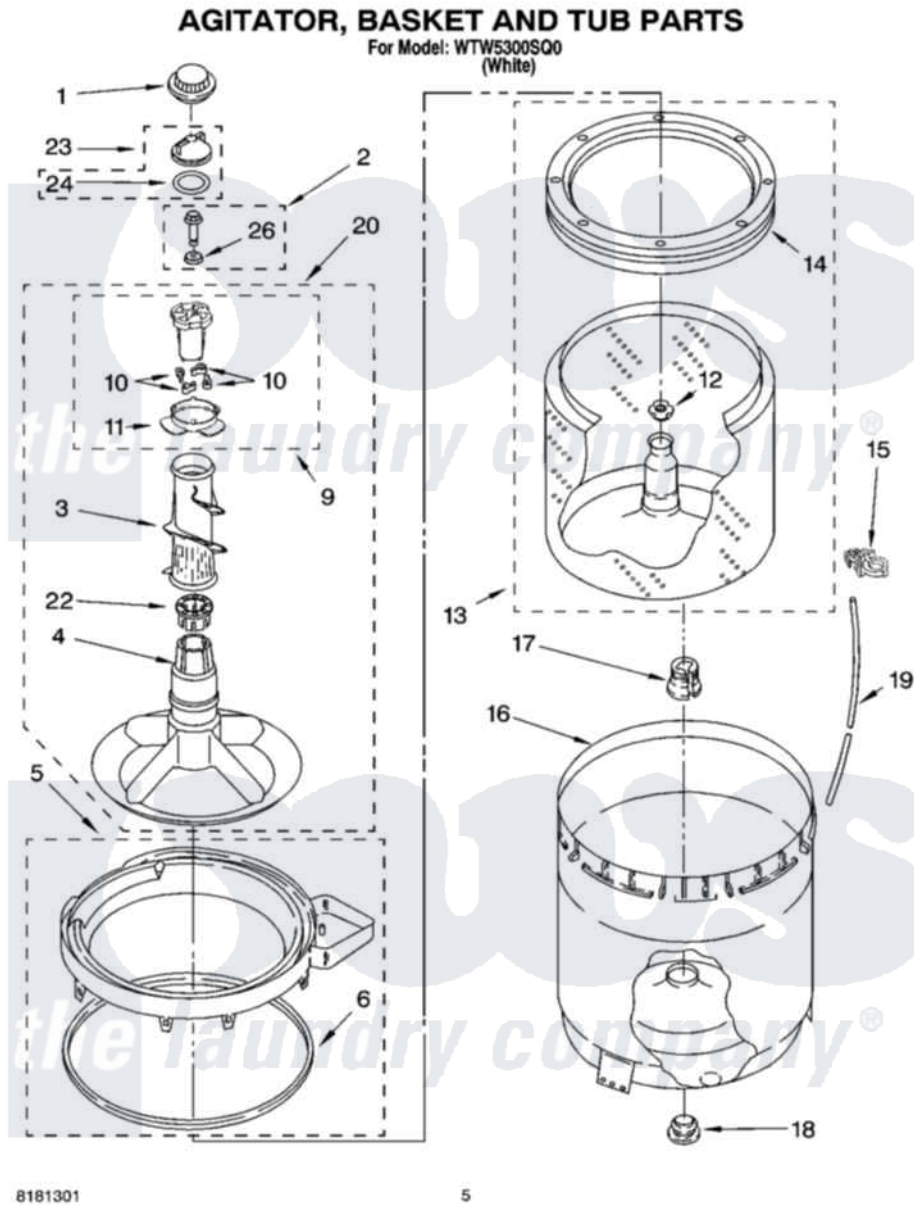

Whirlpool WTW5300SQ0 03 - AGITATOR, BASKET AND TUB PARTS

Whirlpool Residential Whirlpool WTW5300SQ0 Washer Parts Parts Diagram 03 - AGITATOR, BASKET AND TUB PARTS

[Click on the part number to view part](#)

Item	Original Part Number	Replaced By	Status	Part Description
1	3355758			Cap, Agitator
2	358237			Screw And Washer
3	3348752			Mover, Clothes
4	3347288			Agitator
5	8528150	W10445870		Ring-Tub
6	3976308			Gasket, Tub Ring
9	3363663	285811		Cam-Agitator
10	3366877	80040		Dog-Agitator
11	3363661			Bearing, Driven Cam
12	21366			Nut, Spanner
13	8526017	W10389329		Clothes Container, Assembly
14	8519788	387240		Ring, Balance
15	2219077			Clip, Pressure Switch Hose
16	63849			Strain Relief, Power Cord
17	389140			Tub Block, Basket Drive
18	383727			Gasket, Centerpod

19	3347780	353244	Hose, Pressure Switch
20	3348117	285565	Agitator
22	3350389	285587	Washer
23	3354733	W10074580	Cap, Barrier
24	3348855	W10072840	Fabric Softener
26	3949550		Washer