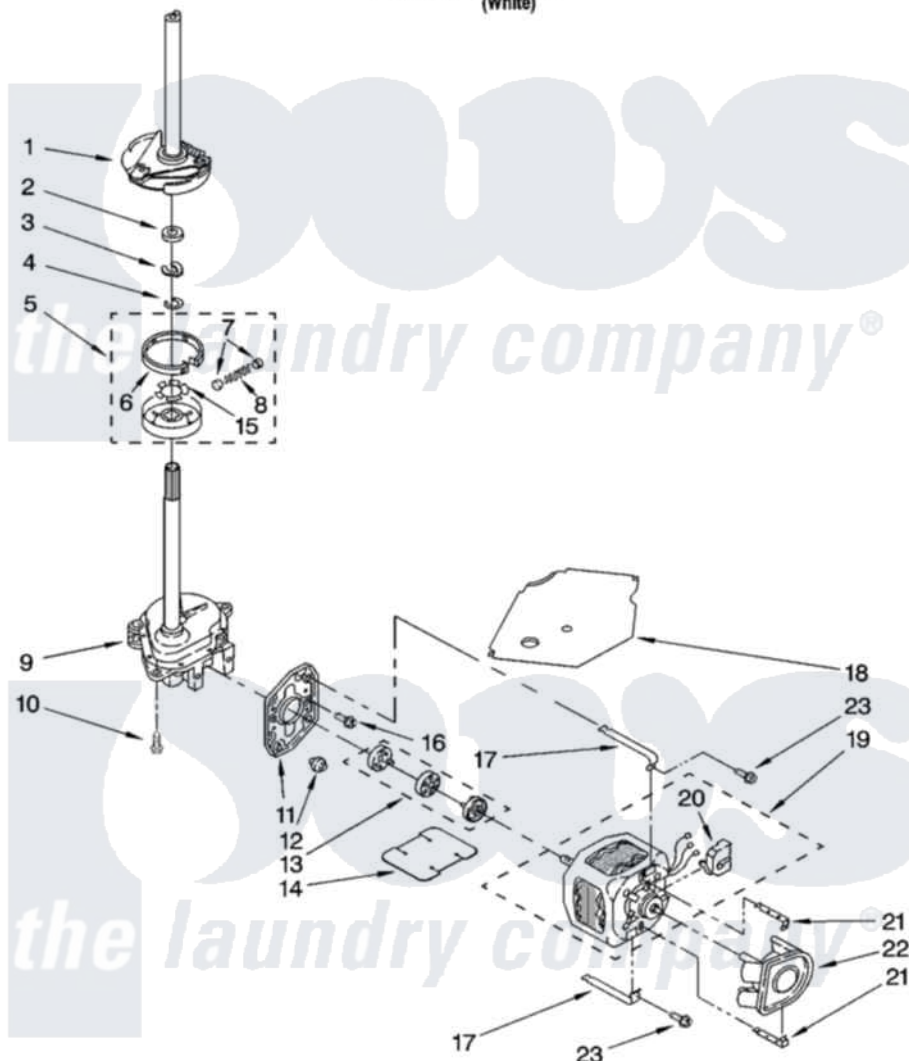

# Whirlpool WTW5300SQ0 04 - BRAKE, CLUTCH, GEARCASE, MOTOR AND PUMP PARTS

## BRAKE, CLUTCH, GEARCASE, MOTOR AND PUMP PARTS

For Model: WTW5300SQ0  
(White)

8181301

7

Whirlpool [Residential Whirlpool WTW5300SQ0 Washer Parts](#) Parts Diagram 04 - BRAKE, CLUTCH, GEARCASE, MOTOR AND PUMP PARTS  
Click on the part number to view part

Item	Original Part Number	Replaced By	Status	Part Description
1	388952	<a href="#">285792</a>		Basketdrive
2	<a href="#">63292</a>			Washer, Spin Tube Thrust
3	62697	<a href="#">W10080230</a>		Ring, Spin Tube Support
4	63283	<a href="#">285353</a>		Ring
5	3951311	<a href="#">285785</a>		Clutch
6	3951308	<a href="#">285790</a>		Lining
7	<a href="#">62646</a>			Cap, Clutch Spring
8	<a href="#">3946792</a>			Spring And Damper Assembly
9	3360630	<a href="#">3360629</a>		Gearcase
10	3357334	<a href="#">3400516</a>		Screw Anti-Rattle
11	<a href="#">62611</a>			Plate, Motor Mount To Gearcase
12	<a href="#">62691</a>			Grommet, Motor
13	285753	<a href="#">285753A</a>		Coupling
14	<a href="#">3946532</a>			Shield, Motor

15	<a href="#">3355454</a>		Clip, Main Drive
16	<a href="#">3400516</a>		Screw Anti-Rattle
17	3349637	<a href="#">W10086010</a>	Retainer, Motor
18	<a href="#">3362089</a>		Shield, Tub To Motor
19	8528157	<a href="#">661600</a>	Motor, Main Drive
20	<a href="#">3952056</a>		Switch, Main Drive Motor
21	<a href="#">8546127</a>		Retainer, Pump
22	<a href="#">3363394</a>		Pump
23	3387485	<a href="#">273556</a>	Screw, 10-16 X 5/8