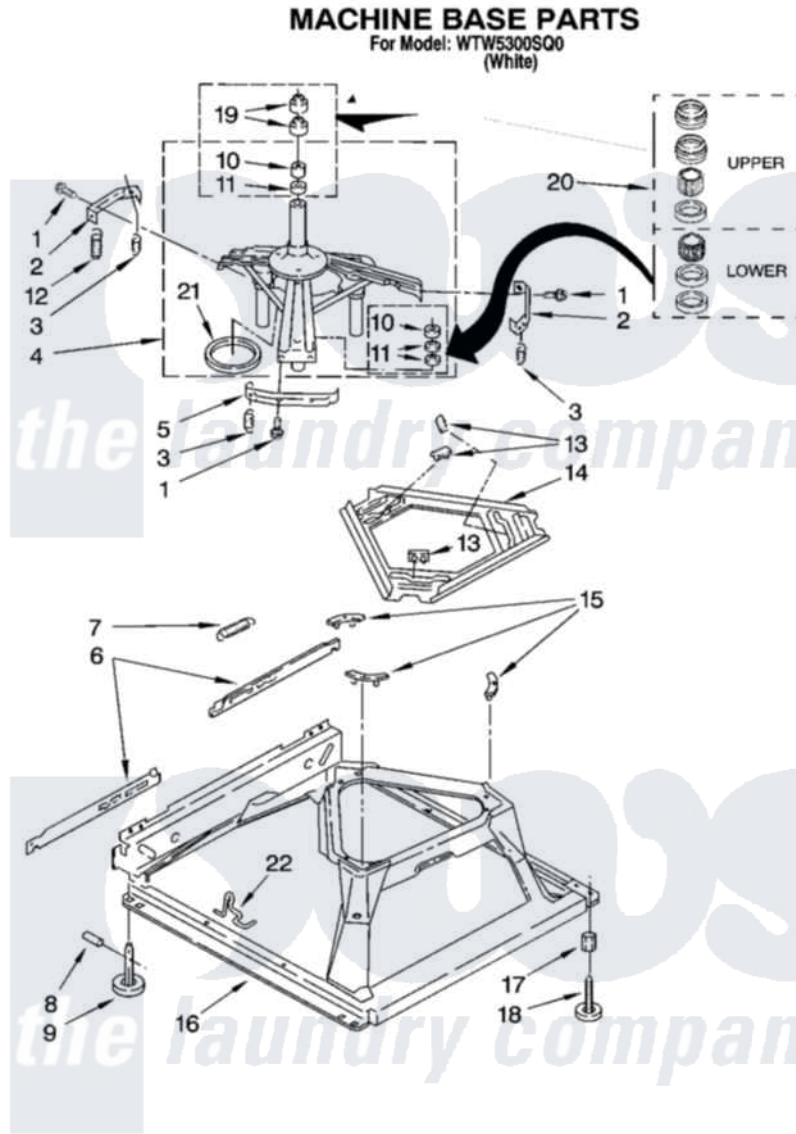

# Whirlpool WTW5300SQ0 05 - MACHINE BASE PARTS

8

8181301

Whirlpool [Residential Whirlpool WTW5300SQ0 Washer Parts](#) Parts Diagram 05 - MACHINE BASE PARTS  
 Click on the part number to view part

Item	Original Part Number	Replaced By	Status	Part Description
1	<a href="#">3400076</a>			Screw, Bracket Mounting
2	<a href="#">64067</a>			Bracket, Spring Outer
3	<a href="#">63907</a>			Spring, Suspension
4	8575214	<a href="#">280184</a>		Support
5	<a href="#">64065</a>			Bracket, Spring Outer
6	<a href="#">63466</a>			Link, Leveling Mechanism
7	62597	<a href="#">8316845</a>		Spring
8	<a href="#">62837</a>			Pin, Knurled
9	62596	<a href="#">285244</a>		Feet-Leveling
10	<a href="#">8546455</a>			Bearing, Centerpost
11	357409	<a href="#">359449</a>		Seal, Agitator Shaft
12	388492	<a href="#">W10250667</a>		Spring, Counterweight
13	62568	<a href="#">285219</a>		Pad
14	<a href="#">3946509</a>			Plate, Suspension
15	3363660	<a href="#">285744</a>		Pad
16	3946512	<a href="#">285771</a>		Base

17	<a href="#">3359452</a>		Nut, Lock
18	<a href="#">W10001130</a>		Foot, Leveling
19	356934	<a href="#">8577376</a>	Seal, Centerpost
20	<a href="#">285203</a>		Centerpost Bearing Kit
21	<a href="#">63134</a>		Ring, Sound Deadening
22	63806	<a href="#">W10145155</a>	Retainer, Suspension Spring