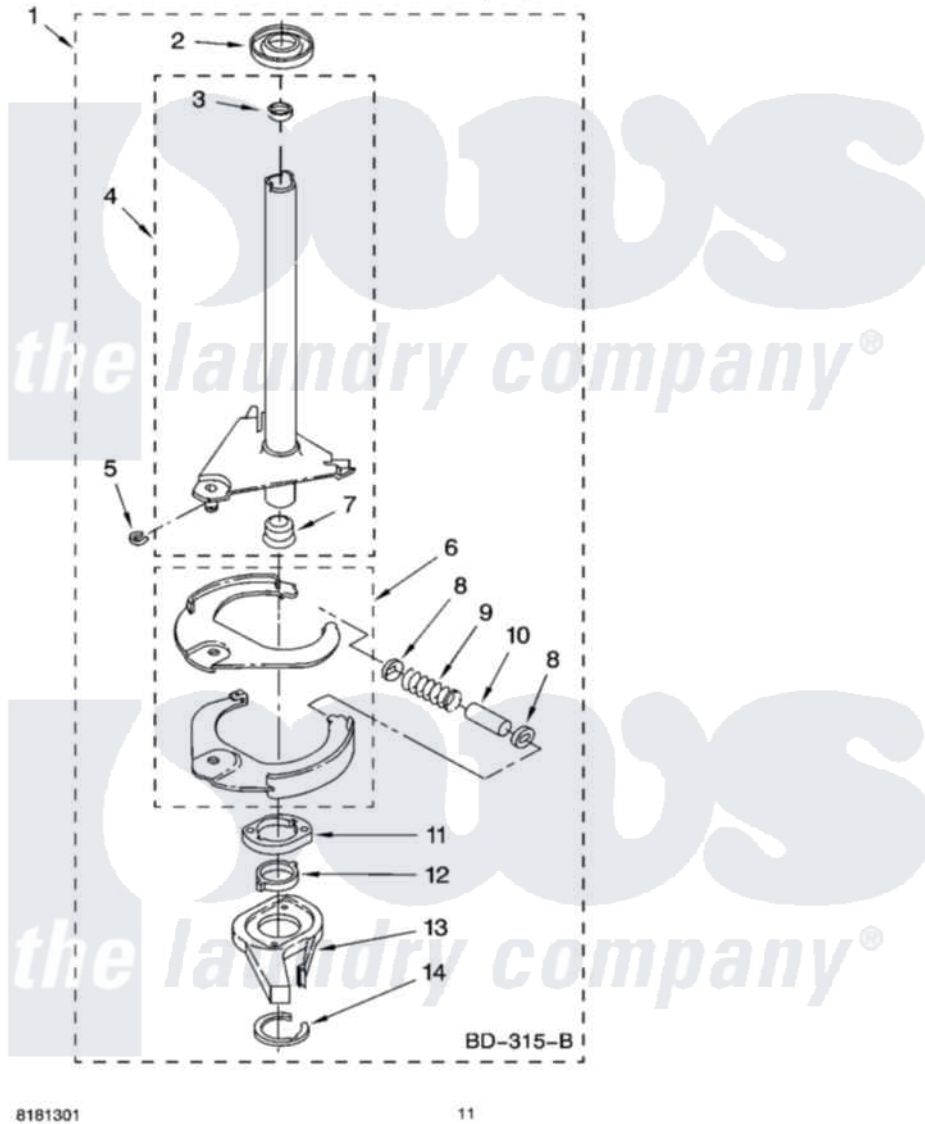

# Whirlpool WTW5300SQ0 07 - BRAKE AND DRIVE TUBE PARTS

## BRAKE AND DRIVE TUBE PARTS

For Model: WTW5300SQ0  
(White)

8181301

11

Whirlpool Residential Whirlpool WTW5300SQ0 Washer Parts Parts Diagram 07 - BRAKE AND DRIVE TUBE PARTS  
Click on the part number to view part

Item	Original Part Number	Replaced By	Status	Part Description
1	388952	<a href="#">285792</a>		Basketdrive
2	<a href="#">62658</a>			Ring, Thrust
3	<a href="#">356427</a>			Seal, Spin Pinion
4	64027	<a href="#">64208</a>		Tube-Spin
5	64035	<a href="#">W10083190</a>		Ring, Retaining
6	64232	<a href="#">285438</a>		Shoe-Brake
7	62703	<a href="#">8546462</a>		"T" Bearing, Spin Tube
8	3353956	<a href="#">285658</a>		Sleeve
9	387806		Not Available	Spring, Brake
10	3355360	<a href="#">285658</a>		Sleeve
11	661516	<a href="#">8546461</a>		Cam, Brake Release
12	<a href="#">63022</a>			Sleeve, Cam
13	64194	<a href="#">285790</a>		Lining
14	90368	<a href="#">W10083200</a>		Ring, Retaining
"	BLANK		Not Available	Following Parts Not Illustrated
"	<a href="#">285208</a>			Lubricant