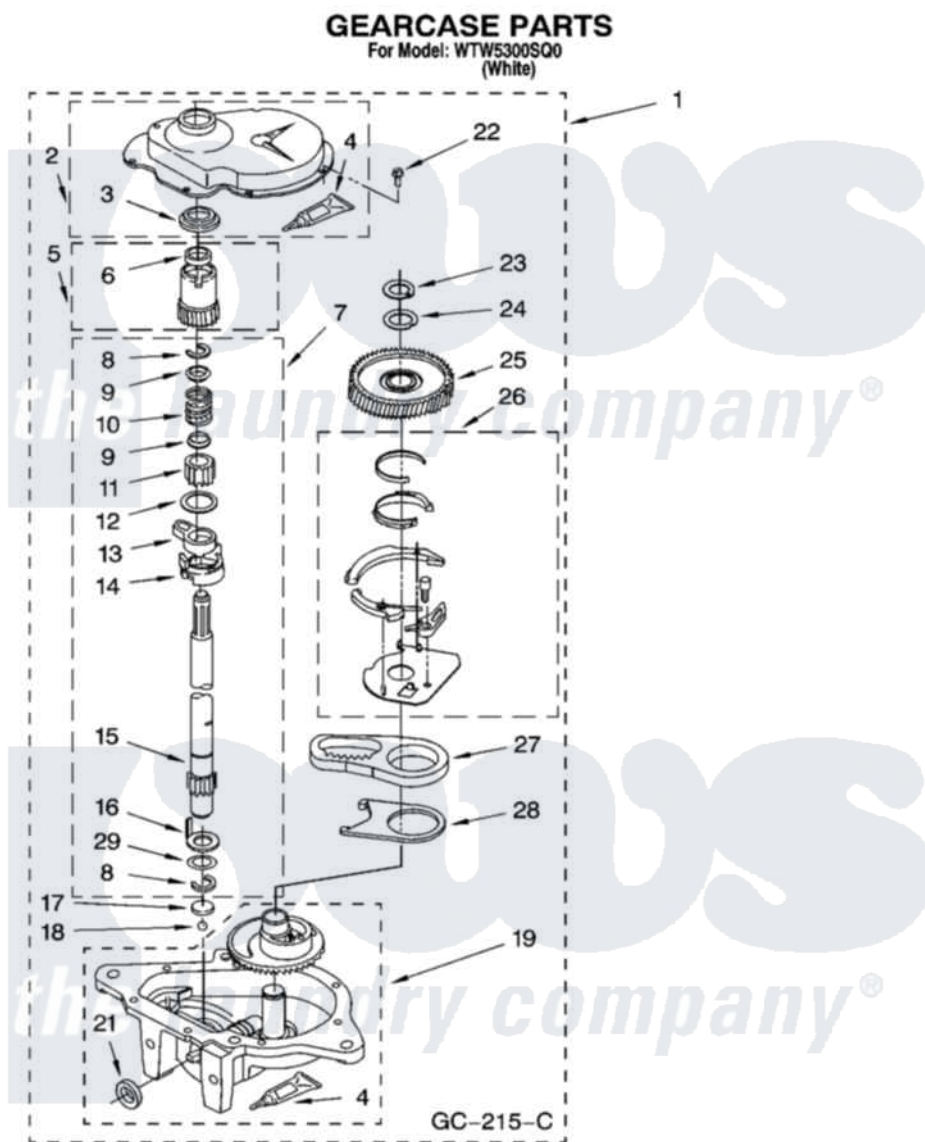

**Whirlpool WTW5300SQ0 08 - GEARCASE PARTS, OPTIONAL PARTS
(NOT INCLUDED)**

12

8181301

Whirlpool [Residential Whirlpool WTW5300SQ0 Washer Parts](#) Parts Diagram 08 - GEARCASE PARTS, OPTIONAL PARTS (NOT INCLUDED)

[Click on the part number to view part](#)

Item	Original Part Number	Replaced By	Status	Part Description
1	3360630	3360629		Gearcase
2	285202			Cover, Gearcase
3	3349985			Seal, Gearcase Cover
4	285195			Sealer Sealer, Gasket
5	63320	285362		Gear and Pinion
6	356427			Seal, Spin Pinion
7	389387			Shaft, Agitator
8	90369		Not Available	Ring, Retaining (2)
9	62677			Retainer, Spring
10	62676			Spring, Agitator
11	63273	285509		Shaft, Agitator
12	62619			Washer, Agitator Gear
13	62580	285206		Cam-Agitator
14	62581	285206		Cam-Agitator
15	285509			Shaft, Agitator

16	62618		Washer, Cam Thrust
17	16018	285205	Bearing
18	85529	285205	Bearing
19	389230	285515	Gearcase
21	285352		Seal Kit, Thrust Plug
22	3351614		Screw, Gearcase Cover Mounting
23	3362552	285765	Ring-Retrn
24	285735	285766	Washer Kit, Thrust
25	62570	285362	Gear and Pinon
26	388253	999516	Shelf-Glas
27	3349296	8546456	Rack, Connecting
28	62621		Actuator, Shift
29	388815		Washer, Intermediate 1 3976263 Miscellaneous Parts Bag 2 3976300 Washer, Inlet Hose 3 3366913 Clamp, Hose
	72017		Paint, Touch-Up
"	350938		Paint, Pressurized Spray B
"	350930		Paint, Pressurized Spray B
"	799344		Paint, Touch-Up)
"	BLANK	Not Available	OIL
"	350572		Oil
"	BLANK	Not Available	LUBRICANT
"	285208		Lubricant
"	BLANK	Not Available	SEALER
"	285195		Sealer Sealer, Gasket
"	BLANK	Not Available	ACCESSORY PARTS
"	63580		Dispenser, Fabric Softener
"	367031		Water System Parts
"	280129	280129A	Break-Sphn
"	280130	280130A	Adapter
"	280131	40922	Hose