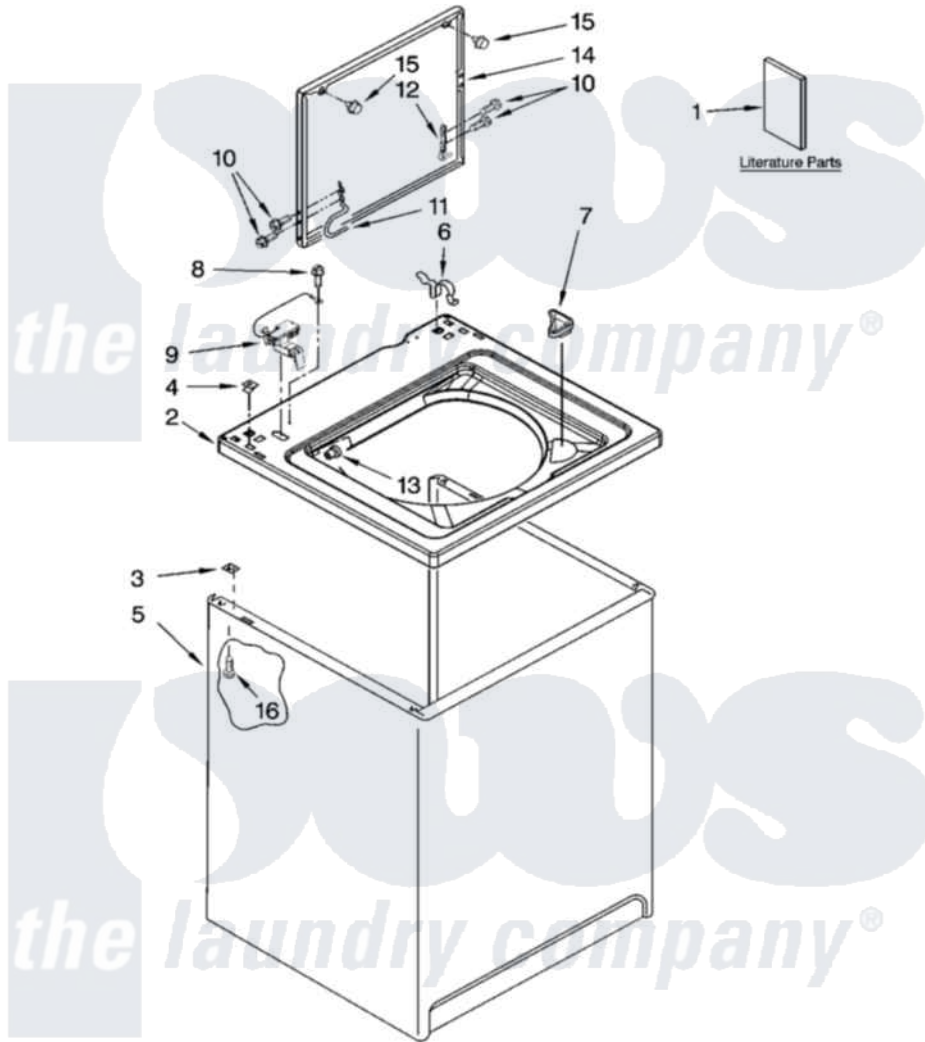

Whirlpool WTW5300SQ3 01 - TOP AND CABINET PARTS

TOP AND CABINET PARTS

For Model: WTW5300SQ3
(White)

AUTOMATIC
WASHER

6-08 Litho in U.S.A. (drd) (eeb)

1

Part No. W10188971 Rev. A

[Whirlpool Residential Whirlpool WTW5300SQ3 Washer Parts](#) Parts Diagram 01 - TOP AND CABINET PARTS

[Click on the part number to view part](#)

Item	Original Part Number	Replaced By	Status	Part Description
1	W10150593			Installation Instructions
"	W10150594		Not Available	Installation Instructions (Spanish)
"	W10150601		Not Available	Feature Sheet (English)
"	W10150602		Not Available	Feature Sheet (Spanish)
"	W10150595		Not Available	Use & Care Guide (English)
"	W10150596		Not Available	Use & Care Guide (Spanish)
"	8578910		Not Available	Wiring Diagram
"	W10165635		Not Available	Energy Guide
"	BLANK		Not Available	Following May Be Purchased DO-IT-YOURSELF REPAIR MANUALS
"	4313896			Do-It-Yourself Repair Manuals
2	8318064			Top
3	62750			Spacer, Cabinet To Top (4)
4	357213			Nut, Push-In
5	63424			Cabinet

6	62780		Clip, Top And Cabinet And Rear Panel
7	3362952		Dispenser, Bleach
8	3351614		Screw, Gearcase Cover Mounting
9	8318084		Switch, Lid
10	W10119872	W10119828	Screw, Lid Hinge Mounting
11	8318088		Hinge, Lid
12	91770		Hinge, Lid
13	21258		Bearing, Lid Hinge
14	8541774	W10193857	Lid
15	9724509		Bumper, Lid
16	3390631		Screw, 10-16 X 3/8