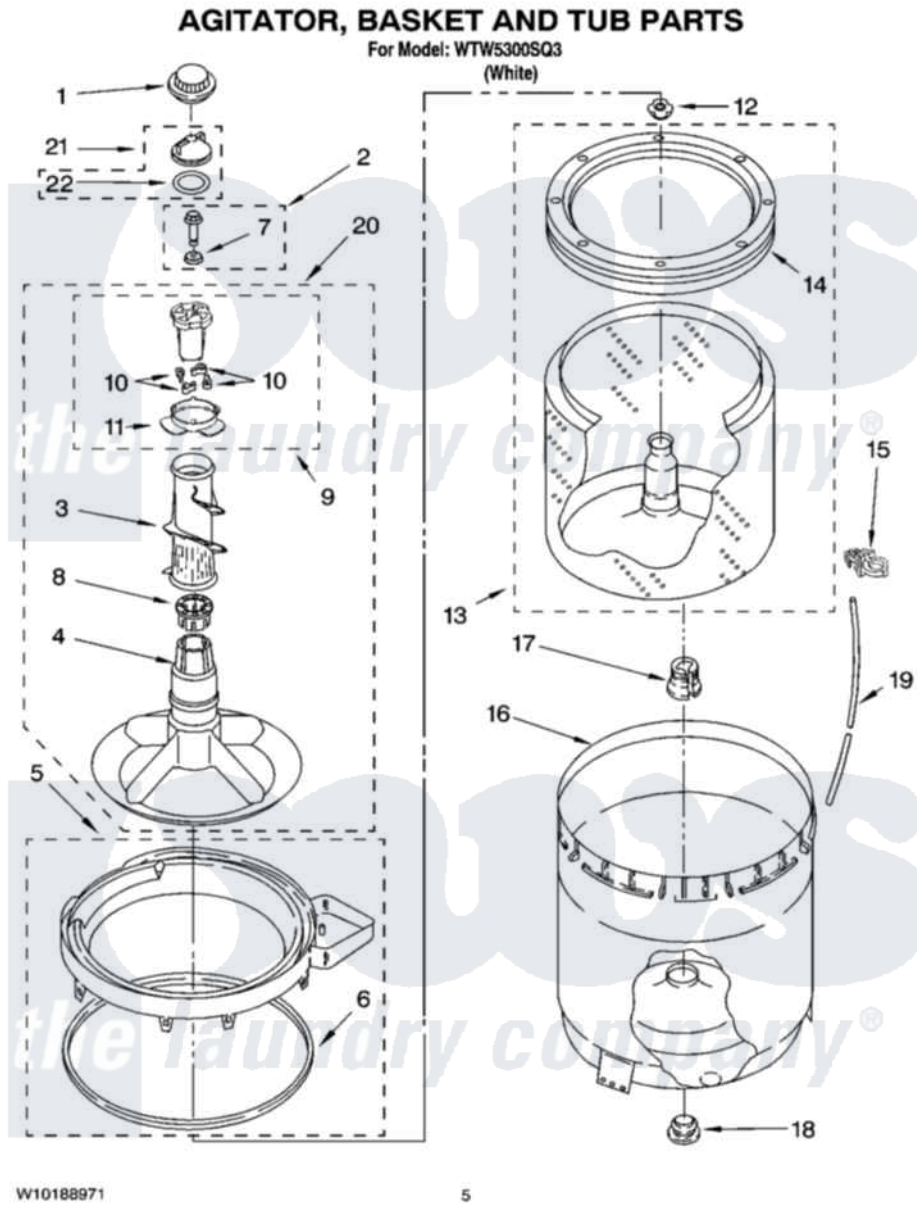

# Whirlpool WTW5300SQ3 03 - AGITATOR, BASKET AND TUB PARTS

Whirlpool Residential Whirlpool WTW5300SQ3 Washer Parts Parts Diagram 03 - AGITATOR, BASKET AND TUB PARTS

Click on the part number to view part

Item	Original Part Number	Replaced By	Status	Part Description
1	<a href="#">3355758</a>			Cap, Agitator
2	<a href="#">358237</a>			Screw And Washer
3	<a href="#">3363003</a>			Mover, Clothes
4	<a href="#">3347288</a>			Agitator
5	8528150	<a href="#">W10445870</a>		Ring-Tub
6	<a href="#">3976308</a>			Gasket, Tub Ring
7	<a href="#">3949550</a>			Washer
8	3350389	<a href="#">285587</a>		Washer
9	3363663	<a href="#">285811</a>		Cam-Agitator
10	3366877	<a href="#">80040</a>		Dog-Agitator
11	<a href="#">3363661</a>			Bearing, Driven Cam
12	<a href="#">21366</a>			Nut, Spanner
13	8526017	<a href="#">W10389329</a>		Clothes Container, Assembly
14	<a href="#">387240</a>			Ring, Balance
15	<a href="#">2219077</a>			Clip, Pressure Switch Hose
16	<a href="#">63849</a>			Strain Relief, Power Cord

17	<a href="#">389140</a>		Tub Block, Basket Drive
18	<a href="#">383727</a>		Gasket, Centerpodt
19	3347780	<a href="#">353244</a>	Hose, Pressure Switch
20	<a href="#">3946501</a>		Agitator, Assembly
21	3354733	<a href="#">W10074580</a>	Cap, Barrier
22	<a href="#">W10072840</a>		Fabric Softener