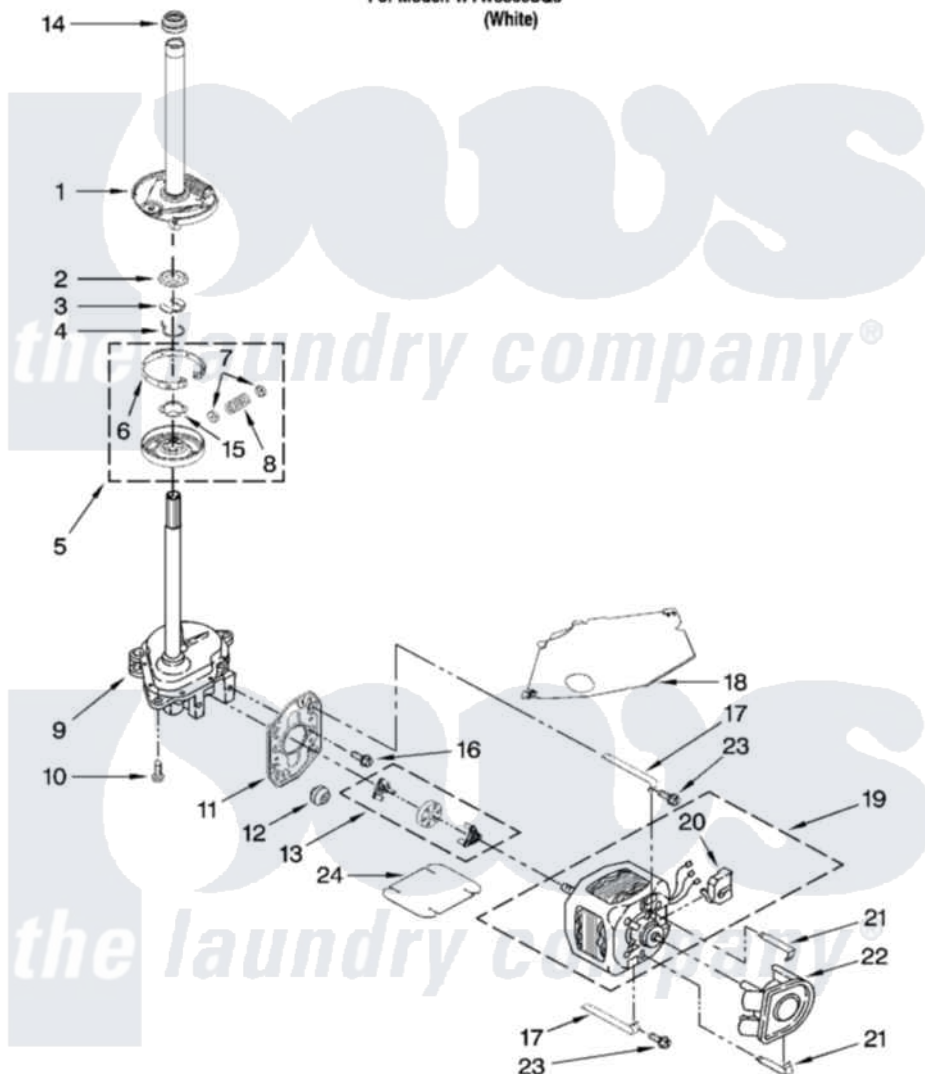

Whirlpool WTW5300SQ3 04 - BRAKE, CLUTCH, GEARCASE, MOTOR AND PUMP PARTS

BRAKE, CLUTCH, GEARCASE, MOTOR AND PUMP PARTS

For Model: WTW5300SQ3
(White)

W10188971

7

Whirlpool [Residential Whirlpool WTW5300SQ3 Washer Parts](#) Parts Diagram 04 - BRAKE, CLUTCH, GEARCASE, MOTOR AND PUMP PARTS
Click on the part number to view part

Item	Original Part Number	Replaced By	Status	Part Description
1	388952	285792		Basketdrive
2	63292			Washer, Spin Tube Thrust
3	62697	W10080230		Ring, Spin Tube Support
4	63283	285353		Ring
5	3951311	285785		Clutch
6	3951308	285790		Lining
7	62646			Cap, Clutch Spring
8	3946792			Spring And Damper Assembly
9	3360630	3360629		Gearcase
10	3357334	3400516		Screw Anti-Rattle
11	62611			Plate, Motor Mount To Gearcase
12	62691			Grommet, Motor
13	W10161839		Not Available	Coupling, Motor & Isolation
14	8577374			Seal, Centerpost

15	3355454		Clip, Main Drive
16	3400516		Screw Anti-Rattle
17	W10086010		Retainer, Motor
18	3362089		Shield, Tub To Motor
19	8528157	661600	Motor, Main Drive
20	3952056		Switch, Main Drive Motor
21	8546127		Retainer, Pump
22	3363394		Pump
23	3387485	273556	Screw, 10-16 X 5/8
24	3946532		Shield, Motor