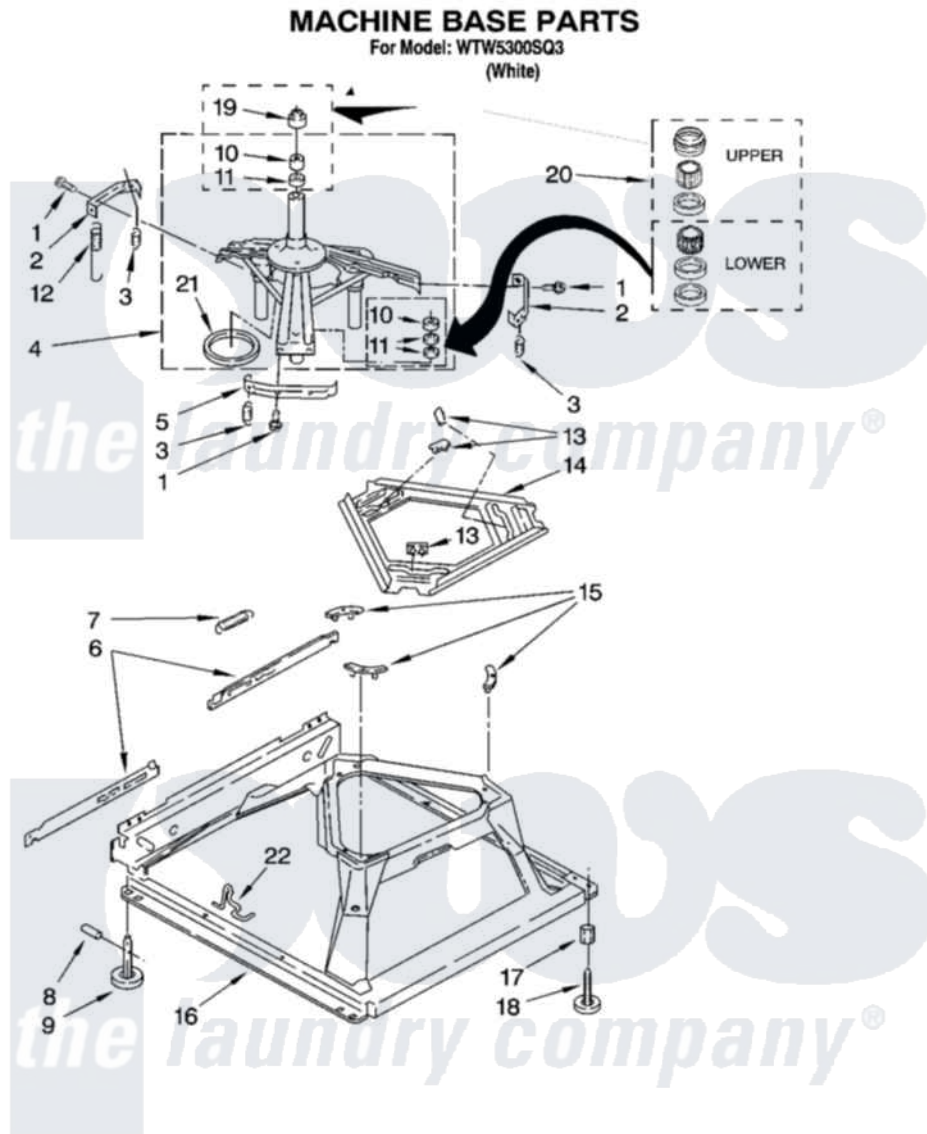

Whirlpool WTW5300SQ3 05 - MACHINE BASE PARTS

Whirlpool [Residential Whirlpool WTW5300SQ3 Washer Parts](#) Parts Diagram 05 - MACHINE BASE PARTS
 Click on the part number to view part

Item	Original Part Number	Replaced By	Status	Part Description
1	3400076			Screw, Bracket Mounting
2	64067			Bracket, Spring Outer
3	63907			Spring, Suspension
4	8575214	280184		Support
5	64065			Bracket, Spring Outer
6	63466			Link, Leveling Mechanism
7	62597	8316845		Spring
8	62837			Pin, Knurled
9	62596	285244		Feet-Leveling
10	8546455			Bearing, Centerpost
11	357409	359449		Seal, Agitator Shaft
12	388492	W10250667		Spring, Counterweight
13	62568	285219		Pad
14	3946509			Plate, Suspension
15	3363660	285744		Pad
16	3946512	285771		Base

17	3359452	Nut, Lock
18	W10001130	Foot, Leveling
19	8577376	Seal, Centerpost
20	285203	Centerpost Bearing Kit
21	63134	Ring, Sound Deadening
22	W10145155	Retainer, Suspension Spring