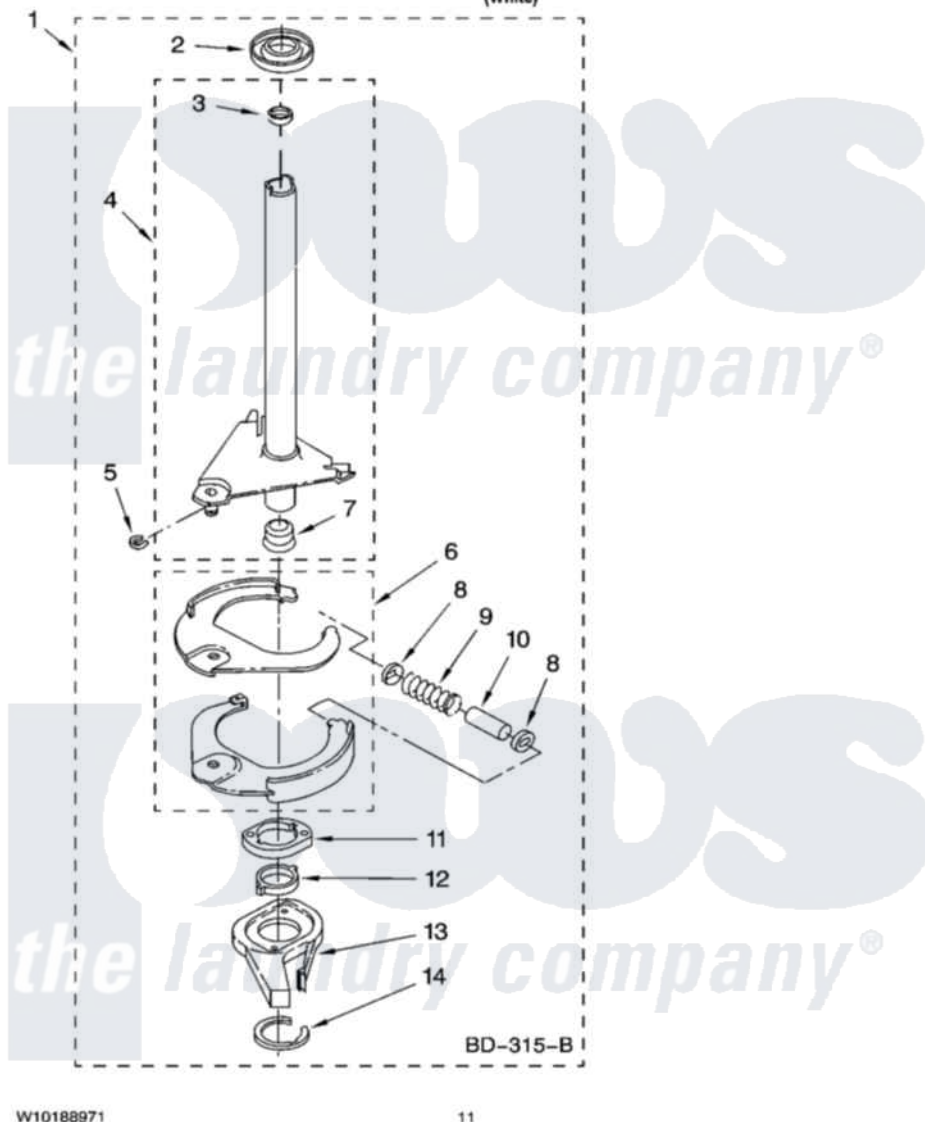

Whirlpool WTW5300SQ3 07 - BRAKE AND DRIVE TUBE PARTS

BRAKE AND DRIVE TUBE PARTS

For Model: WTW5300SQ3
(White)

W10188971

11

Whirlpool Residential Whirlpool WTW5300SQ3 Washer Parts Parts Diagram 07 - BRAKE AND DRIVE TUBE PARTS

Click on the part number to view part

Item	Original Part Number	Replaced By	Status	Part Description
1	388952	285792		Basketdrive
2	62658			Ring, Thrust
3	356427			Seal, Spin Pinion
4	64027	64208		Tube-Spin
5	64035	W10083190		Ring, Retaining
6	64232	285438		Shoe-Brake
7	62703	8546462		"T" Bearing, Spin Tube
8	3353956	285658		Sleeve
9	387806		Not Available	Spring, Brake
10	3355360	285658		Sleeve
11	661516	8546461		Cam, Brake Release
12	63022			Sleeve, Cam
13	64194	285790		Lining
14	90368	W10083200		Ring, Retaining
	BLANK		Not Available	Following Parts Not Illustrated
"	285208			Lubricant