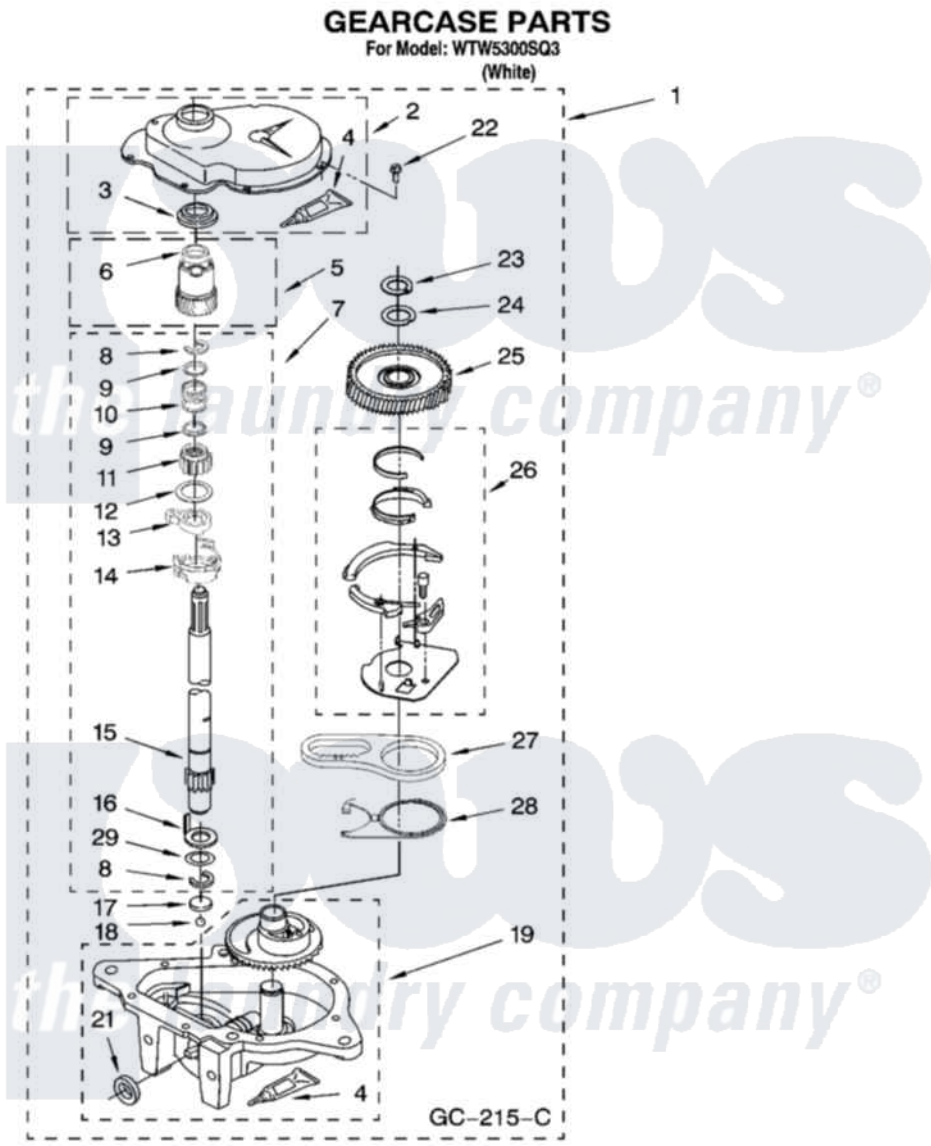

Whirlpool WTW5300SQ3 08 - GEARCASE PARTS, OPTIONAL PARTS (NOT INCLUDED)

Whirlpool Residential Whirlpool WTW5300SQ3 Washer Parts Parts Diagram 08 - GEARCASE PARTS, OPTIONAL PARTS (NOT INCLUDED)

Click on the part number to view part

Item	Original Part Number	Replaced By	Status	Part Description
1	3360630	3360629		Gearcase
2	285202			Cover, Gearcase
3	3349985			Seal, Gearcase Cover
4	285195			Sealer Sealer, Gasket
5	63320	285362		Gear and Pinion
6	356427			Seal, Spin Pinion
7	389387			Shaft, Agitator
8	90369		Not Available	Ring, Retaining (2)
9	62677			Retainer, Spring
10	62676			Spring, Agitator
11	63273	285509		Shaft, Agitator
12	62619			Washer, Agitator Gear
13	62580	285206		Cam-Agitator
14	62581	285206		Cam-Agitator
15	285509			Shaft, Agitator

16	62618		Washer, Cam Thrust
17	16018	285205	Bearing
18	85529	285205	Bearing
19	389230	285515	Gearcase
21	285352		Seal Kit, Thrust Plug
22	3351614		Screw, Gearcase Cover Mounting
23	3362552	285765	Ring-Retrn
24	285735	285766	Washer Kit, Thrust
25	62570	285362	Gear and Pinon
26	388253	999516	Shelf-Glas
27	3349296	8546456	Rack, Connecting
28	62621		Actuator, Shift
29	388815		Washer, Intermediate 1 3976263 Miscellaneous Parts Bag 2 3976300 Washer, Inlet Hose 3 3366913 Clamp, Hose
	72017		Paint, Touch-Up
"	350938		Paint, Pressurized Spray B
"	350930		Paint, Pressurized Spray B
"	799344		Paint, Touch-Up)
"	BLANK	Not Available	OIL
"	350572		Oil
"	BLANK	Not Available	LUBRICANT
"	285208		Lubricant
"	BLANK	Not Available	SEALER
"	285195		Sealer Sealer, Gasket
"	BLANK	Not Available	ACCESSORY PARTS
"	63580		Dispenser, Fabric Softener
"	367031		Water System Parts
"	280129	280129A	Break-Sphn
"	280130	280130A	Adapter
"	280131	40922	Hose