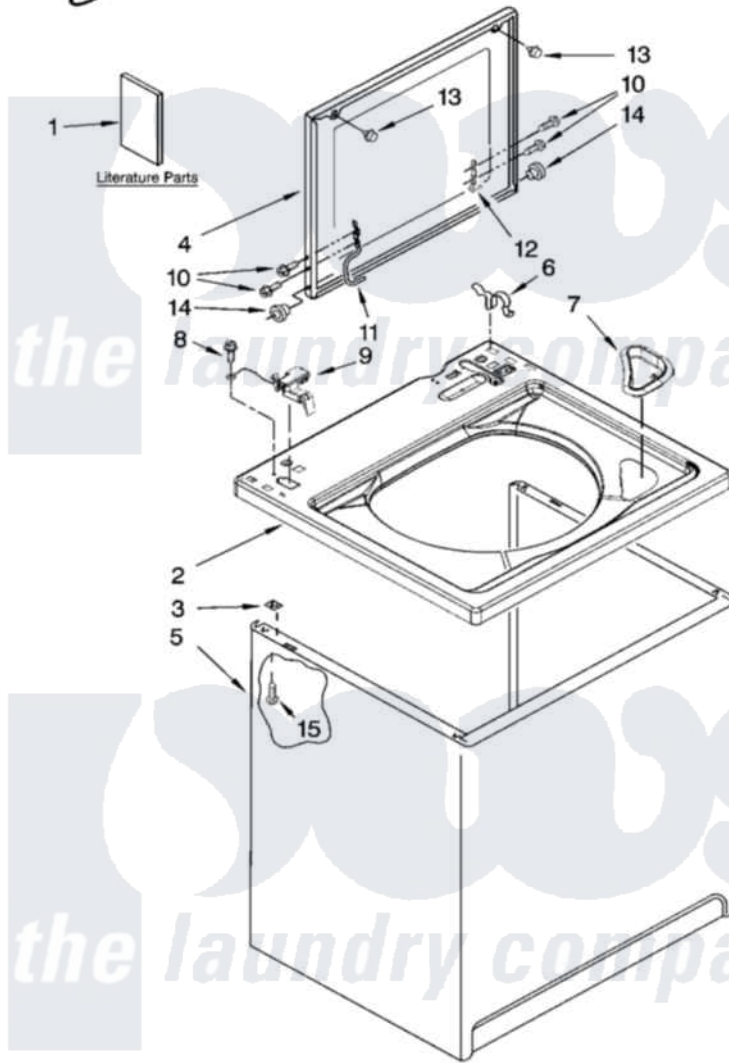

Whirlpool WTW5300VW0 01 - TOP AND CABINET PARTS

TOP AND CABINET PARTS

For Model: WTW5300VW0
(White)

AUTOMATIC
WASHER

9-06 Litho in U.S.A. (drd)(bay)

1

Part No. W10206372 Rev. A

[Whirlpool Residential Whirlpool WTW5300VW0 Washer Parts](#) Parts Diagram 01 - TOP AND CABINET PARTS

[Click on the part number to view part](#)

Item	Original Part Number	Replaced By	Status	Part Description
1	W10200331		Not Available	Installation Instructions (English/French)
"	W10200662		Not Available	Installation Instructions (Spanish)
"	W10200856		Not Available	Instructions Feature Sheet (English/French)
"	W10200857		Not Available	Instructions Feature Sheet (Spanish)
"	W10200828		Not Available	Use & Care Guide (English/French)
"	W10200829		Not Available	Use & Care Guide (Spanish)
"	W10062861		Not Available	Energy Guide
"	8577358		Not Available	Wiring Diagram
"	BLANK		Not Available	Following May Be Purchased DO-IT-YOURSELF REPAIR MANUALS
"	4313896			Do-It-Yourself Repair Manuals
2	W10194572			Top
3	62750			Spacer, Cabinet To Top (4)

4	W10171313	W10193861	Lid
5	63424		Cabinet
6	62780		Clip, Top And Cabinet And Rear Panel
7	W10192089		Dispenser, Bleach
8	3351614		Screw, Gearcase Cover Mounting
9	8318084		Switch, Lid
10	W10119828		Screw, Lid Hinge Mounting
11	8559336	W10225136	Hinge 7 Pad Assembly
12	91770		Hinge, Lid
13	9724509		Bumper, Lid
14	8319539		Bearing, Lid Hinge
15	3390631		Screw, 10-16 X 3/8