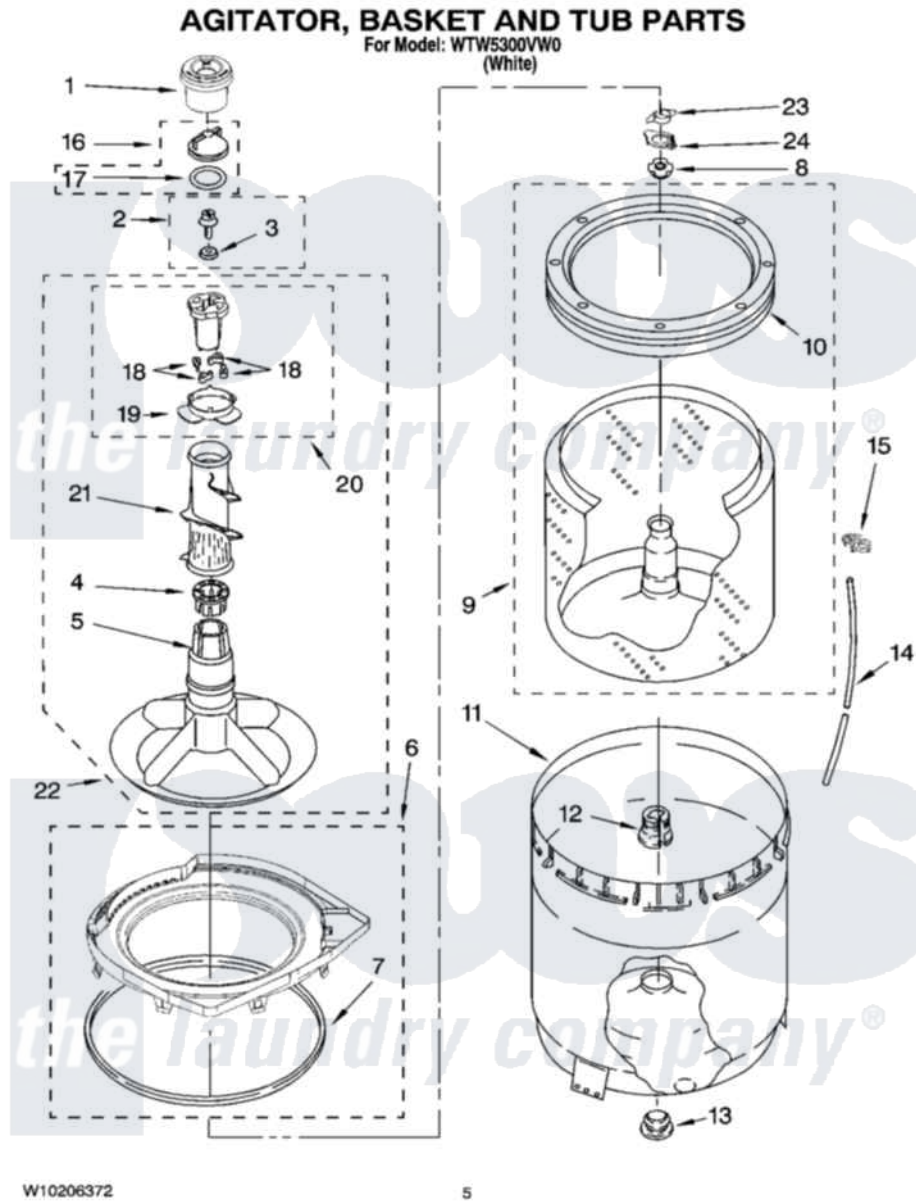

Whirlpool WTW5300VW0 03 - AGITATOR, BASKET AND TUB PARTS

Whirlpool Residential Whirlpool WTW5300VW0 Washer Parts Parts Diagram 03 - AGITATOR, BASKET AND TUB PARTS

Click on the part number to view part

Item	Original Part Number	Replaced By	Status	Part Description
1	8575076	8575076A		Dispenser
2	358237			Screw And Washer
3	3949550			Washer
4	3350389	285587		Washer
5	3347288			Agitator
6	W10168523			Tub Ring And Gasket
7	3359585	3976308		Gasket, Tub Ring
8	21366			Nut, Spanner
9	8526016	W10389328		Clothes Container, Assembly
10	387240			Ring, Balance
11	63849			Strain Relief, Power Cord
12	389140			Tub Block, Basket Drive
13	383727			Gasket, Centerpod
14	3347780	353244		Hose, Pressure Switch
15	2219077			Clip, Pressure Switch Hose
16	3354733	W10074580		Cap, Barrier

17	W10072840		Fabric Softener
18	3366877	80040	Dog-Agitator
19	3363661		Bearing, Driven Cam
20	3363663	285811	Cam-Agitator
21	3363003		Mover, Clothes
22	3946501		Agitator, Assembly
23	3354845		Clip, Agitator
24	8543666		Washer, Agitator