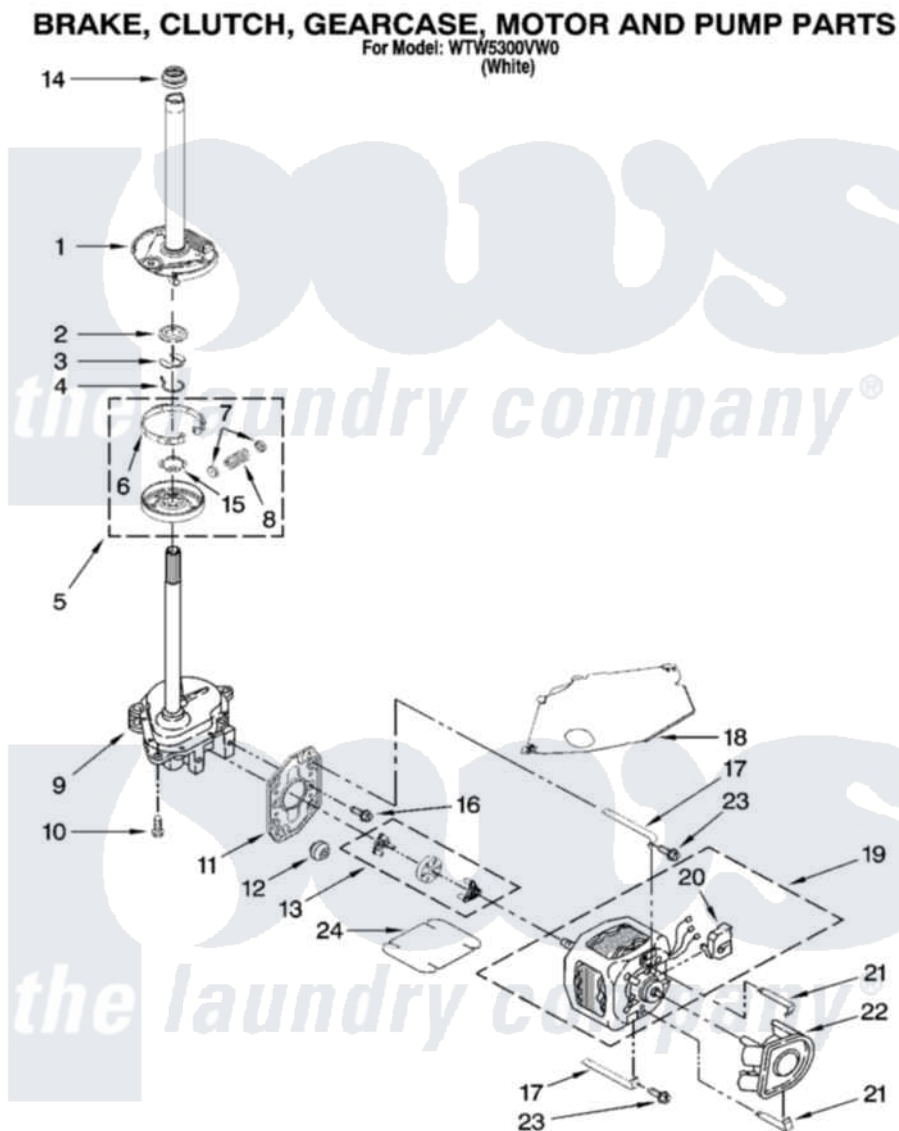

Whirlpool WTW5300VW0 04 - BRAKE, CLUTCH, GEARCASE, MOTOR AND PUMP PARTS

W10206372

7

Whirlpool [Residential Whirlpool WTW5300VW0 Washer Parts](#) Parts Diagram 04 - BRAKE, CLUTCH, GEARCASE, MOTOR AND PUMP PARTS
Click on the part number to view part

Item	Original Part Number	Replaced By	Status	Part Description
1	388952	285792		Basketdrive
2	63292			Washer, Spin Tube Thrust
3	62697	W10080230		Ring, Spin Tube Support
4	63283	285353		Ring
5	3951311	285785		Clutch
6	3951308	285790		Lining
7	62646			Cap, Clutch Spring
8	3946792			Spring And Damper Assembly
9	3360630	3360629		Gearcase
10	3357334	3400516		Screw Anti-Rattle
11	62611			Plate, Motor Mount To Gearcase
12	62691			Grommet, Motor
13	3364003	285753A		Coupling
14	8577374			Seal, Centerpost

15	3355454		Clip, Main Drive
16	3400516		Screw Anti-Rattle
17	W10086010		Retainer, Motor
18	3362089		Shield, Tub To Motor
19	8528157	661600	Motor, Main Drive
20	3952056		Switch, Main Drive Motor
21	8546127		Retainer, Pump
22	3363394		Pump
23	3387485	273556	Screw, 10-16 X 5/8
24	3946532		Shield, Motor