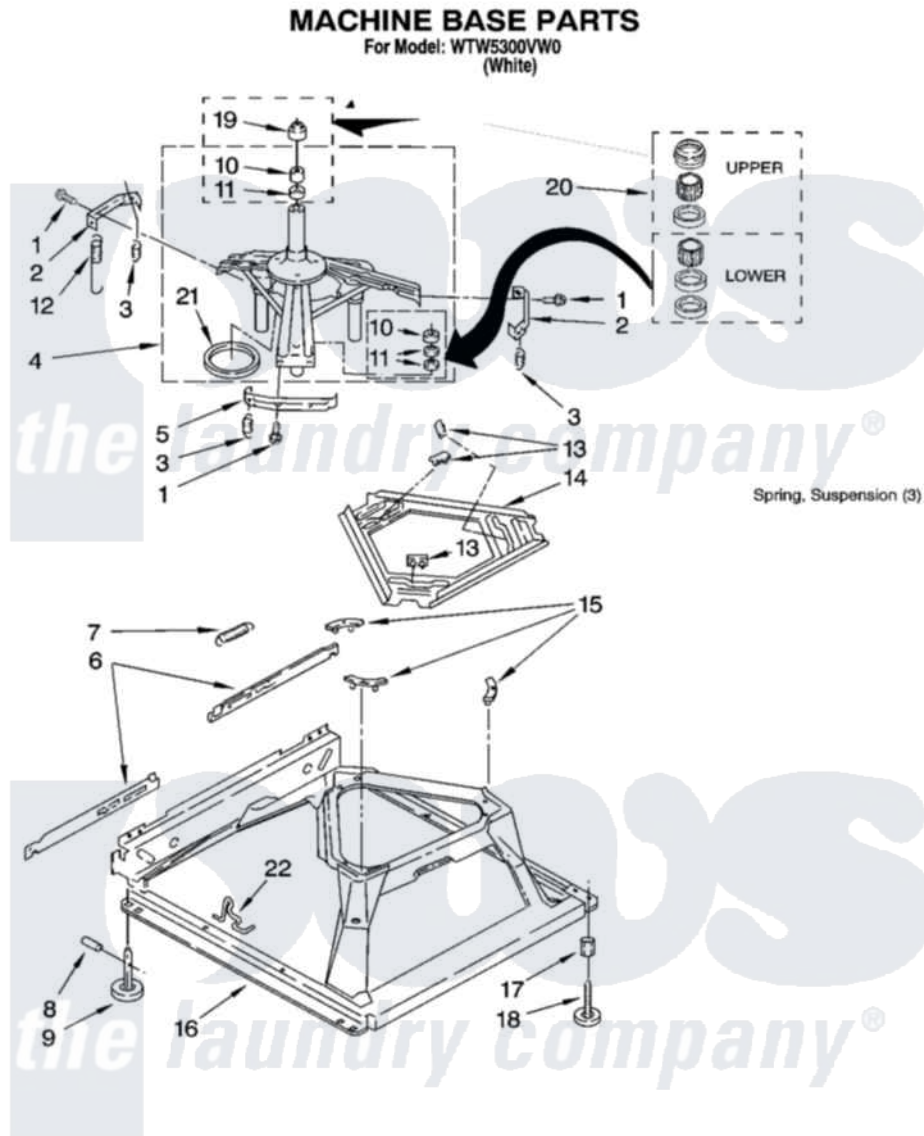

Whirlpool WTW5300VW0 05 - MACHINE BASE PARTS

8

W10206372

Whirlpool Residential Whirlpool WTW5300VW0 Washer Parts Parts Diagram 05 - MACHINE BASE PARTS
[Click on the part number to view part](#)

Item	Original Part Number	Replaced By	Status	Part Description
1	3400076			Screw, Bracket Mounting
2	64067			Bracket, Spring Outer
3	63907			Spring, Suspension
4	8575214	280184		Support
5	64065			Bracket, Spring Outer
6	63466			Link, Leveling Mechanism
7	62597	8316845		Spring
8	62837			Pin, Knurled
9	62596	285244		Feet-Leveling
10	8546455			Bearing, Centerpost
11	357409	359449		Seal, Agitator Shaft
12	388492	W10250667		Spring, Counterweight
13	62568	285219		Pad
14	3946509			Plate, Suspension
15	3363660	285744		Pad
16	3946512	285771		Base

17	3359452	Nut, Lock
18	W10001130	Foot, Leveling
19	8577376	Seal, Centerpost
20	285203	Centerpost Bearing Kit
21	63134	Ring, Sound Deadening
22	W10145155	Retainer, Suspension Spring