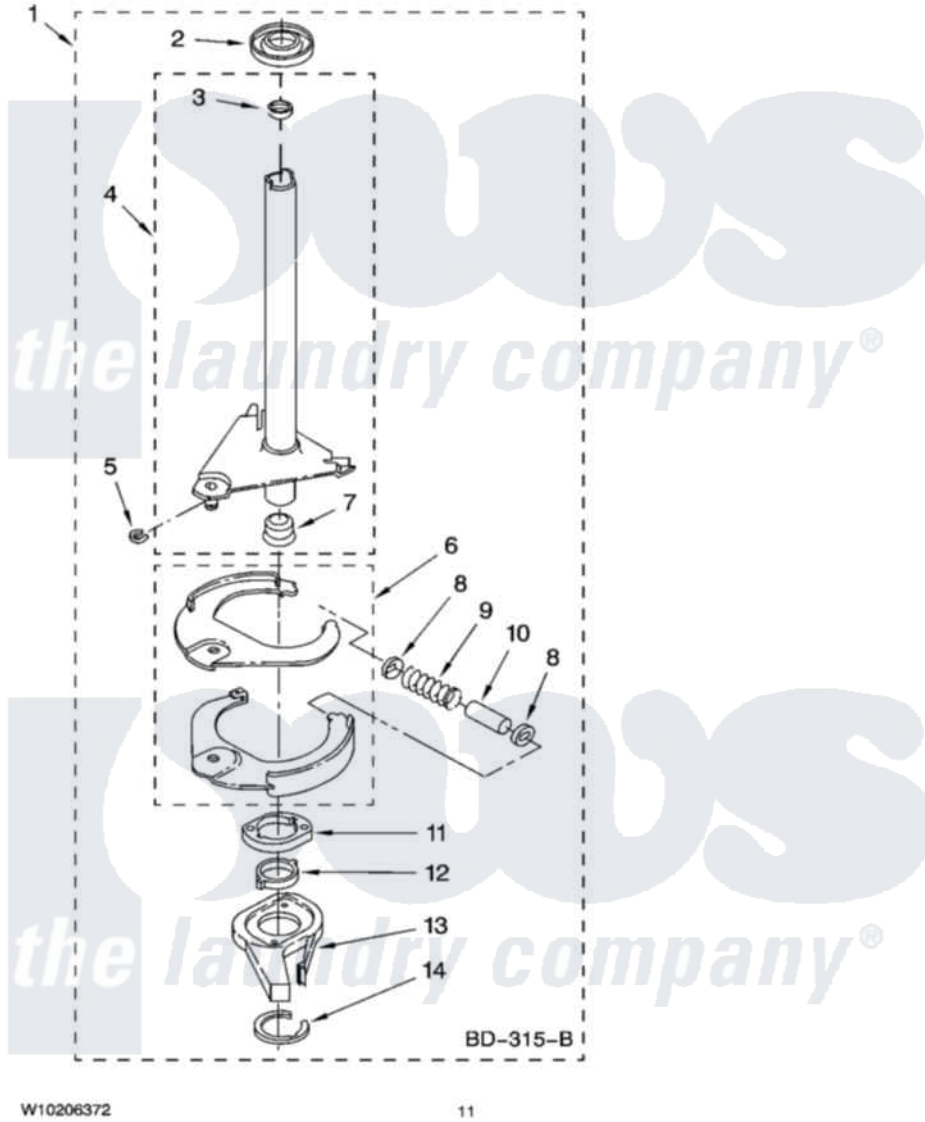

Whirlpool WTW5300VW0 07 - BRAKE AND DRIVE TUBE PARTS

BRAKE AND DRIVE TUBE PARTS

For Model: WTW5300VW0
(White)

W10206372

11

Whirlpool [Residential Whirlpool WTW5300VW0 Washer Parts](#) Parts Diagram 07 - BRAKE AND DRIVE TUBE PARTS
Click on the part number to view part

Item	Original Part Number	Replaced By	Status	Part Description
1	388952	285792		Basketdrive
2	62658			Ring, Thrust
3	356427			Seal, Spin Pinion
4	64027	64208		Tube-Spin
5	64035	W10083190		Ring, Retaining
6	64232	285438		Shoe-Brake
7	62703	8546462		"T" Bearing, Spin Tube
8	3353956	285658		Sleeve
9	387806		Not Available	Spring, Brake
10	3355360	285658		Sleeve
11	661516	8546461		Cam, Brake Release
12	63022			Sleeve, Cam
13	64194	285790		Lining
14	90368	W10083200		Ring, Retaining
	BLANK		Not Available	Following Parts Not Illustrated
"	285208			Lubricant