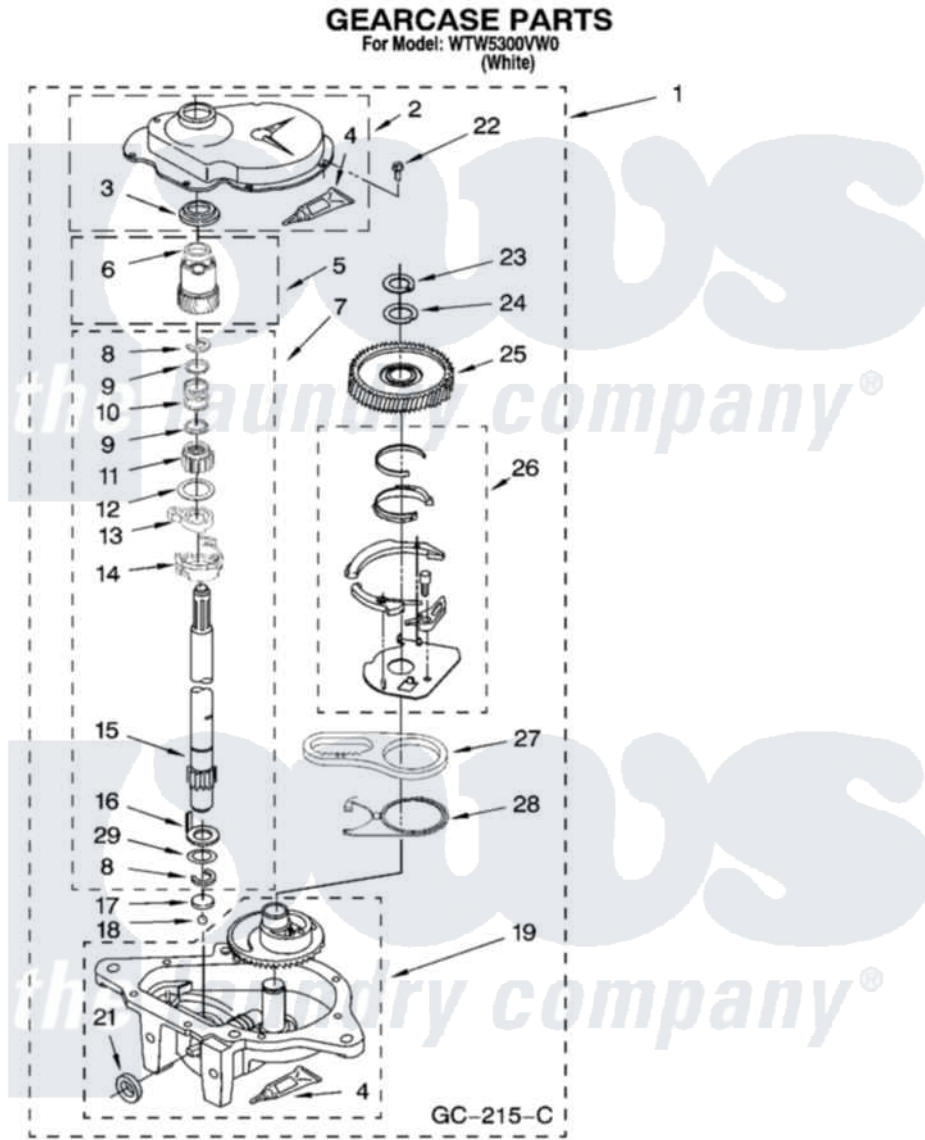

**Whirlpool WTW5300VW0 08 - GEARCASE PARTS, OPTIONAL PARTS
(NOT INCLUDED)**

12

W10206372

Whirlpool [Residential Whirlpool WTW5300VW0 Washer Parts](#) Parts Diagram 08 - GEARCASE PARTS, OPTIONAL PARTS (NOT INCLUDED)

[Click on the part number to view part](#)

Item	Original Part Number	Replaced By	Status	Part Description
1	3360630	3360629		Gearcase
2	285202			Cover, Gearcase
3	3349985			Seal, Gearcase Cover
4	285195			Sealer Sealer, Gasket
5	63320	285362		Gear and Pinion
6	356427			Seal, Spin Pinion
7	389387			Shaft, Agitator
8	90369		Not Available	Ring, Retaining (2)
9	62677			Retainer, Spring
10	62676			Spring, Agitator
11	63273	285509		Shaft, Agitator
12	62619			Washer, Agitator Gear
13	62580	285206		Cam-Agitator
14	62581	285206		Cam-Agitator
15	285509			Shaft, Agitator