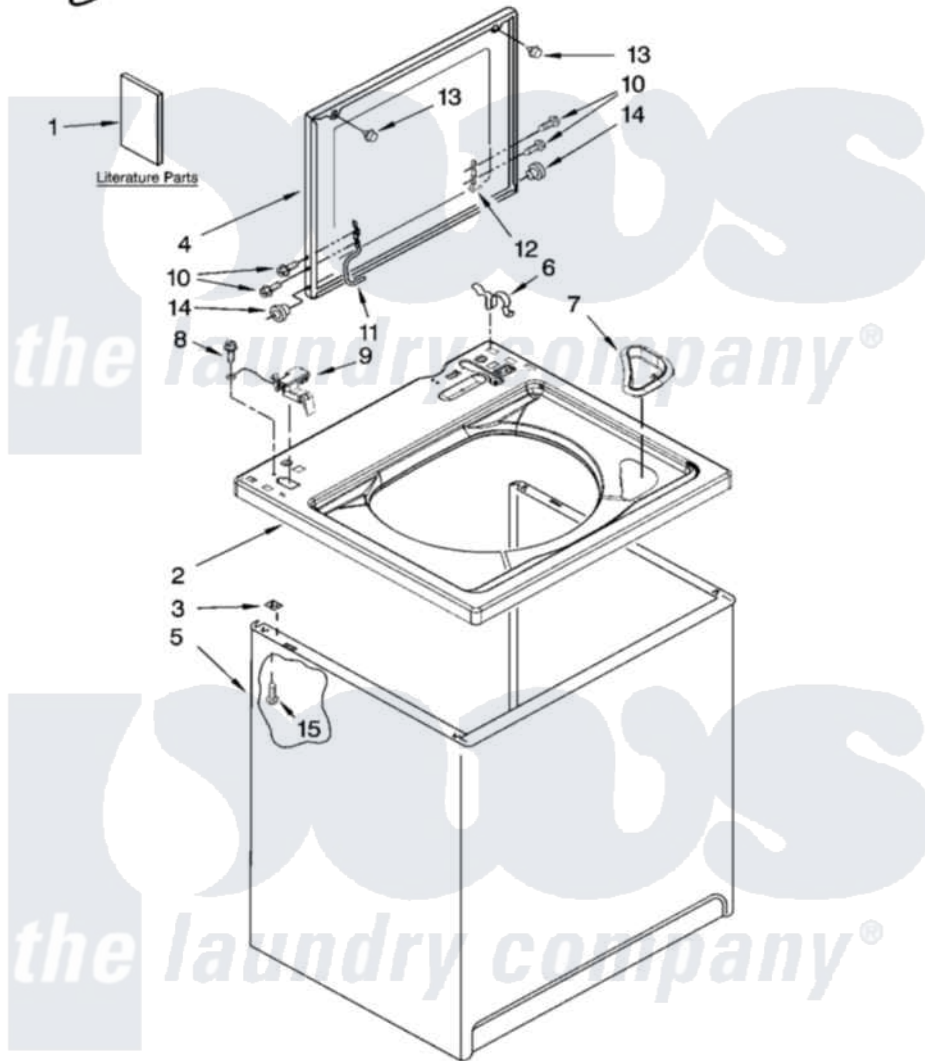

# Whirlpool WTW5300VW1 01 - TOP AND CABINET PARTS

## TOP AND CABINET PARTS

For Model: WTW5300VW1  
(White)

AUTOMATIC  
WASHER

10-08 Litho in U.S.A. (drd)(bay)

1

Part No. W10236852 Rev. A

[Whirlpool Residential Whirlpool WTW5300VW1 Washer Parts](#) Parts Diagram 01 - TOP AND CABINET PARTS

[Click on the part number to view part](#)

Item	Original Part Number	Replaced By	Status	Part Description
1	W10200331		Not Available	Installation Instructions (English/French)
"	W10200662		Not Available	Installation Instructions (Spanish)
"	W10200856		Not Available	Instructions Feature Sheet (English/French)
"	W10200857		Not Available	Instructions Feature Sheet (Spanish)
"	W10200828		Not Available	Use & Care Guide (English/French)
"	W10200829		Not Available	Use & Care Guide (Spanish)
"	W10062889		Not Available	Energy Guide
"	8577358		Not Available	Wiring Diagram
"	BLANK		Not Available	Following May Be Purchased DO-IT-YOURSELF REPAIR MANUALS
"	<a href="#">4313896</a>			Do-It-Yourself Repair Manuals
2	<a href="#">W10194572</a>			Top
3	62750			Spacer, Cabinet To Top (4)

4	W10171313	<a href="#">W10193861</a>	Lid
5	<a href="#">63424</a>		Cabinet
6	<a href="#">62780</a>		Clip, Top And Cabinet And Rear Panel
7	<a href="#">W10192089</a>		Dispenser, Bleach
8	<a href="#">3351614</a>		Screw, Gearcase Cover Mounting
9	<a href="#">8318084</a>		Switch, Lid
10	<a href="#">W10119828</a>		Screw, Lid Hinge Mounting
11	8559336	<a href="#">W10225136</a>	Hinge 7 Pad Assembly
12	<a href="#">91770</a>		Hinge, Lid
13	<a href="#">9724509</a>		Bumper, Lid
14	<a href="#">8319539</a>		Bearing, Lid Hinge
15	<a href="#">3390631</a>		Screw, 10-16 X 3/8