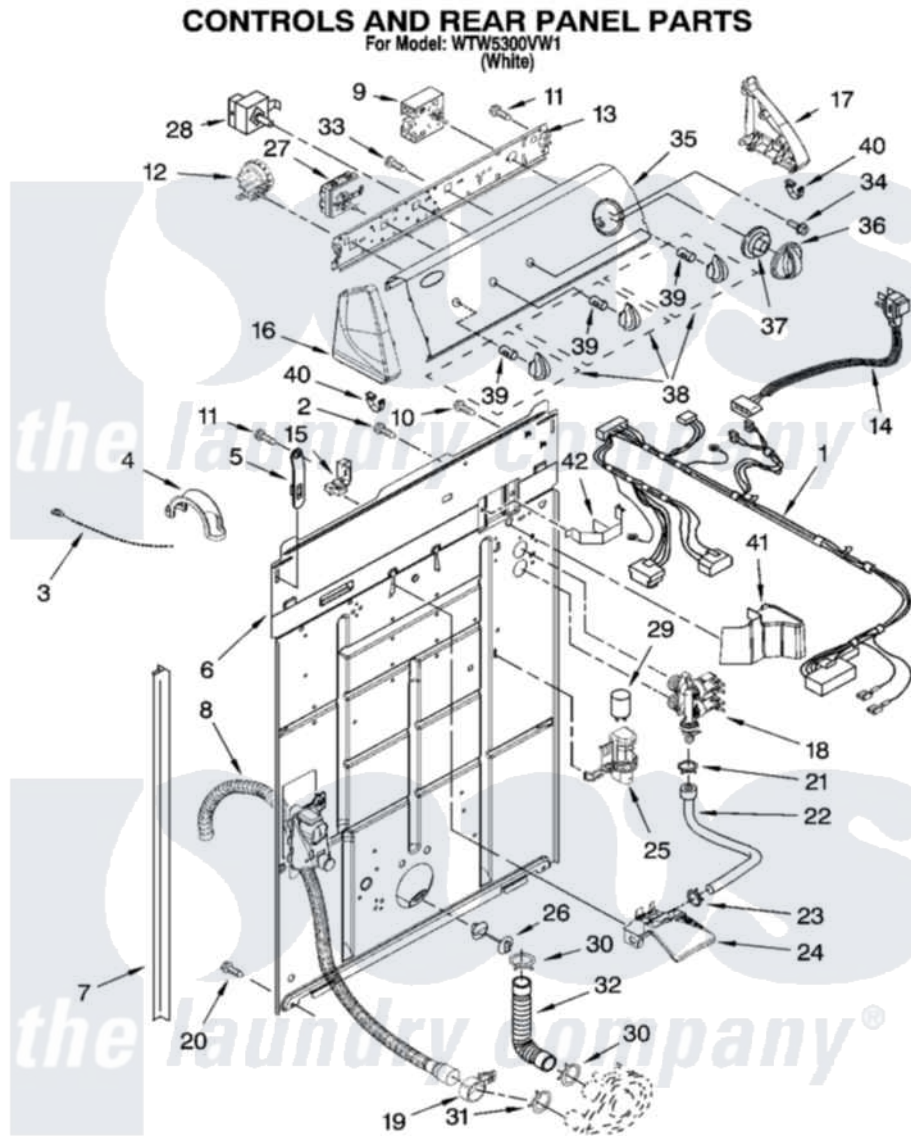

Whirlpool WTW5300VW1 02 - CONTROLS AND REAR PANEL PARTS

W10236852

3

Whirlpool [Residential Whirlpool WTW5300VW1 Washer Parts](#) Parts Diagram 02 - CONTROLS AND REAR PANEL PARTS

[Click on the part number to view part](#)

Item	Original Part Number	Replaced By	Status	Part Description
1	W10044160			Wiring Harness
2	9740848			Screw, Mixing Valve Mounting
3	3347868	W10339879		Tie, Cable
4	8577378			U-Bend, Drain Hose
5	8568314			Strap, Console
6	W10194449			Panel, Rear
7	62747			Pad, Rear Panel
8	W10189267			Drain Hose Assembly
9	8577356			Timer, Control
10	3351614			Screw, Gearcase Cover Mounting
11	90767			Screw, 8A X 3/8 HeX Washer Head Tapping
12	8577843	W10337781		Switch-WL
13	8566003			Bracket, Control
14	8578842	285800		Cord-Power

15	3952821	285777	Relief-Str
16	8566035	8565957	Cap, End
17	8566032	8565954	Cap, End
18	3979347	3979346	Valve, Water Inlet And Thermistor Assembly
19	8541668		Clamp, Hose
20	62863	3390631	Screw, 10-16 X 3/8
21	301958	596669	Clamp, Manifold
22	W10190501		Hose, Vacuum Break
23	370450	596669	Clamp, Manifold
24	W10190514		Break, Vacuum
25	8318046		Clip, Capacitor
26	8519200		Support, Rear Panel
27	W10184148		Switch, Water Temperature
28	3949187	W10168262	Switch, Rotary
29	8572717		Capacitor, Motor Start
30	3363366	616099	Clamp
31	8317496	285655	Clamp, Hose
32	3951449	285871	Hose
33	3400073		Screw, Ground
34	3400818		Screw, Timer Mounting
35	W10196930		Panel, Console
36	W10034730		Knob, Timer
37	8566018		Dial,
38	W10034380		Knob, Control
39	8536939		Clip, Knob
40	8312709		Clip-Console
41	8314879		Shield, Inlet Valve
42	8055003		Clip, Harness And Pressure Switch