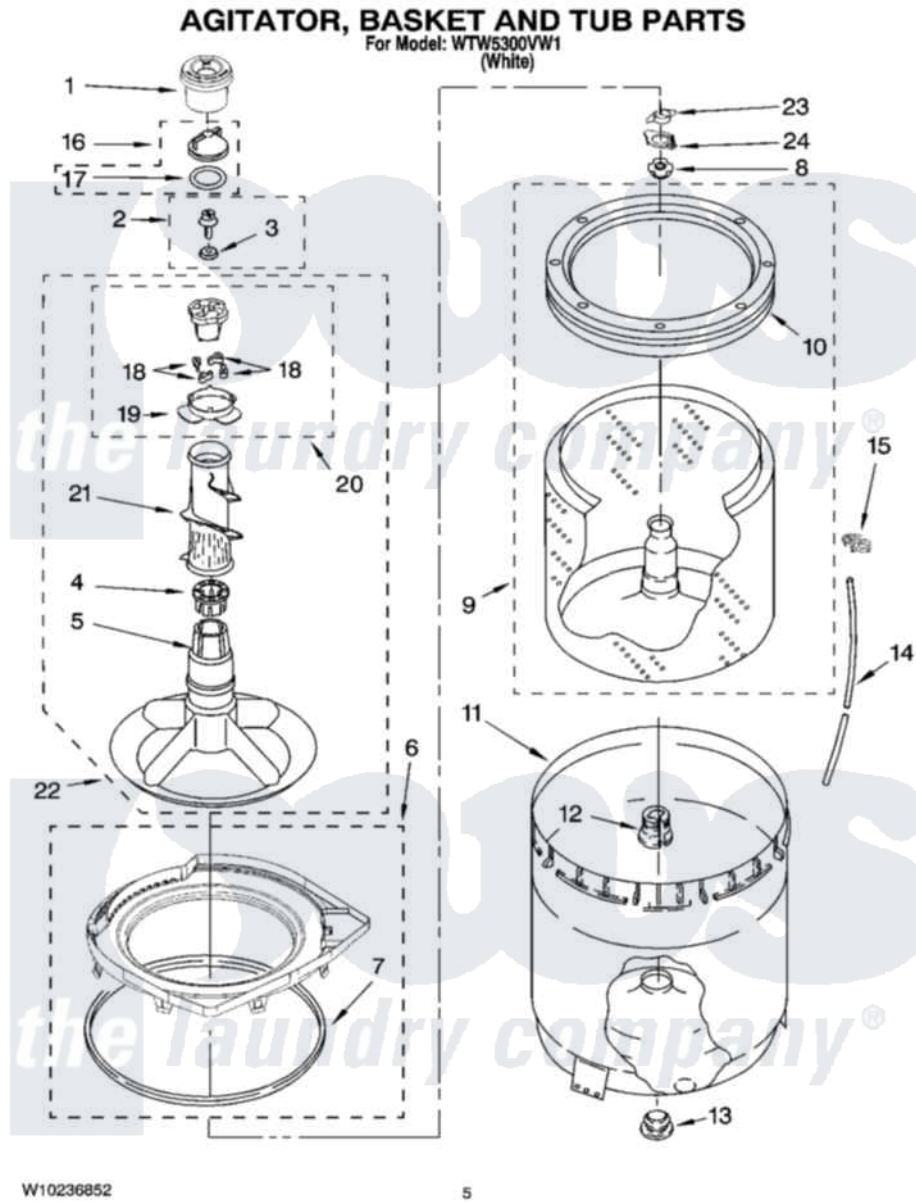

Whirlpool WTW5300VW1 03 - AGITATOR, BASKET AND TUB PARTS

Whirlpool Residential Whirlpool WTW5300VW1 Washer Parts Parts Diagram 03 - AGITATOR, BASKET AND TUB PARTS

Click on the part number to view part

Item	Original Part Number	Replaced By	Status	Part Description
1	8575076	8575076A		Dispenser
2	358237			Screw And Washer
3	3949550			Washer
4	3951608			Spacer, Thrust
5	3951632			Agitator
6	W10168523			Tub Ring And Gasket
7	3359585	3976308		Gasket, Tub Ring
8	21366			Nut, Spanner
9	8526016	W10389328		Clothes Container, Assembly
10	387240			Ring, Balance
11	63849			Strain Relief, Power Cord
12	389140			Tub Block, Basket Drive
13	383727			Gasket, Centerpod
14	3347780	353244		Hose, Pressure Switch
15	2219077			Clip, Pressure Switch Hose
16	3354733	W10074580		Cap, Barrier

17	W10072840		Fabric Softener
18	3366877	80040	Dog-Agitator
19	3952374		Bearing, Driven Cam
20	3951682	285809	Cam-Agitator
21	3363003		Mover, Clothes
22	3951744		Agitator Assembly
23	3354845		Clip, Agitator
24	8543666		Washer, Agitator