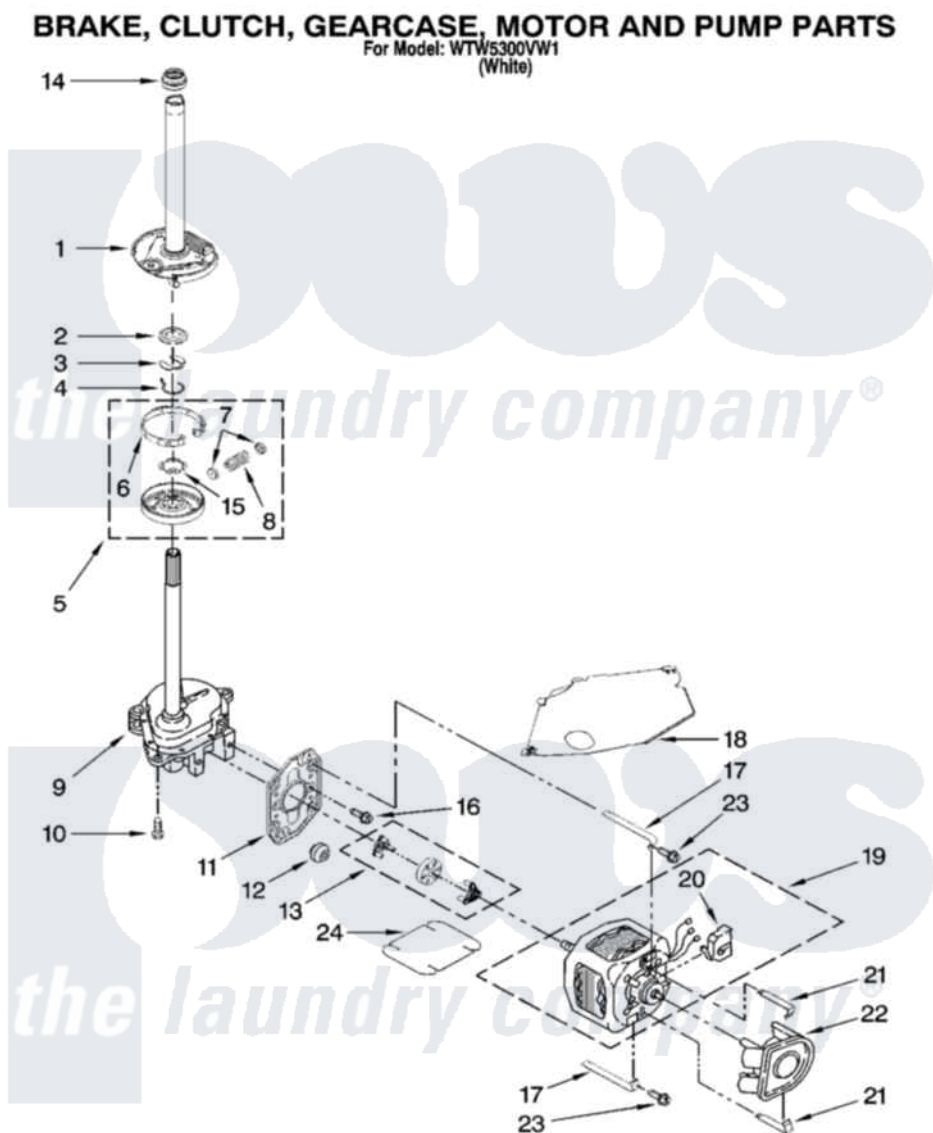

# Whirlpool WTW5300VW1 04 - BRAKE, CLUTCH, GEARCASE, MOTOR AND PUMP PARTS

W10236852

7

Whirlpool [Residential Whirlpool WTW5300VW1 Washer Parts](#) Parts Diagram 04 - BRAKE, CLUTCH, GEARCASE, MOTOR AND PUMP PARTS  
Click on the part number to view part

Item	Original Part Number	Replaced By	Status	Part Description
1	388952	<a href="#">285792</a>		Basketdrive
2	<a href="#">63292</a>			Washer, Spin Tube Thrust
3	62697	<a href="#">W10080230</a>		Ring, Spin Tube Support
4	63283	<a href="#">285353</a>		Ring
5	3951311	<a href="#">285785</a>		Clutch
6	3951308	<a href="#">285790</a>		Lining
7	<a href="#">62646</a>			Cap, Clutch Spring
8	<a href="#">3946792</a>			Spring And Damper Assembly
9	3360630	<a href="#">3360629</a>		Gearcase
10	3357334	<a href="#">3400516</a>		Screw Anti-Rattle
11	<a href="#">62611</a>			Plate, Motor Mount To Gearcase
12	<a href="#">62691</a>			Grommet, Motor
13	3364003	<a href="#">285753A</a>		Coupling
14	<a href="#">8577374</a>			Seal, Centerpost

15	<a href="#">3355454</a>		Clip, Main Drive
16	<a href="#">3400516</a>		Screw Anti-Rattle
17	<a href="#">W10086010</a>		Retainer, Motor
18	<a href="#">3362089</a>		Shield, Tub To Motor
19	8528157	<a href="#">661600</a>	Motor, Main Drive
20	<a href="#">3952056</a>		Switch, Main Drive Motor
21	<a href="#">8546127</a>		Retainer, Pump
22	<a href="#">3363394</a>		Pump
23	3387485	<a href="#">273556</a>	Screw, 10-16 X 5/8
24	<a href="#">3946532</a>		Shield, Motor