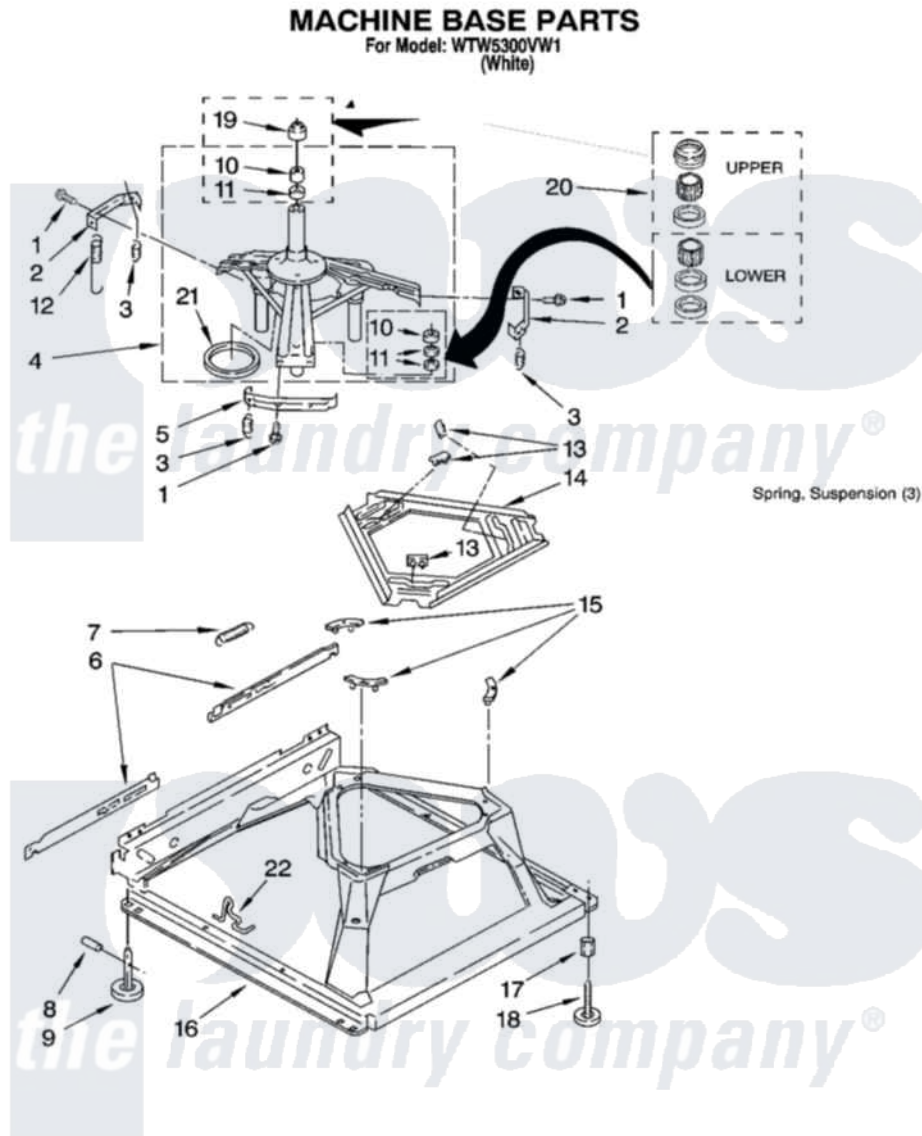

# Whirlpool WTW5300VW1 05 - MACHINE BASE PARTS

8

W10236852

Whirlpool Residential Whirlpool WTW5300VW1 Washer Parts Parts Diagram 05 - MACHINE BASE PARTS  
[Click on the part number to view part](#)

Item	Original Part Number	Replaced By	Status	Part Description
1	<a href="#">3400076</a>			Screw, Bracket Mounting
2	<a href="#">64067</a>			Bracket, Spring Outer
3	<a href="#">63907</a>			Spring, Suspension
4	8575214	<a href="#">280184</a>		Support
5	<a href="#">64065</a>			Bracket, Spring Outer
6	<a href="#">63466</a>			Link, Leveling Mechanism
7	62597	<a href="#">8316845</a>		Spring
8	<a href="#">62837</a>			Pin, Knurled
9	62596	<a href="#">285244</a>		Feet-Leveling
10	<a href="#">8546455</a>			Bearing, Centerpost
11	357409	<a href="#">359449</a>		Seal, Agitator Shaft
12	388492	<a href="#">W10250667</a>		Spring, Counterweight
13	62568	<a href="#">285219</a>		Pad
14	<a href="#">3946509</a>			Plate, Suspension
15	3363660	<a href="#">285744</a>		Pad
16	3946512	<a href="#">285771</a>		Base

17	<a href="#">3359452</a>	Nut, Lock
18	<a href="#">W10001130</a>	Foot, Leveling
19	<a href="#">8577376</a>	Seal, Centerpost
20	<a href="#">285203</a>	Centerpost Bearing Kit
21	<a href="#">63134</a>	Ring, Sound Deadening
22	<a href="#">W10145155</a>	Retainer, Suspension Spring