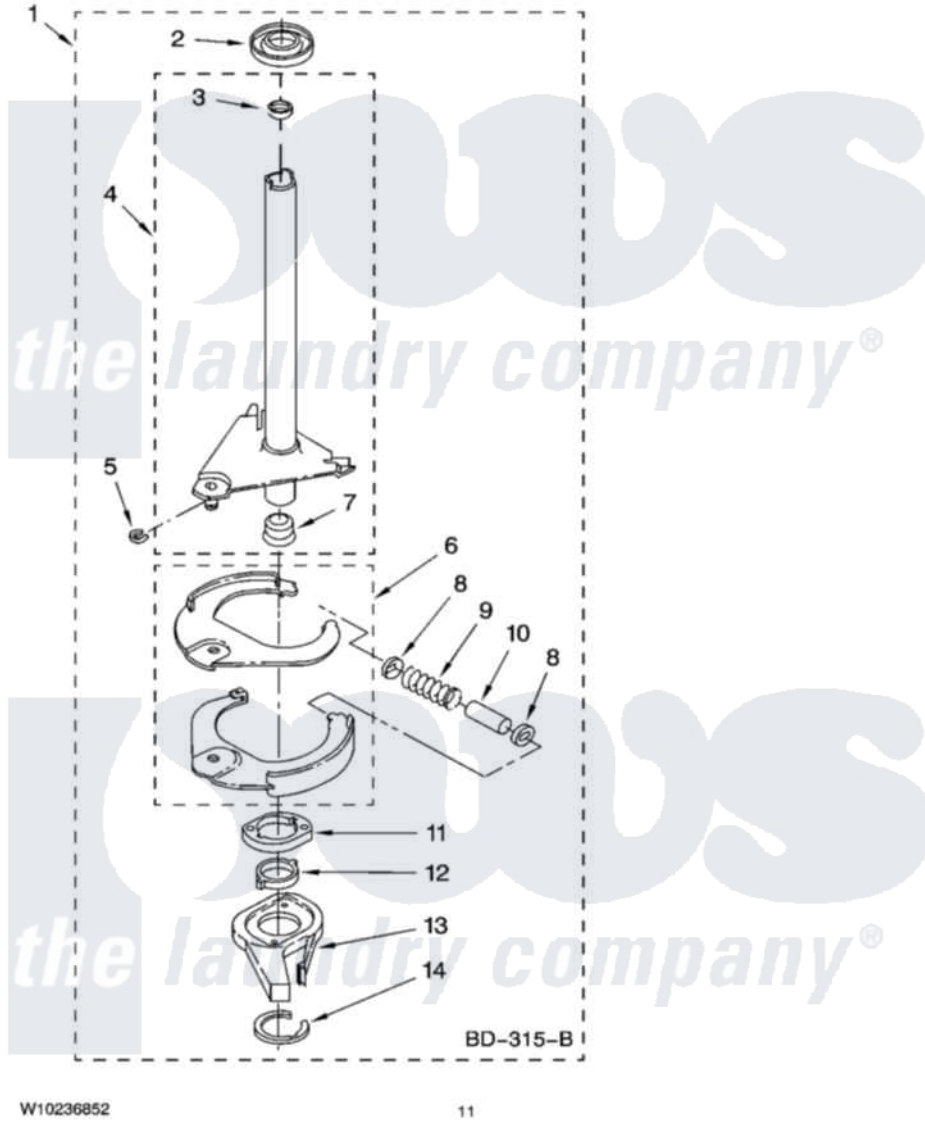

# Whirlpool WTW5300VW1 07 - BRAKE AND DRIVE TUBE PARTS

## BRAKE AND DRIVE TUBE PARTS

For Model: WTW5300VW1  
(White)

W10236852

11

Whirlpool [Residential Whirlpool WTW5300VW1 Washer Parts](#) Parts Diagram 07 - BRAKE AND DRIVE TUBE PARTS  
Click on the part number to view part

Item	Original Part Number	Replaced By	Status	Part Description
1	388952	<a href="#">285792</a>		Basketdrive
2	<a href="#">62658</a>			Ring, Thrust
3	<a href="#">356427</a>			Seal, Spin Pinion
4	64027	<a href="#">64208</a>		Tube-Spin
5	64035	<a href="#">W10083190</a>		Ring, Retaining
6	64232	<a href="#">285438</a>		Shoe-Brake
7	62703	<a href="#">8546462</a>		"T" Bearing, Spin Tube
8	3353956	<a href="#">285658</a>		Sleeve
9	387806		Not Available	Spring, Brake
10	3355360	<a href="#">285658</a>		Sleeve
11	661516	<a href="#">8546461</a>		Cam, Brake Release
12	<a href="#">63022</a>			Sleeve, Cam
13	64194	<a href="#">285790</a>		Lining
14	90368	<a href="#">W10083200</a>		Ring, Retaining
	BLANK		Not Available	Following Parts Not Illustrated
"	<a href="#">285208</a>			Lubricant