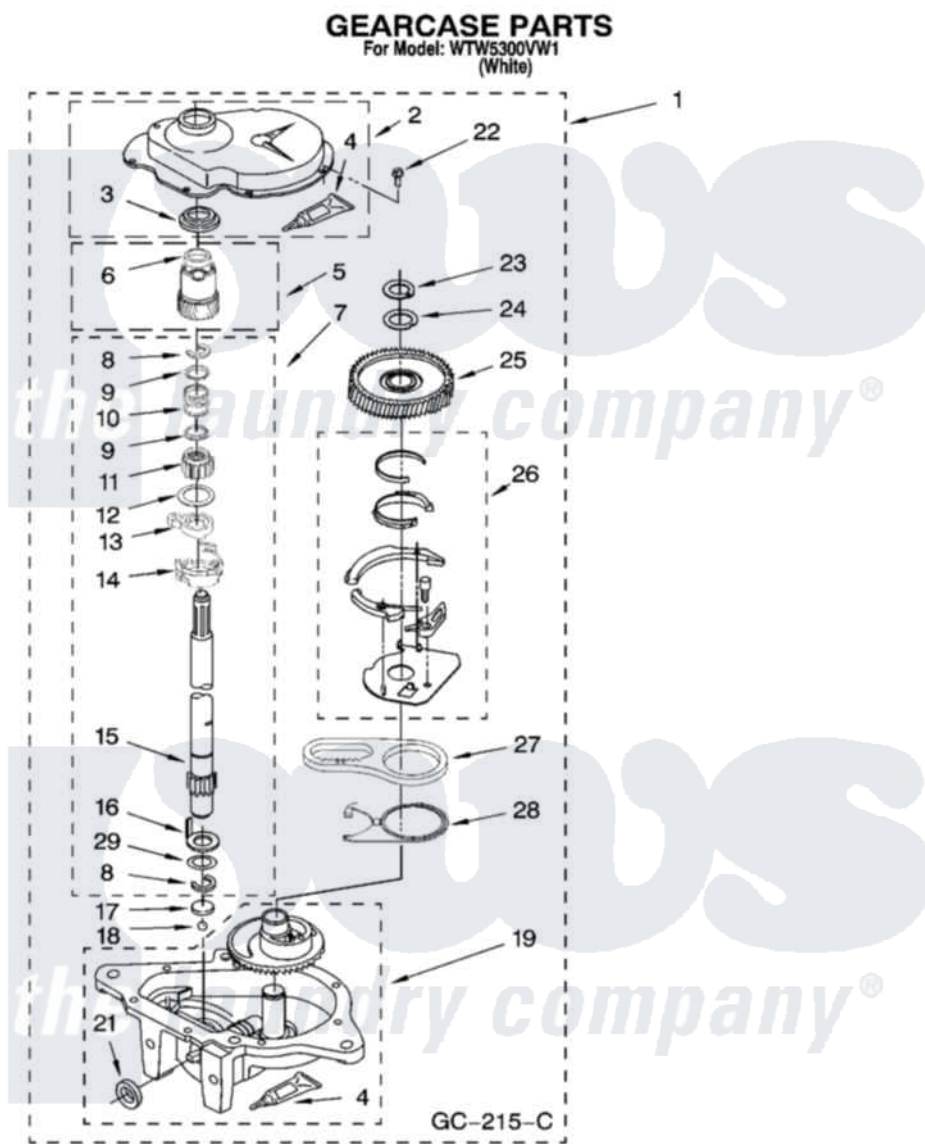

**Whirlpool WTW5300VW1 08 - GEARCASE PARTS, OPTIONAL PARTS (NOT INCLUDED)**

12

W10236852

Whirlpool Residential Whirlpool WTW5300VW1 Washer Parts Parts Diagram 08 - GEARCASE PARTS, OPTIONAL PARTS (NOT INCLUDED)

Click on the part number to view part

Item	Original Part Number	Replaced By	Status	Part Description
1	3360630	<a href="#">3360629</a>		Gearcase
2	<a href="#">285202</a>			Cover, Gearcase
3	<a href="#">3349985</a>			Seal, Gearcase Cover
4	<a href="#">285195</a>			Sealer Sealer, Gasket
5	63320	<a href="#">285362</a>		Gear and Pinion
6	<a href="#">356427</a>			Seal, Spin Pinion
7	<a href="#">389387</a>			Shaft, Agitator
8	90369		Not Available	Ring, Retaining (2)
9	<a href="#">62677</a>			Retainer, Spring
10	<a href="#">62676</a>			Spring, Agitator
11	63273	<a href="#">285509</a>		Shaft, Agitator
12	<a href="#">62619</a>			Washer, Agitator Gear
13	62580	<a href="#">285206</a>		Cam-Agitator
14	62581	<a href="#">285206</a>		Cam-Agitator
15	<a href="#">285509</a>			Shaft, Agitator