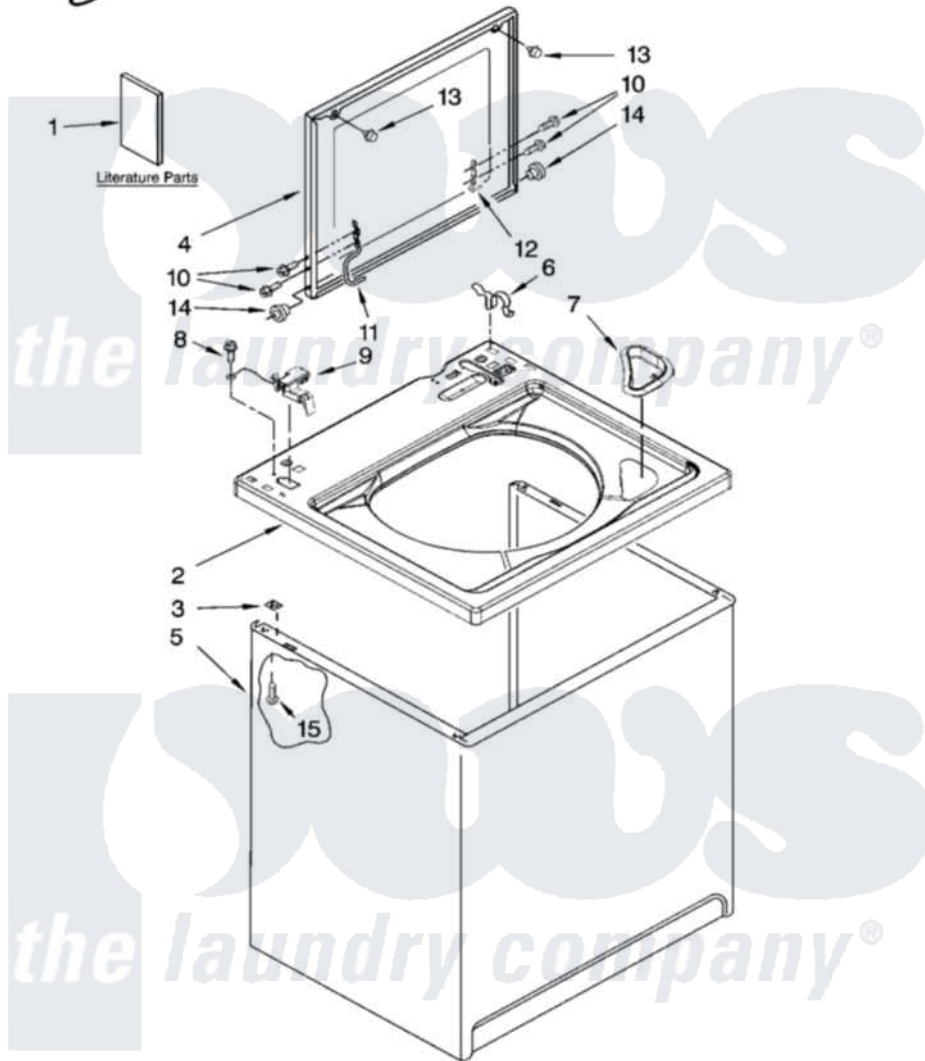

Whirlpool WTW5300VW2 01 - TOP AND CABINET PARTS

TOP AND CABINET PARTS

For Model: WTW5300VW2
(White)

AUTOMATIC
WASHER

11-08 Litho in U.S.A. (drd)(bay)

1

Part No. W10239512 Rev. A

[Whirlpool Residential Whirlpool WTW5300VW2 Washer Parts](#) Parts Diagram 01 - TOP AND CABINET PARTS

[Click on the part number to view part](#)

Item	Original Part Number	Replaced By	Status	Part Description
1	W10200331		Not Available	Installation Instructions (English/French)
"	W10200662		Not Available	Installation Instructions (Spanish)
"	W10200856		Not Available	Instructions Feature Sheet (English/French)
"	W10200857		Not Available	Instructions Feature Sheet (Spanish)
"	W10200828		Not Available	Use & Care Guide (English/French)
"	W10200829		Not Available	Use & Care Guide (Spanish)
"	W10062885		Not Available	Energy Guide
"	8577358		Not Available	Wiring Diagram
"	BLANK		Not Available	Following May Be Purchased DO-IT-YOURSELF REPAIR MANUALS
"	4313896			Do-It-Yourself Repair Manuals
2	W10194572			Top
3	62750			Spacer, Cabinet To Top (4)

4	W10171313	W10193861	Lid
5	63424		Cabinet
6	62780		Clip, Top And Cabinet And Rear Panel
7	W10192089		Dispenser, Bleach
8	3351614		Screw, Gearcase Cover Mounting
9	8318084		Switch, Lid
10	W10119828		Screw, Lid Hinge Mounting
11	8559336	W10225136	Hinge 7 Pad Assembly
12	91770		Hinge, Lid
13	9724509		Bumper, Lid
14	8319539		Bearing, Lid Hinge
15	3390631		Screw, 10-16 X 3/8