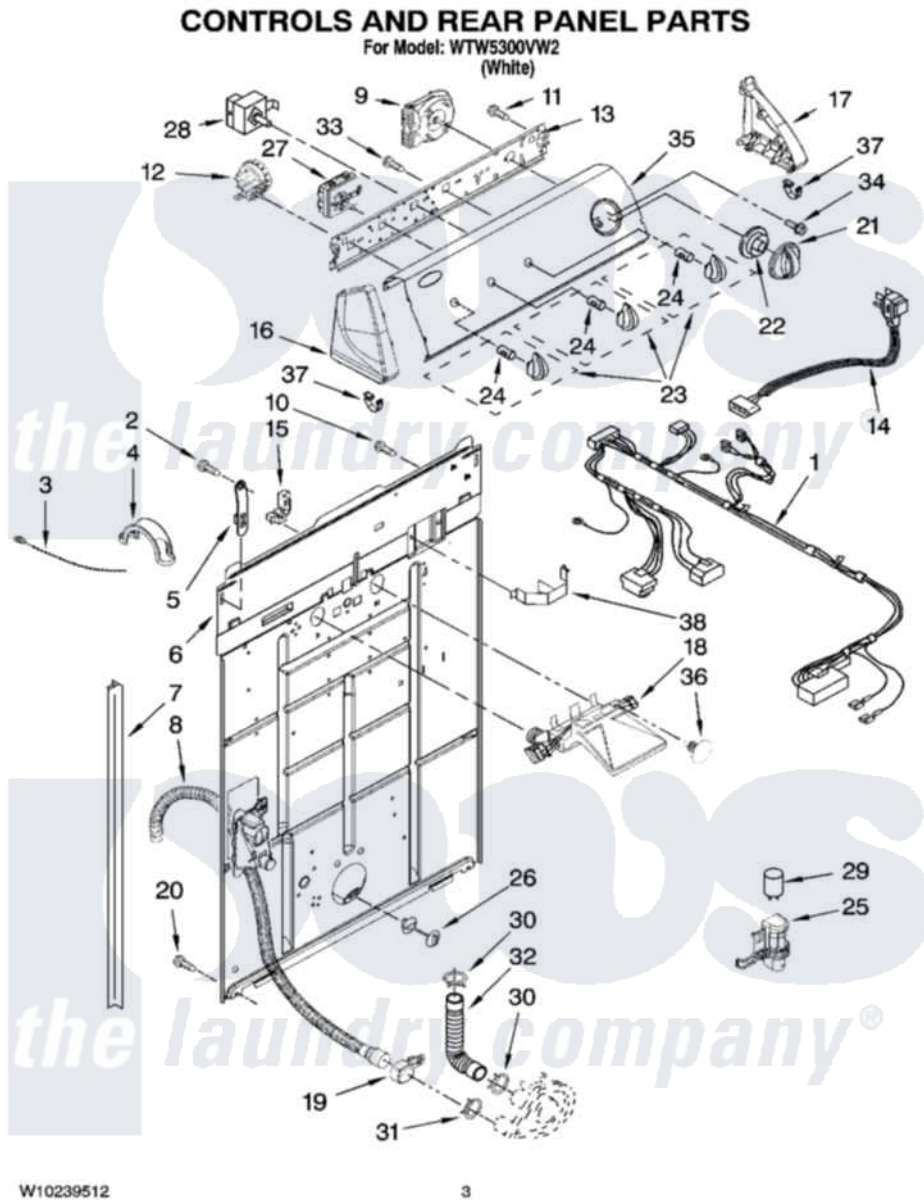

# Whirlpool WTW5300VW2 02 - CONTROLS AND REAR PANEL PARTS

Whirlpool Residential Whirlpool WTW5300VW2 Washer Parts Parts Diagram 02 - CONTROLS AND REAR PANEL PARTS

[Click on the part number to view part](#)

Item	Original Part Number	Replaced By	Status	Part Description
1	<a href="#">W10212712</a>			Harness, Wiring
2	<a href="#">9740848</a>			Screw, Mixing Valve Mounting
3	3347868	<a href="#">W10339879</a>		Tie, Cable
4	<a href="#">8577378</a>			U-Bend, Drain Hose
5	<a href="#">8568314</a>			Strap, Console
6	<a href="#">W10194450</a>			Panel, Rear
7	<a href="#">62747</a>			Pad, Rear Panel
8	<a href="#">W10189267</a>			Drain Hose Assembly
9	<a href="#">8577356</a>			Timer, Control
10	<a href="#">3351614</a>			Screw, Gearcase Cover Mounting
11	<a href="#">90767</a>			Screw, 8A X 3/8 HeX Washer Head Tapping
12	8577843	<a href="#">W10337781</a>		Switch-WL
13	<a href="#">8566003</a>			Bracket, Control
14	8578842	<a href="#">285800</a>		Cord-Power