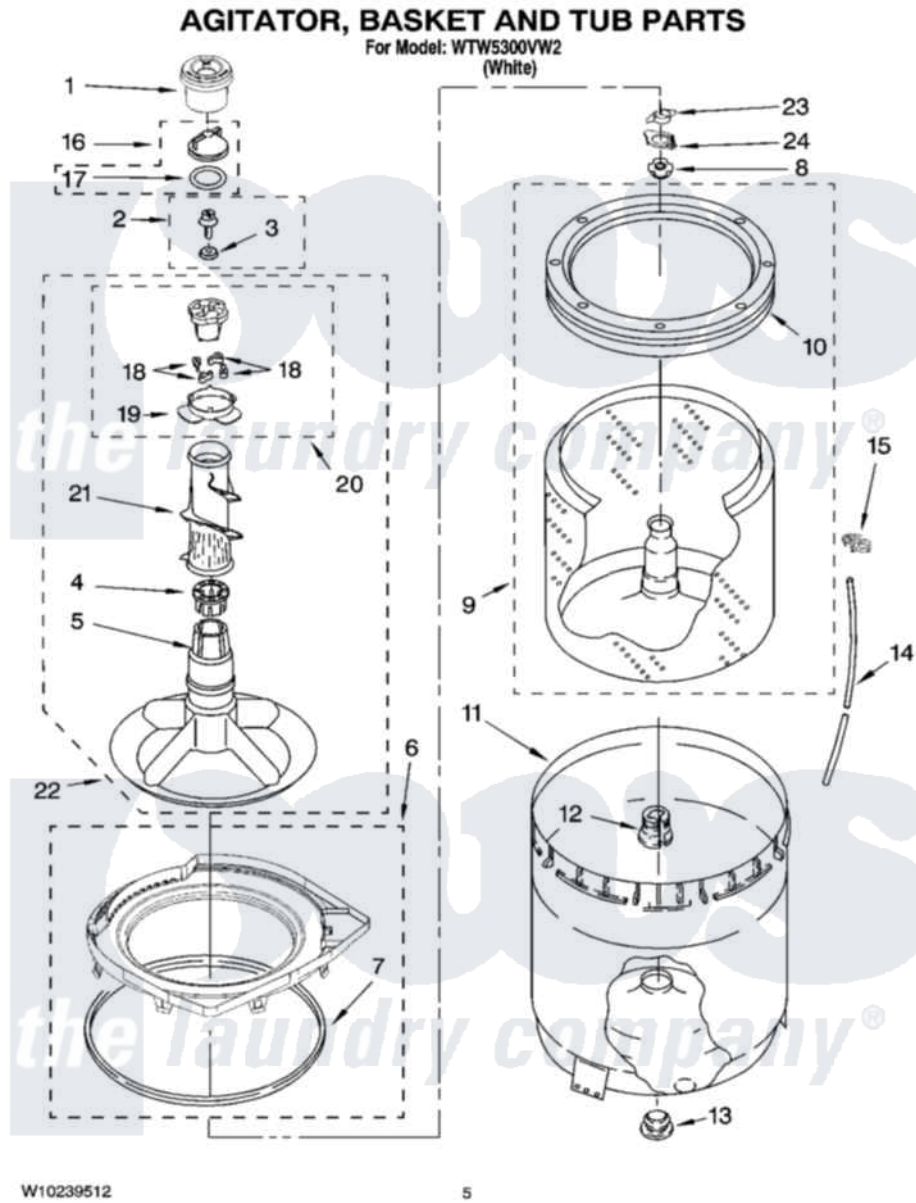

Whirlpool WTW5300VW2 03 - AGITATOR, BASKET AND TUB PARTS

Whirlpool Residential Whirlpool WTW5300VW2 Washer Parts Parts Diagram 03 - AGITATOR, BASKET AND TUB PARTS

Click on the part number to view part

Item	Original Part Number	Replaced By	Status	Part Description
1	8575076	8575076A		Dispenser
2	358237			Screw And Washer
3	3949550			Washer
4	3951608			Spacer, Thrust
5	3951632			Agitator
6	W10168523			Tub Ring And Gasket
7	3359585	3976308		Gasket, Tub Ring
8	21366			Nut, Spanner
9	8526016	W10389328		Clothes Container, Assembly
10	387240			Ring, Balance
11	63849			Strain Relief, Power Cord
12	389140			Tub Block, Basket Drive
13	383727			Gasket, Centerpod
14	3347780	353244		Hose, Pressure Switch
15	2219077			Clip, Pressure Switch Hose
16	3354733	W10074580		Cap, Barrier

17	W10072840		Fabric Softener
18	3366877	80040	Dog-Agitator
19	3952374		Bearing, Driven Cam
20	3951682	285809	Cam-Agitator
21	3363003		Mover, Clothes
22	3951744		Agitator Assembly
23	3354845		Clip, Agitator
24	8543666		Washer, Agitator