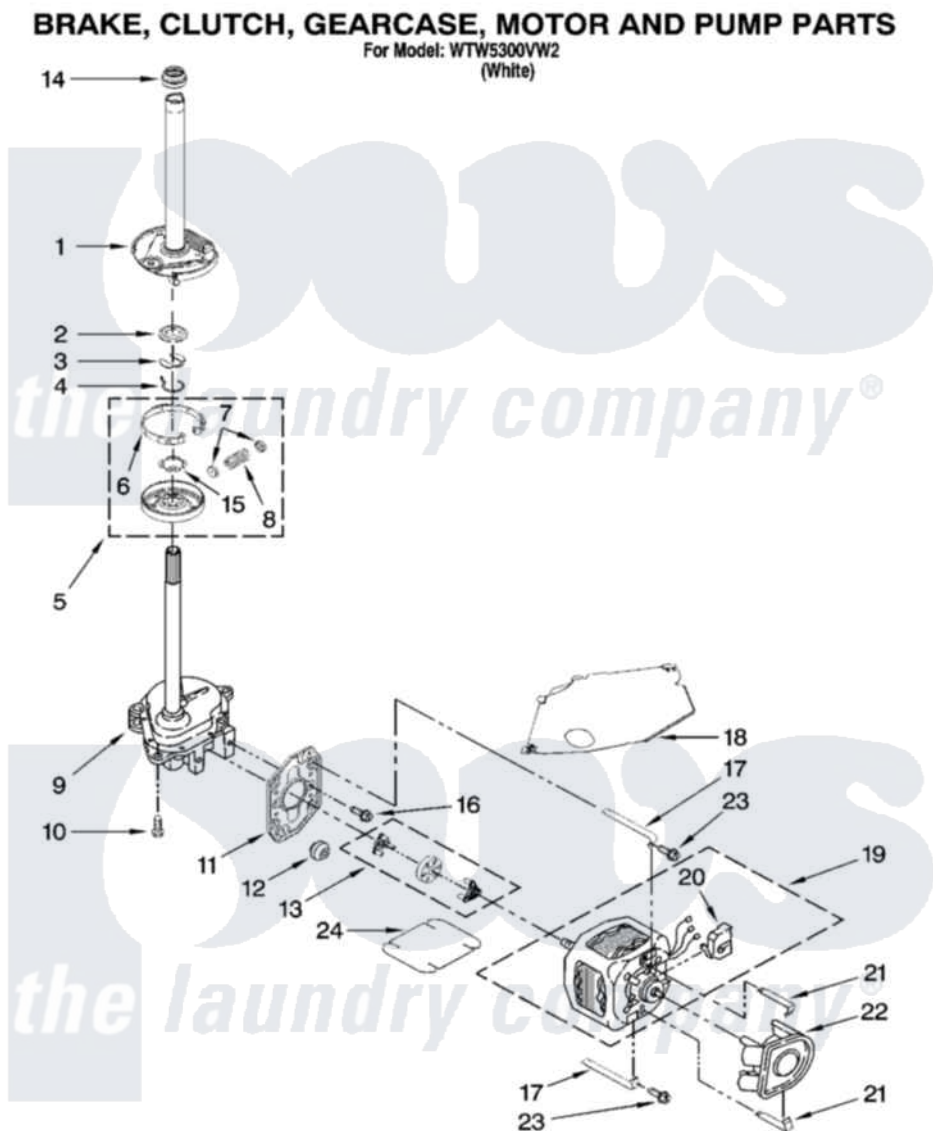

# Whirlpool WTW5300VW2 04 - BRAKE, CLUTCH, GEARCASE, MOTOR AND PUMP PARTS

W10239512

7

Whirlpool [Residential Whirlpool WTW5300VW2 Washer Parts](#) Parts Diagram 04 - BRAKE, CLUTCH, GEARCASE, MOTOR AND PUMP PARTS  
Click on the part number to view part

Item	Original Part Number	Replaced By	Status	Part Description
1	388952	<a href="#">285792</a>		Basketdrive
2	<a href="#">63292</a>			Washer, Spin Tube Thrust
3	62697	<a href="#">W10080230</a>		Ring, Spin Tube Support
4	63283	<a href="#">285353</a>		Ring
5	3951311	<a href="#">285785</a>		Clutch
6	3951308	<a href="#">285790</a>		Lining
7	<a href="#">62646</a>			Cap, Clutch Spring
8	<a href="#">3946792</a>			Spring And Damper Assembly
9	3360630	<a href="#">3360629</a>		Gearcase
10	3357334	<a href="#">3400516</a>		Screw Anti-Rattle
11	<a href="#">62611</a>			Plate, Motor Mount To Gearcase
12	<a href="#">62691</a>			Grommet, Motor
13	3364003	<a href="#">285753A</a>		Coupling
14	<a href="#">8577374</a>			Seal, Centerpost

15	<a href="#">3355454</a>		Clip, Main Drive
16	<a href="#">3400516</a>		Screw Anti-Rattle
17	<a href="#">W10086010</a>		Retainer, Motor
18	<a href="#">3362089</a>		Shield, Tub To Motor
19	8528157	<a href="#">661600</a>	Motor, Main Drive
20	<a href="#">3952056</a>		Switch, Main Drive Motor
21	<a href="#">8546127</a>		Retainer, Pump
22	<a href="#">3363394</a>		Pump
23	3387485	<a href="#">273556</a>	Screw, 10-16 X 5/8
24	<a href="#">3946532</a>		Shield, Motor