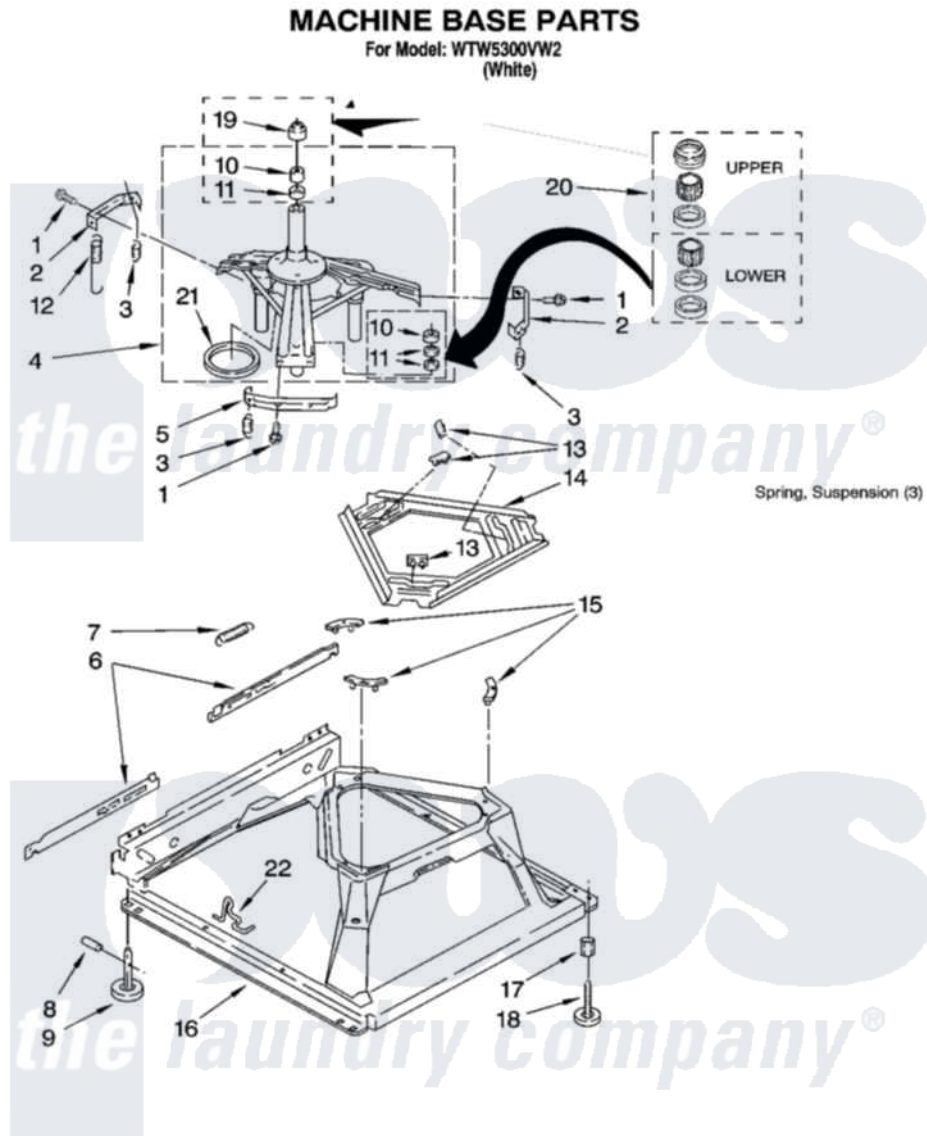

Whirlpool WTW5300VW2 05 - MACHINE BASE PARTS

8

W10239512

Whirlpool Residential Whirlpool WTW5300VW2 Washer Parts Parts Diagram 05 - MACHINE BASE PARTS
Click on the part number to view part

Item	Original Part Number	Replaced By	Status	Part Description
1	3400076			Screw, Bracket Mounting
2	64067			Bracket, Spring Outer
3	63907			Spring, Suspension
4	8575214	280184		Support
5	64065			Bracket, Spring Outer
6	63466			Link, Leveling Mechanism
7	62597	8316845		Spring
8	62837			Pin, Knurled
9	62596	285244		Feet-Leveling
10	8546455			Bearing, Centerpost
11	357409	359449		Seal, Agitator Shaft
12	388492	W10250667		Spring, Counterweight
13	62568	285219		Pad
14	3946509			Plate, Suspension
15	3363660	285744		Pad
16	3946512	285771		Base

17	3359452	Nut, Lock
18	W10001130	Foot, Leveling
19	8577376	Seal, Centerpost
20	285203	Centerpost Bearing Kit
21	63134	Ring, Sound Deadening
22	W10145155	Retainer, Suspension Spring