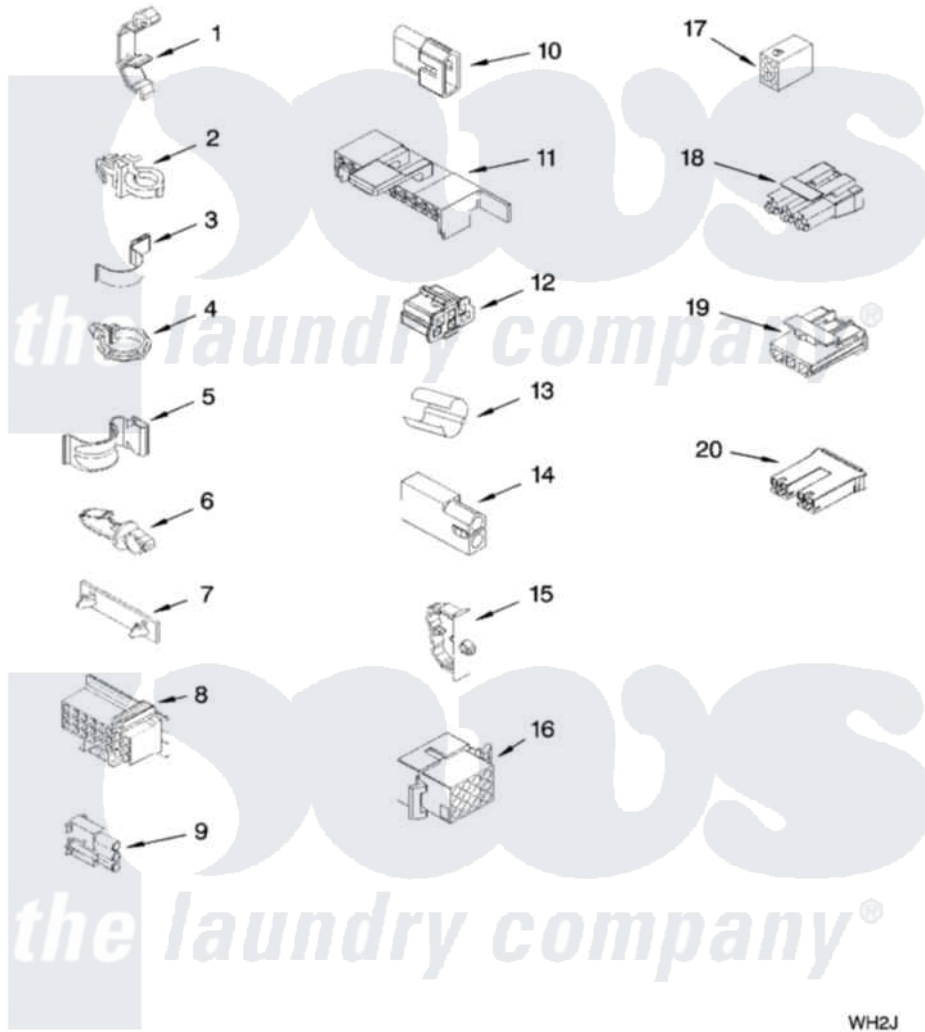

# Whirlpool WTW5300VW2 06 - WIRING HARNESS PARTS

## WIRING HARNESS PARTS

For Model: WTW5300VW2  
(White)

W10239512

9

WH2J

Whirlpool [Residential Whirlpool WTW5300VW2 Washer Parts](#) Parts Diagram 06 - WIRING HARNESS PARTS  
Click on the part number to view part

Item	Original Part Number	Replaced By	Status	Part Description
1	<a href="#">3349557</a>			Retainer, Harness
2	388498		Not Available	Clip, Harness
3	3347812	<a href="#">8528351</a>		Clip
4	3352501	<a href="#">8559320</a>		Restraint, Hose
5	<a href="#">90016</a>			Clip, Pressure Switch Hose
6	3390496	<a href="#">8281256</a>		Clip, Harness
7	<a href="#">389379</a>			Retainer, Side To Feature Panel
8	<a href="#">3948614</a>			Disconnect Block
"	<a href="#">352089</a>			Timer, Block Disconnect
9	<a href="#">62889</a>			Receptacle, Terminal
10	<a href="#">353424</a>			Plug, Terminal
11	<a href="#">62505</a>			Block, Disconnect
12	<a href="#">3347243</a>			Block, Disconnect
13	<a href="#">63523</a>			Harness, Protector
14	<a href="#">717252</a>			Receptacle, Terminal
15	<a href="#">3352944</a>			Clip, Harness

16	3390423		Not Available	Block, Disconnect (12-Way) (Timer) (Use Term. 94613)
17	3347730		Not Available	Receptacle, (6-Way) (Use Term. 94613)
18	3948617	<a href="#">2172937</a>		Connector
19	<a href="#">3360056</a>			Connector
20	<a href="#">3354925</a>			Block, Connector
"	<a href="#">3354926</a>			Block, Connector