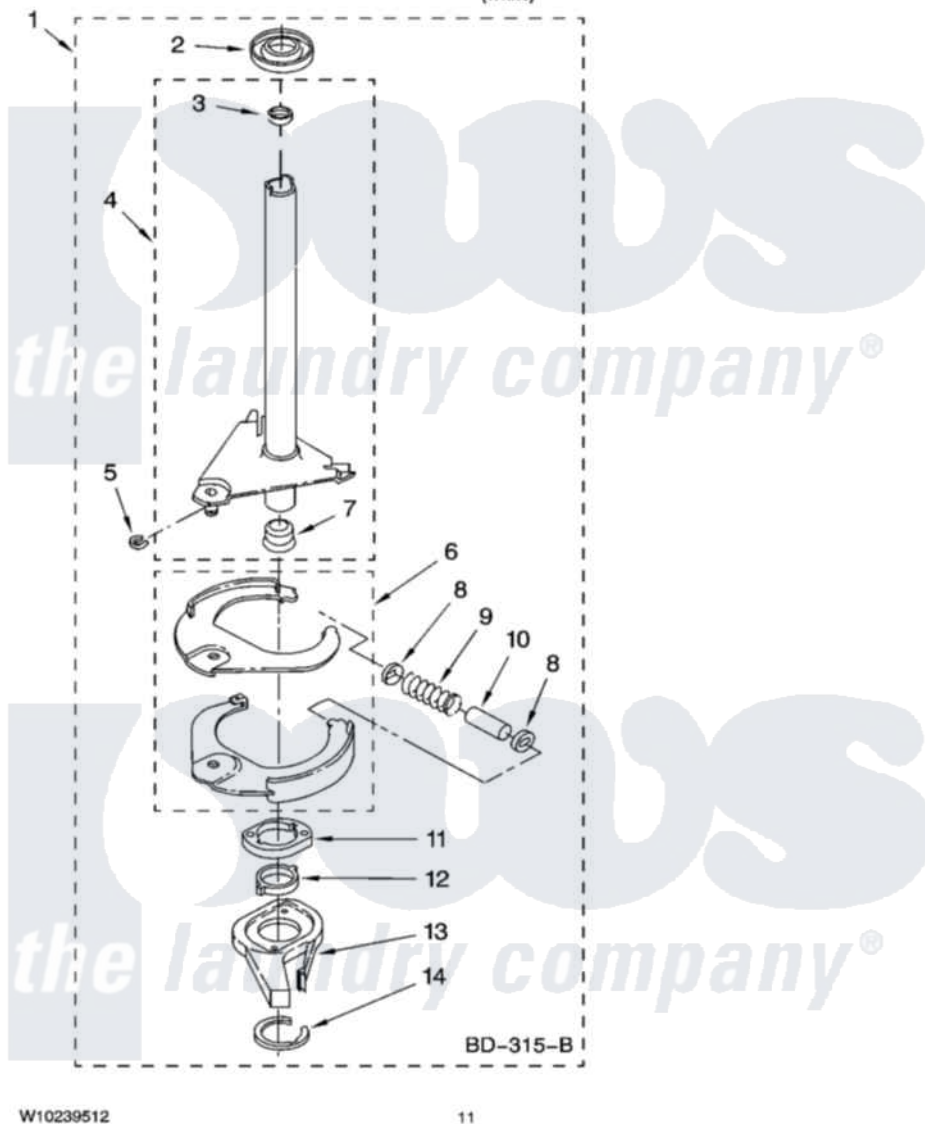

# Whirlpool WTW5300VW2 07 - BRAKE AND DRIVE TUBE PARTS

## BRAKE AND DRIVE TUBE PARTS

For Model: WTW5300VW2  
(White)

W10239512

11

Whirlpool [Residential Whirlpool WTW5300VW2 Washer Parts](#) Parts Diagram 07 - BRAKE AND DRIVE TUBE PARTS  
Click on the part number to view part

Item	Original Part Number	Replaced By	Status	Part Description
1	388952	<a href="#">285792</a>		Basketdrive
2	<a href="#">62658</a>			Ring, Thrust
3	<a href="#">356427</a>			Seal, Spin Pinion
4	64027	<a href="#">64208</a>		Tube-Spin
5	64035	<a href="#">W10083190</a>		Ring, Retaining
6	64232	<a href="#">285438</a>		Shoe-Brake
7	62703	<a href="#">8546462</a>		"T" Bearing, Spin Tube
8	3353956	<a href="#">285658</a>		Sleeve
9	387806		Not Available	Spring, Brake
10	3355360	<a href="#">285658</a>		Sleeve
11	661516	<a href="#">8546461</a>		Cam, Brake Release
12	<a href="#">63022</a>			Sleeve, Cam
13	64194	<a href="#">285790</a>		Lining
14	90368	<a href="#">W10083200</a>		Ring, Retaining
	BLANK		Not Available	Following Parts Not Illustrated
"	<a href="#">285208</a>			Lubricant