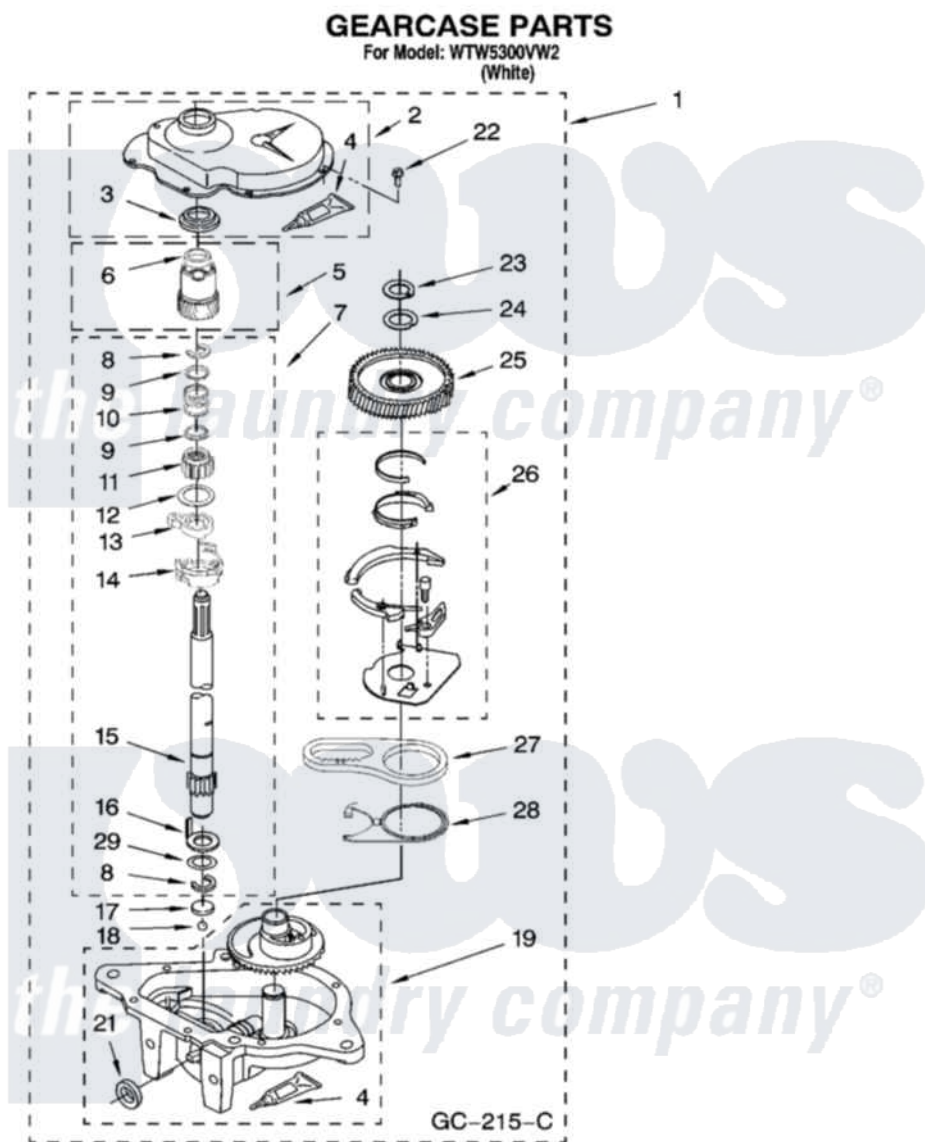

Whirlpool WTW5300VW2 08 - GEARCASE PARTS, OPTIONAL PARTS (NOT INCLUDED)

12

W10239512

Whirlpool Residential Whirlpool WTW5300VW2 Washer Parts Parts Diagram 08 - GEARCASE PARTS, OPTIONAL PARTS (NOT INCLUDED)

Click on the part number to view part

Item	Original Part Number	Replaced By	Status	Part Description
1	3360630	3360629		Gearcase
2	285202			Cover, Gearcase
3	3349985			Seal, Gearcase Cover
4	285195			Sealer Sealer, Gasket
5	63320	285362		Gear and Pinion
6	356427			Seal, Spin Pinion
7	389387			Shaft, Agitator
8	90369		Not Available	Ring, Retaining (2)
9	62677			Retainer, Spring
10	62676			Spring, Agitator
11	63273	285509		Shaft, Agitator
12	62619			Washer, Agitator Gear
13	62580	285206		Cam-Agitator
14	62581	285206		Cam-Agitator
15	285509			Shaft, Agitator