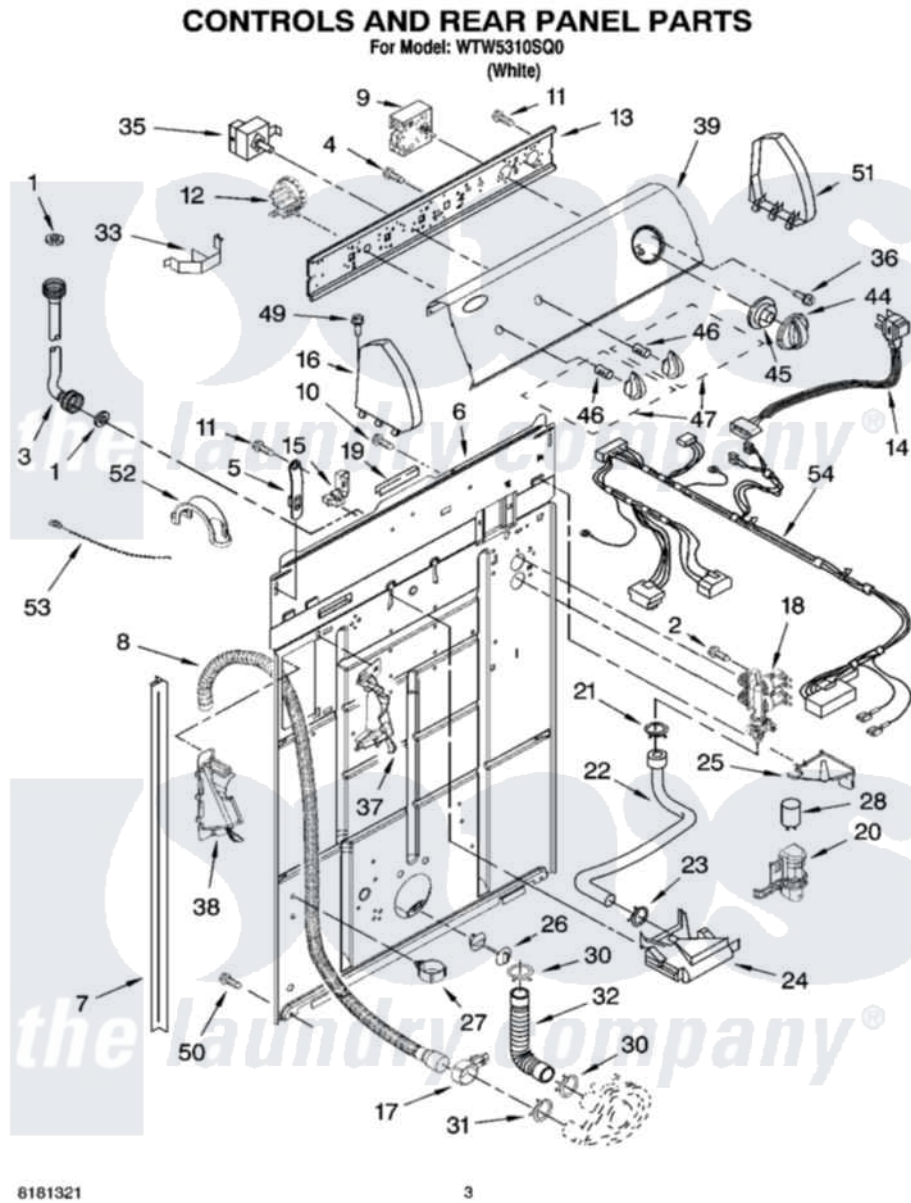

# Whirlpool WTW5310SQ0 02 - CONTROLS AND REAR PANEL PARTS

Whirlpool [Residential Whirlpool WTW5310SQ0 Washer Parts](#) Parts Diagram 02 - CONTROLS AND REAR PANEL PARTS

[Click on the part number to view part](#)

Item	Original Part Number	Replaced By	Status	Part Description
1	3976300	<a href="#">16123</a>		Washer Inlet-Hose Miscellaneous Parts Must be Ordered Separately.
2	<a href="#">9740848</a>			Screw, Mixing Valve Mounting
3	8571377	<a href="#">89503</a>		Hose-Inlet
"	8571378	<a href="#">89503</a>		Hose-Inlet
4	<a href="#">3400073</a>			Screw, Ground
5	<a href="#">8568314</a>			Strap, Console
6	<a href="#">8318015</a>			Panel, Rear
7	<a href="#">62747</a>			Pad, Rear Panel
8	8559373	<a href="#">W10096921</a>		Drain Hose Assembly
9	<a href="#">8579446</a>			Timer, Control
10	<a href="#">3351614</a>			Screw, Gearcase Cover Mounting
11	<a href="#">90767</a>			Screw, 8A X 3/8 HeX Washer Head Tapping
12	8577845	<a href="#">W10339334</a>		Switch-WL