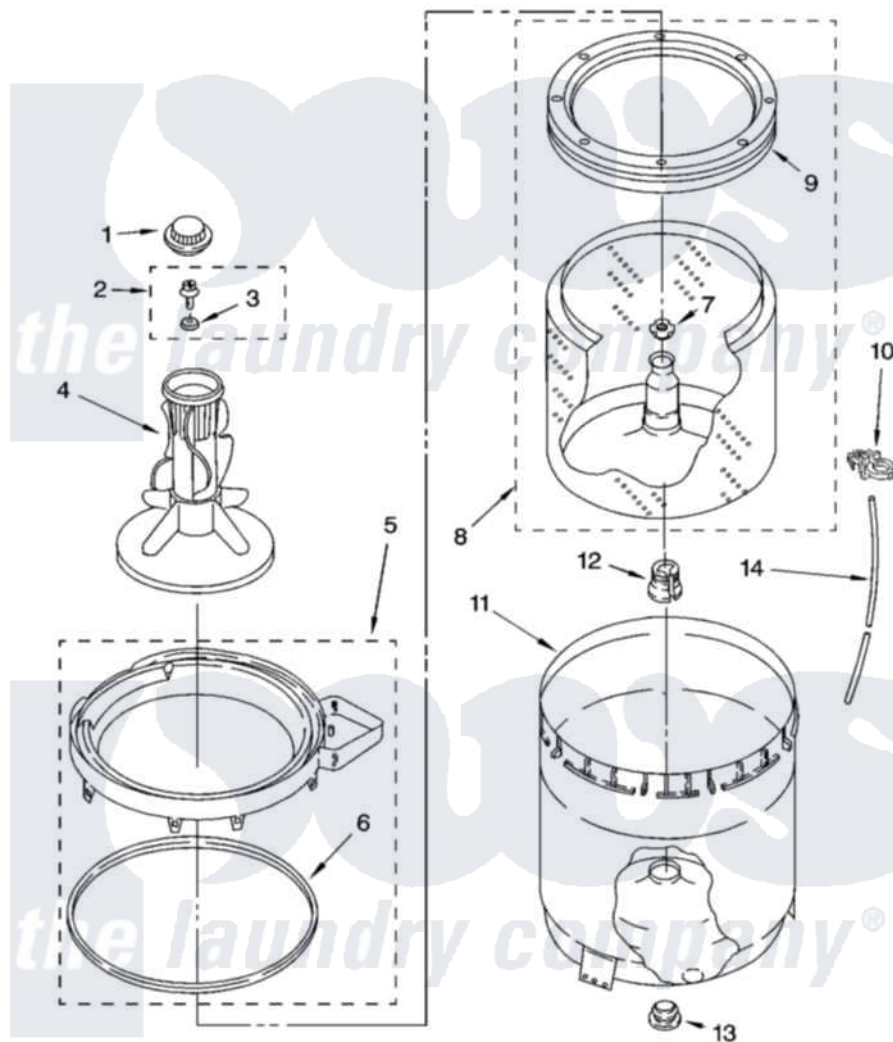

Whirlpool WTW5310SQ0 03 - AGITATOR, BASKET AND TUB PARTS

AGITATOR, BASKET AND TUB PARTS

For Model: WTW5310SQ0
(White)

6161321

5

Whirlpool [Residential Whirlpool WTW5310SQ0 Washer Parts](#) Parts Diagram 03 - AGITATOR, BASKET AND TUB PARTS

[Click on the part number to view part](#)

Item	Original Part Number	Replaced By	Status	Part Description
1	3355758			Cap, Agitator
2	358237			Screw And Washer
3	3949550			Washer
4	63235			Agitator Assembly
5	8528150	W10445870		Ring-Tub
6	3976308			Gasket, Tub Ring
7	21366			Nut, Spanner
8	8526017	W10389329		Clothes Container, Assembly
9	8519788	387240		Ring, Balance
10	2219077			Clip, Pressure Switch Hose
11	63849			Strain Relief, Power Cord
12	389140			Tub Block, Basket Drive
13	383727			Gasket, Centerpod
14	3347780	353244		Hose, Pressure Switch