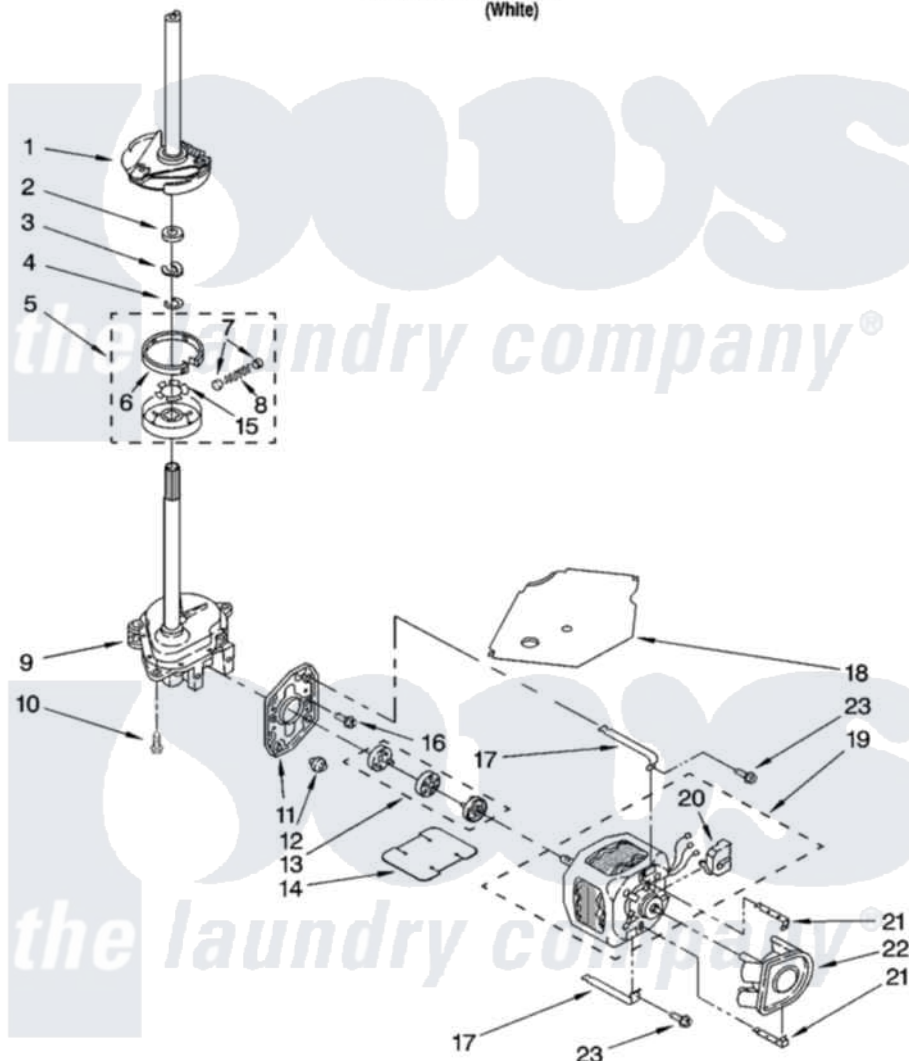

Whirlpool WTW5310SQ0 04 - BRAKE, CLUTCH, GEARCASE, MOTOR AND PUMP PARTS

BRAKE, CLUTCH, GEARCASE, MOTOR AND PUMP PARTS

For Model: WTW5310SQ0
(White)

8181321

7

Whirlpool [Residential Whirlpool WTW5310SQ0 Washer Parts](#) Parts Diagram 04 - BRAKE, CLUTCH, GEARCASE, MOTOR AND PUMP PARTS
Click on the part number to view part

Item	Original Part Number	Replaced By	Status	Part Description
1	388952	285792		Basketdrive
2	63292			Washer, Spin Tube Thrust
3	62697	W10080230		Ring, Spin Tube Support
4	63283	285353		Ring
5	3951311	285785		Clutch
6	3951308	285790		Lining
7	62646			Cap, Clutch Spring
8	3946792			Spring And Damper Assembly
9	3360630	3360629		Gearcase
10	3357334	3400516		Screw Anti-Rattle
11	62611			Plate, Motor Mount To Gearcase
12	62691			Grommet, Motor
13	285753	285753A		Coupling
14	3946532			Shield, Motor

15	3355454		Clip, Main Drive
16	3400516		Screw Anti-Rattle
17	3349637	W10086010	Retainer, Motor
18	3362089		Shield, Tub To Motor
19	8528157	661600	Motor, Main Drive
20	3952056		Switch, Main Drive Motor
21	8546127		Retainer, Pump
22	3363394		Pump
23	3387485	273556	Screw, 10-16 X 5/8