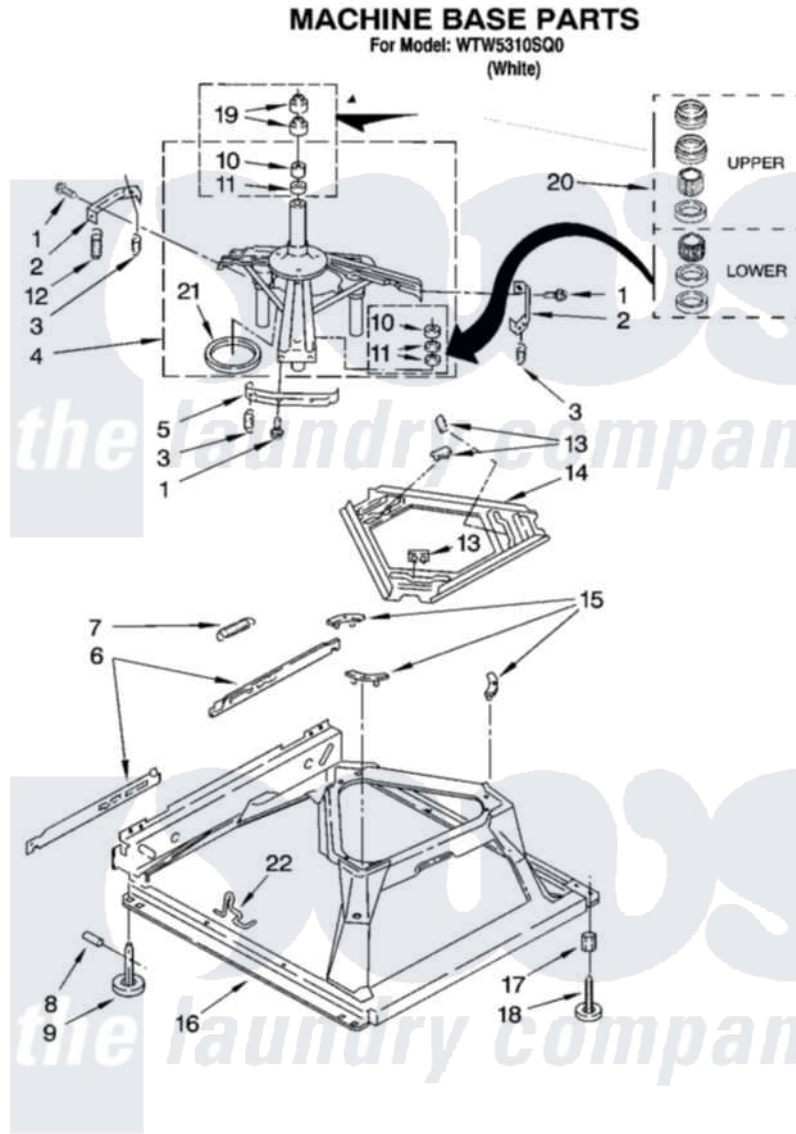

# Whirlpool WTW5310SQ0 05 - MACHINE BASE PARTS

8

8181321

Whirlpool [Residential Whirlpool WTW5310SQ0 Washer Parts](#) Parts Diagram 05 - MACHINE BASE PARTS  
Click on the part number to view part

Item	Original Part Number	Replaced By	Status	Part Description
1	<a href="#">3400076</a>			Screw, Bracket Mounting
2	<a href="#">64067</a>			Bracket, Spring Outer
3	<a href="#">63907</a>			Spring, Suspension
4	8575214	<a href="#">280184</a>		Support
5	<a href="#">64065</a>			Bracket, Spring Outer
6	<a href="#">63466</a>			Link, Leveling Mechanism
7	62597	<a href="#">8316845</a>		Spring
8	<a href="#">62837</a>			Pin, Knurled
9	62596	<a href="#">285244</a>		Feet-Leveling
10	<a href="#">8546455</a>			Bearing, Centerpost
11	357409	<a href="#">359449</a>		Seal, Agitator Shaft
12	388492	<a href="#">W10250667</a>		Spring, Counterweight
13	62568	<a href="#">285219</a>		Pad
14	<a href="#">3946509</a>			Plate, Suspension
15	3363660	<a href="#">285744</a>		Pad
16	3946512	<a href="#">285771</a>		Base

17	<a href="#">3359452</a>		Nut, Lock
18	<a href="#">W10001130</a>		Foot, Leveling
19	356934	<a href="#">8577376</a>	Seal, Centerpost
20	<a href="#">285203</a>		Centerpost Bearing Kit
21	<a href="#">63134</a>		Ring, Sound Deadening
22	63806	<a href="#">W10145155</a>	Retainer, Suspension Spring