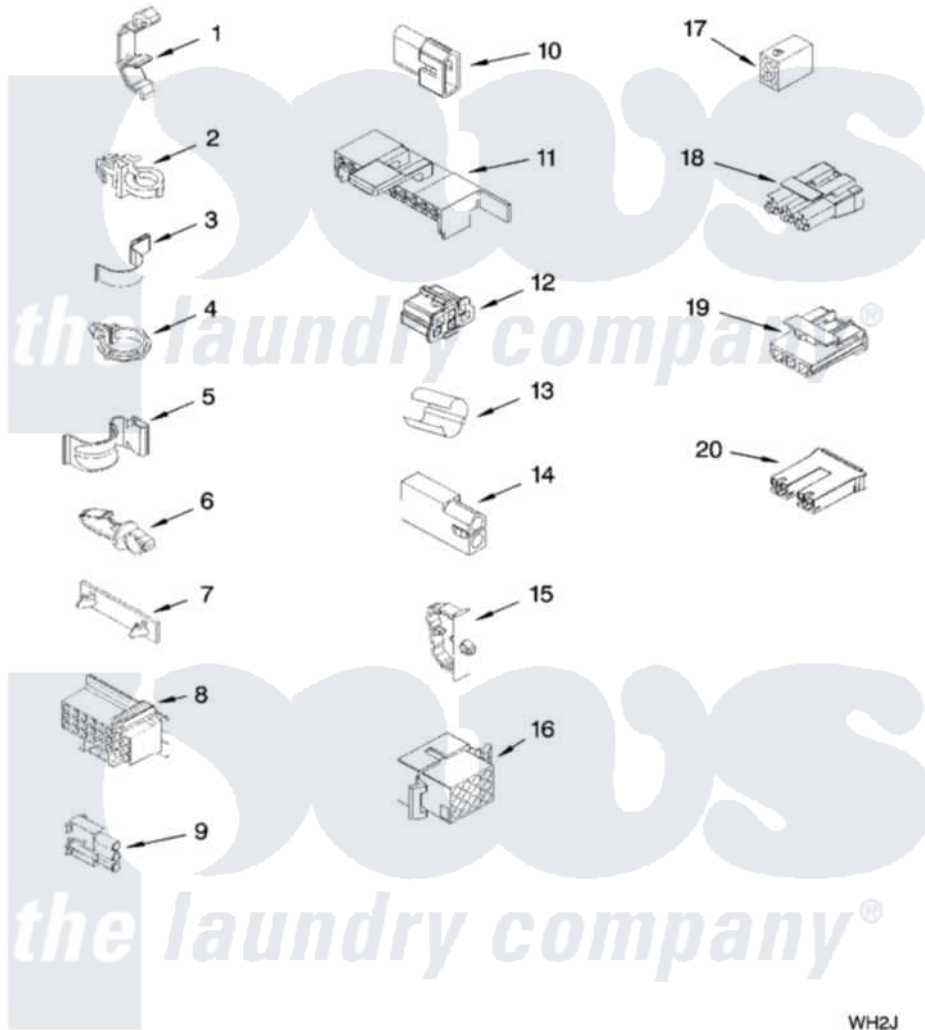

# Whirlpool WTW5310SQ0 06 - WIRING HARNESS PARTS

## WIRING HARNESS PARTS

For Model: WTW5310SQ0  
(White)

6161321

9

WH2J

Whirlpool [Residential Whirlpool WTW5310SQ0 Washer Parts](#) Parts Diagram 06 - WIRING HARNESS PARTS  
Click on the part number to view part

Item	Original Part Number	Replaced By	Status	Part Description
1	<a href="#">3349557</a>			Retainer, Harness
2	388498		Not Available	Clip, Harness
3	3347812	<a href="#">8528351</a>		Clip
4	3352501	<a href="#">8559320</a>		Restraint, Hose
5	<a href="#">90016</a>			Clip, Pressure Switch Hose
6	3390496	<a href="#">8281256</a>		Clip, Harness
7	<a href="#">389379</a>			Retainer, Side To Feature Panel
8	<a href="#">3948614</a>			Disconnect Block
"	<a href="#">352089</a>			Timer, Block Disconnect
9	<a href="#">62889</a>			Receptacle, Terminal
10	<a href="#">353424</a>			Plug, Terminal
11	<a href="#">62505</a>			Block, Disconnect
12	<a href="#">3347243</a>			Block, Disconnect
13	<a href="#">63523</a>			Harness, Protector
14	<a href="#">717252</a>			Receptacle, Terminal
15	<a href="#">3352944</a>			Clip, Harness

16	3390423		Not Available	Block, Disconnect (12-Way) (Timer) (Use Term. 94613)
17	3347730		Not Available	Receptacle, (6-Way) (Use Term. 94613)
18	3948617	<a href="#">2172937</a>		Connector
19	<a href="#">3360056</a>			Connector
20	<a href="#">3354925</a>			Block, Connector
"	<a href="#">3354926</a>			Block, Connector