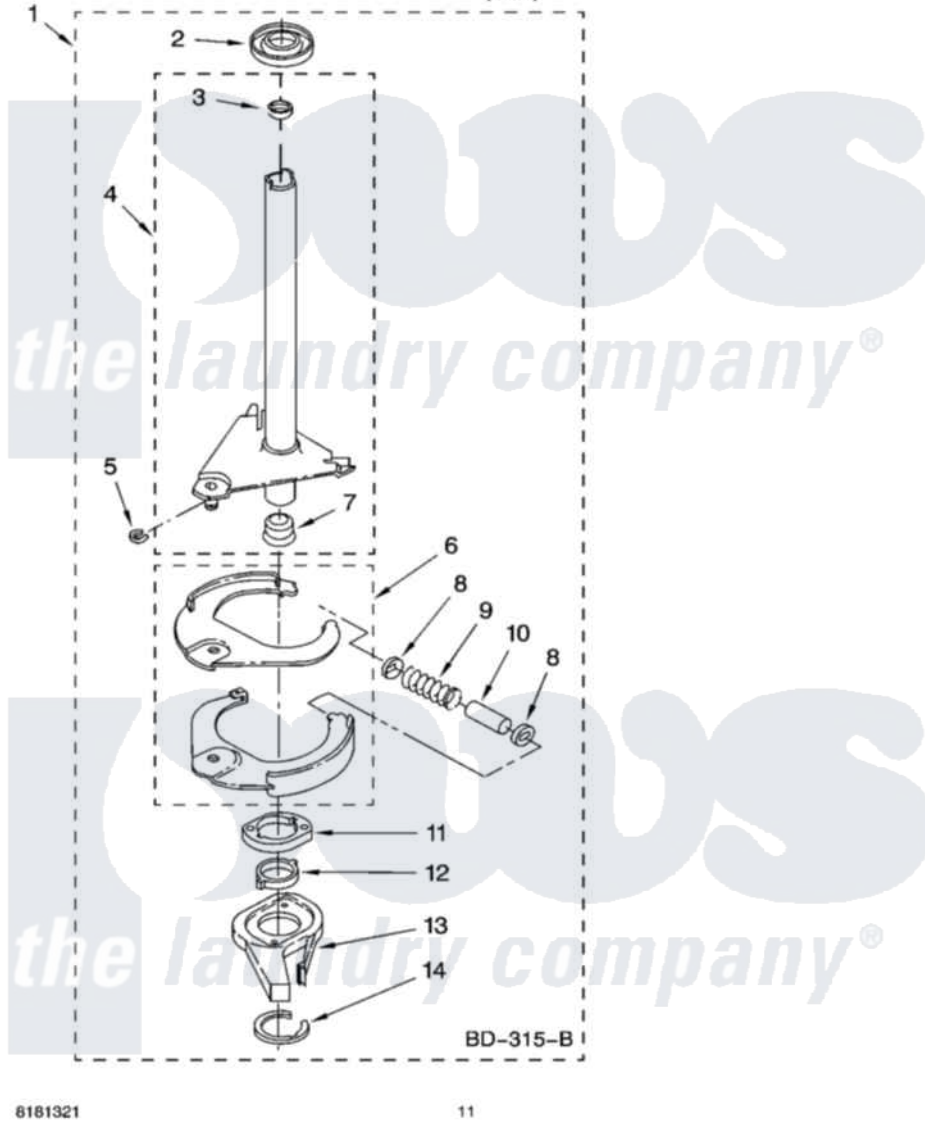

Whirlpool WTW5310SQ0 07 - BRAKE AND DRIVE TUBE PARTS

BRAKE AND DRIVE TUBE PARTS

For Model: WTW5310SQ0
(White)

6181321

11

Whirlpool Residential Whirlpool WTW5310SQ0 Washer Parts Parts Diagram 07 - BRAKE AND DRIVE TUBE PARTS
Click on the part number to view part

Item	Original Part Number	Replaced By	Status	Part Description
1	388952	285792		Basketdrive
2	62658			Ring, Thrust
3	356427			Seal, Spin Pinion
4	64027	64208		Tube-Spin
5	64035	W10083190		Ring, Retaining
6	64232	285438		Shoe-Brake
7	62703	8546462		"T" Bearing, Spin Tube
8	3353956	285658		Sleeve
9	387806		Not Available	Spring, Brake
10	3355360	285658		Sleeve
11	661516	8546461		Cam, Brake Release
12	63022			Sleeve, Cam
13	64194	285790		Lining
14	90368	W10083200		Ring, Retaining
"	BLANK		Not Available	Following Parts Not Illustrated
"	285208			Lubricant