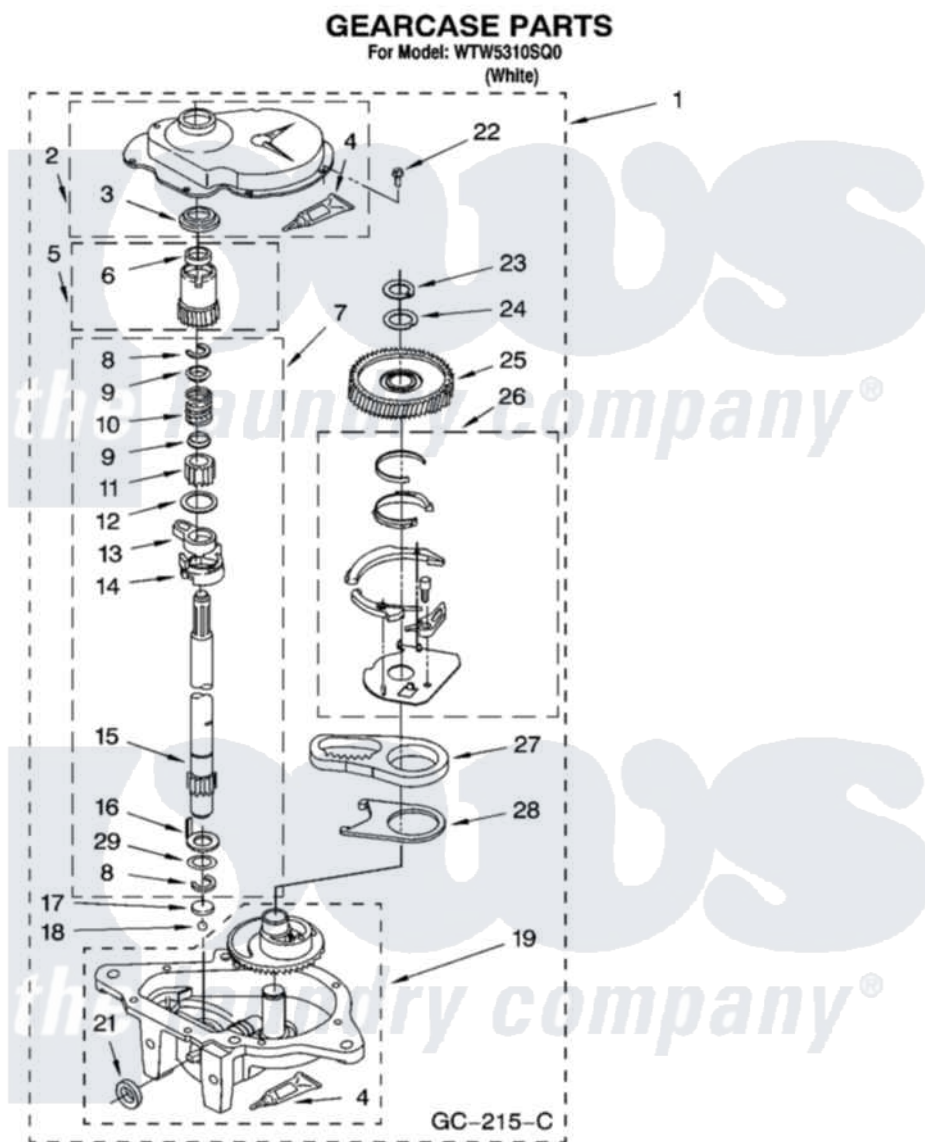

**Whirlpool WTW5310SQ0 08 - GEARCASE PARTS, OPTIONAL PARTS
(NOT INCLUDED)**

12

8181321

Whirlpool [Residential Whirlpool WTW5310SQ0 Washer Parts](#) Parts Diagram 08 - GEARCASE PARTS, OPTIONAL PARTS (NOT INCLUDED)

[Click on the part number to view part](#)

Item	Original Part Number	Replaced By	Status	Part Description
1	3360630	3360629		Gearcase
2	285202			Cover, Gearcase
3	3349985			Seal, Gearcase Cover
4	285195			Sealer Sealer, Gasket
5	63320	285362		Gear and Pinion
6	356427			Seal, Spin Pinion
7	389387			Shaft, Agitator
8	90369		Not Available	Ring, Retaining (2)
9	62677			Retainer, Spring
10	62676			Spring, Agitator
11	63273	285509		Shaft, Agitator
12	62619			Washer, Agitator Gear
13	62580	285206		Cam-Agitator
14	62581	285206		Cam-Agitator
15	285509			Shaft, Agitator

16	62618		Washer, Cam Thrust
17	16018	285205	Bearing
18	85529	285205	Bearing
19	389230	285515	Gearcase
21	285352		Seal Kit, Thrust Plug
22	3351614		Screw, Gearcase Cover Mounting
23	3362552	285765	Ring-Retrn
24	285735	285766	Washer Kit, Thrust
25	62570	285362	Gear and Pinon
26	388253	999516	Shelf-Glas
27	3349296	8546456	Rack, Connecting
28	62621		Actuator, Shift
29	388815		Washer, Intermediate 1 3976263 Miscellaneous Parts Bag 2 3976300 Washer, Inlet Hose 3 3366913 Clamp, Hose
	72017		Paint, Touch-Up
"	350938		Paint, Pressurized Spray B
"	350930		Paint, Pressurized Spray B
"	799344		Paint, Touch-Up)
"	BLANK	Not Available	OIL
"	350572		Oil
"	BLANK	Not Available	LUBRICANT
"	285208		Lubricant
"	BLANK	Not Available	SEALER
"	285195		Sealer Sealer, Gasket
"	BLANK	Not Available	ACCESSORY PARTS
"	63580		Dispenser, Fabric Softener
"	367031		Water System Parts
"	280129	280129A	Break-Sphn
"	280130	280130A	Adapter
"	280131	40922	Hose