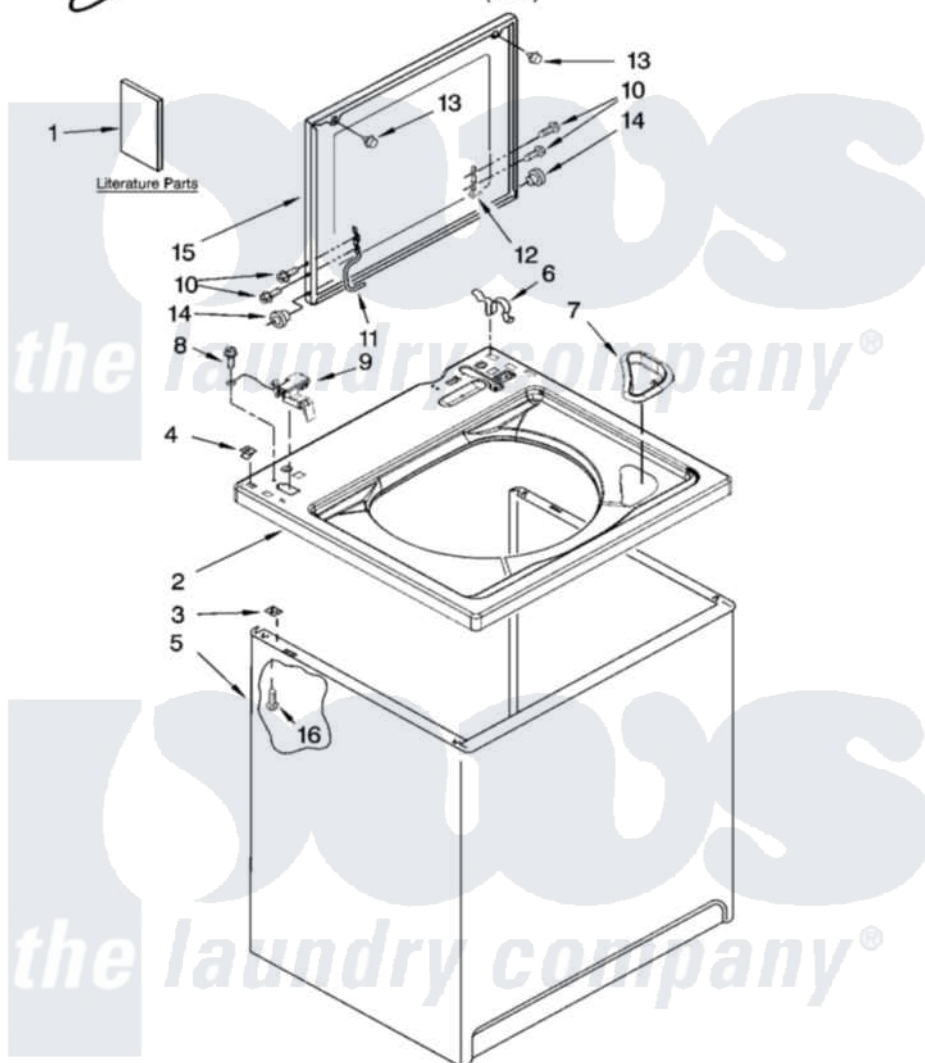

Whirlpool WTW5310VQ0 01 - TOP AND CABINET PARTS

TOP AND CABINET PARTS

For Model: WTW5310VQ0
(White)

AUTOMATIC
WASHER

12-08 Litho in U.S.A. (drd) (psw)

1

Part No. W10245523 Rev. A

[Whirlpool Residential Whirlpool WTW5310VQ0 Washer Parts](#) Parts Diagram 01 - TOP AND CABINET PARTS

[Click on the part number to view part](#)

Item	Original Part Number	Replaced By	Status	Part Description
1	W10200331		Not Available	Installation Instructions (English/French)
"	W10200662		Not Available	Installation Instructions (Spanish)
"	W10200856		Not Available	Instructions Feature Sheet (English/French)
"	W10200857		Not Available	Instructions Feature Sheet (Spanish)
"	W10200892		Not Available	Use & Care Guide
"	W10062853		Not Available	Energy Guide
"	W10183468		Not Available	Wiring Diagram
"	BLANK		Not Available	Following May Be Purchased DO-IT-YOURSELF REPAIR MANUALS
"	4313896			Do-It-Yourself Repair Manuals
2	W10194570			Top
3	62750			Spacer, Cabinet To Top (4)
4	357213			Nut, Push-In
5	63424			Cabinet

6	62780		Clip, Top And Cabinet And Rear Panel
7	W10192089		Dispenser, Bleach
8	3351614		Screw, Gearcase Cover Mounting
9	8318084		Switch, Lid
10	W10119828		Screw, Lid Hinge Mounting
11	W10225136		Hinge 7 Pad Assembly
12	91770		Hinge, Lid
13	9724509		Bumper, Lid
14	8319539		Bearing, Lid Hinge
15	W10171313	W10193861	Lid
16	3390631		Screw, 10-16 X 3/8