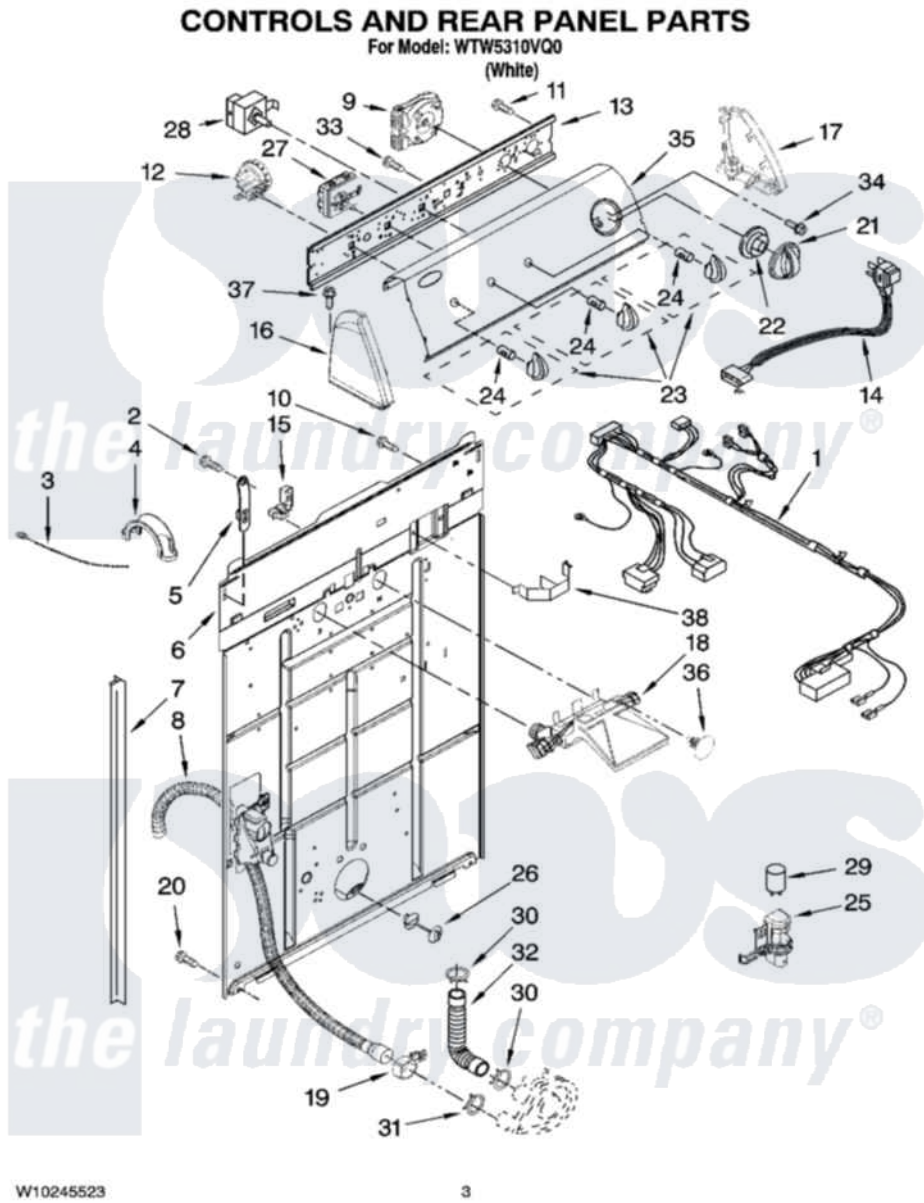

Whirlpool WTW5310VQ0 02 - CONTROLS AND REAR PANEL PARTS

Whirlpool [Residential Whirlpool WTW5310VQ0 Washer Parts](#) Parts Diagram 02 - CONTROLS AND REAR PANEL PARTS

[Click on the part number to view part](#)

Item	Original Part Number	Replaced By	Status	Part Description
1	W10211260			Harness, Wiring
2	9740848			Screw, Mixing Valve Mounting
3	3347868	W10339879		Tie, Cable
4	8577378			U-Bend, Drain Hose
5	8568314			Strap, Console
6	W10194450			Panel, Rear
7	62747			Pad, Rear Panel
8	W10189267			Drain Hose Assembly
9	W10175553			Timer, Control
10	3351614			Screw, Gearcase Cover Mounting
11	90767			Screw, 8A X 3/8 HeX Washer Head Tapping
12	8577844	W10339251		Switch-WL
13	8544893			Bracket, Control
14	8578842	285800		Cord-Power

15	3952821	285777	Relief-Str
16	8271365	279962	Endcap
17	8271359	279962	Endcap
18	W10144820		Valve, Water Inlet W/Thermistor And Vacuum Break
19	8541668		Clamp, Hose
20	62863	3390631	Screw, 10-16 X 3/8
21	8566022		Knob, Timer
22	8566018		Dial,
23	8565944		Knob, Control
24	8536939		Clip, Knob
25	8318046		Clip, Capacitor
26	8519200		Support, Rear Panel
27	W10184148		Switch, Water Temperature
28	3949187	W10168262	Switch, Rotary
29	8572717		Capacitor, Motor Start
30	3363366	616099	Clamp
31	8317496	285655	Clamp, Hose
32	3951449	285871	Hose
33	3400073		Screw, Ground
34	3400818		Screw, Timer Mounting
35	W10196928		Panel, Console
36	W10000080	8282566	Clip, Pine Tree
37	388326		Screw, 8-18 X 1.25
38	8055003		Clip, Harness And Pressure Switch