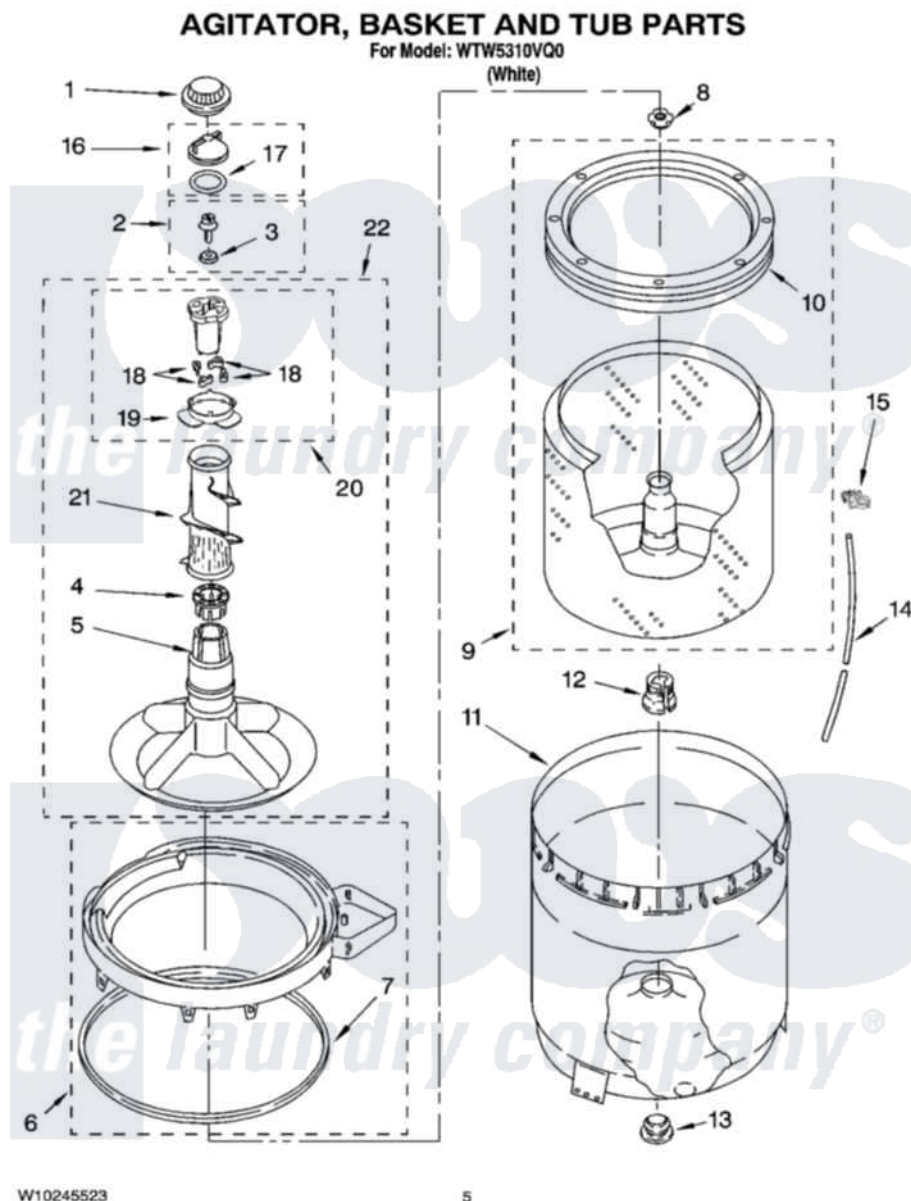

Whirlpool WTW5310VQ0 03 - AGITATOR, BASKET AND TUB PARTS

Whirlpool [Residential Whirlpool WTW5310VQ0 Washer Parts](#) Parts Diagram 03 - AGITATOR, BASKET AND TUB PARTS

[Click on the part number to view part](#)

Item	Original Part Number	Replaced By	Status	Part Description
1	3355758			Cap, Agitator
2	358237			Screw And Washer
3	3949550			Washer
4	3350389	285587		Washer
5	3347288			Agitator
6	8528150	W10445870		Ring-Tub
7	3976308			Gasket, Tub Ring
8	21366			Nut, Spanner
9	8526016	W10389328		Clothes Container, Assembly
10	387240			Ring, Balance
11	63849			Strain Relief, Power Cord
12	389140			Tub Block, Basket Drive
13	383727			Gasket, Centerpod
14	3347780	353244		Hose, Pressure Switch
15	2219077			Clip, Pressure Switch Hose
16	3354733	W10074580		Cap, Barrier