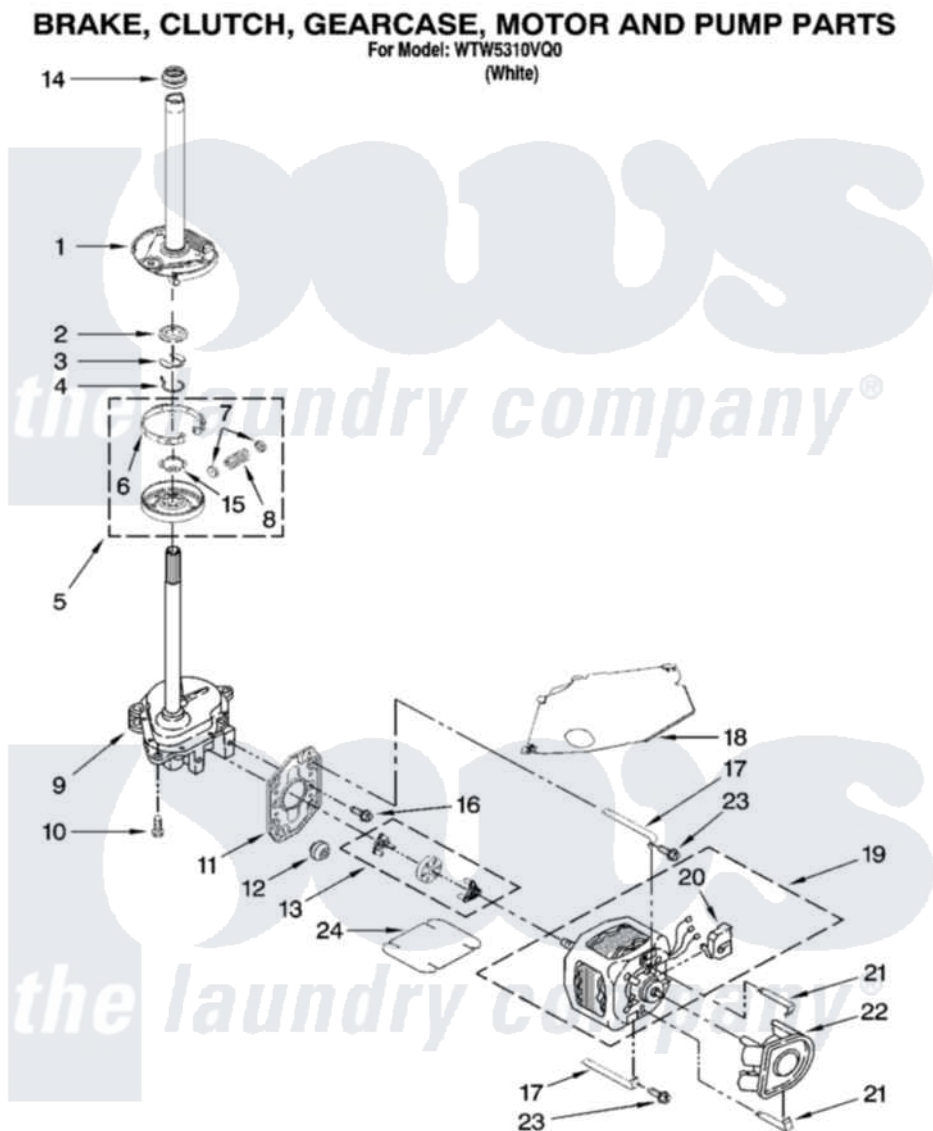

Whirlpool WTW5310VQ0 04 - BRAKE, CLUTCH, GEARCASE, MOTOR AND PUMP PARTS

W10245523

7

Whirlpool [Residential Whirlpool WTW5310VQ0 Washer Parts](#) Parts Diagram 04 - BRAKE, CLUTCH, GEARCASE, MOTOR AND PUMP PARTS
Click on the part number to view part

Item	Original Part Number	Replaced By	Status	Part Description
1	388952	285792		Basketdrive
2	63292			Washer, Spin Tube Thrust
3	62697	W10080230		Ring, Spin Tube Support
4	63283	285353		Ring
5	3951311	285785		Clutch
6	3951308	285790		Lining
7	62646			Cap, Clutch Spring
8	3946792			Spring And Damper Assembly
9	3360630	3360629		Gearcase
10	3357334	3400516		Screw Anti-Rattle
11	62611			Plate, Motor Mount To Gearcase
12	62691			Grommet, Motor
13	3364003	285753A		Coupling
14	8577374			Seal, Centerpost

15	3355454		Clip, Main Drive
16	3400516		Screw Anti-Rattle
17	W10086010		Retainer, Motor
18	3362089		Shield, Tub To Motor
19	8528158	661600	Motor, Main Drive
20	3952056		Switch, Main Drive Motor
21	8546127		Retainer, Pump
22	3363394		Pump
23	3387485	273556	Screw, 10-16 X 5/8
24	3946532		Shield, Motor