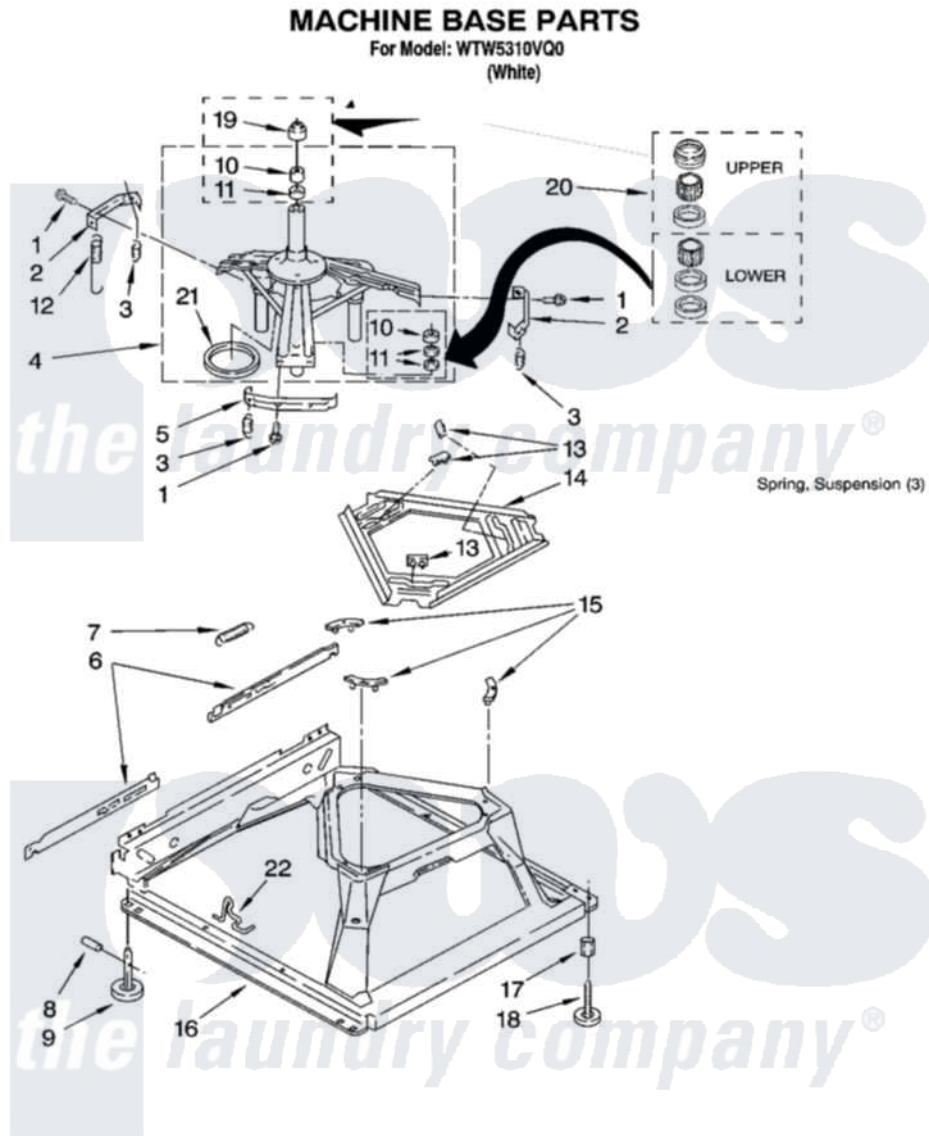

Whirlpool WTW5310VQ0 05 - MACHINE BASE PARTS

8

W10245523

Whirlpool [Residential Whirlpool WTW5310VQ0 Washer Parts](#) Parts Diagram 05 - MACHINE BASE PARTS
Click on the part number to view part

Item	Original Part Number	Replaced By	Status	Part Description
1	3400076			Screw, Bracket Mounting
2	64067			Bracket, Spring Outer
3	63907			Spring, Suspension
4	8575214	280184		Support
5	64065			Bracket, Spring Outer
6	63466			Link, Leveling Mechanism
7	62597	8316845		Spring
8	62837			Pin, Knurled
9	62596	285244		Feet-Leveling
10	8546455			Bearing, Centerpost
11	357409	359449		Seal, Agitator Shaft
12	8534035	285901		Spring
13	62568	285219		Pad
14	3946509			Plate, Suspension
15	3363660	285744		Pad
16	3946512	285771		Base

17	3359452	Nut, Lock
18	W10001130	Foot, Leveling
19	8577376	Seal, Centerpost
20	285203	Centerpost Bearing Kit
21	63134	Ring, Sound Deadening
22	W10145155	Retainer, Suspension Spring